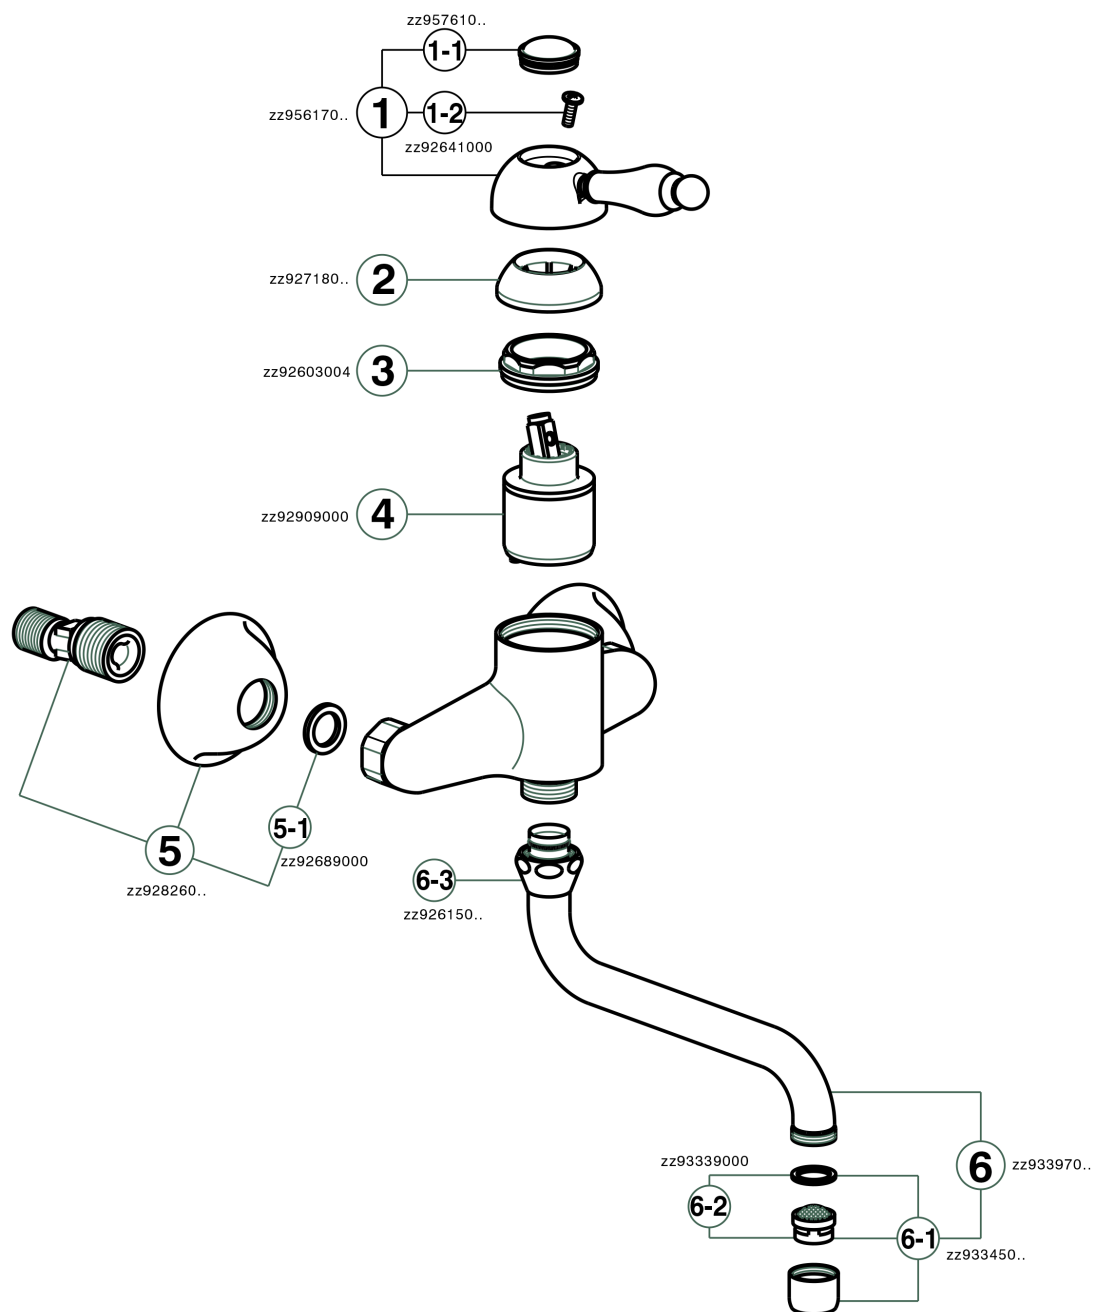

Exposed single lever sink mixer KITCHEN_EM000400

MODEL **EM000400**

Exposed single lever sink mixer, swivel spout

AVAILABLE FINISHINGS

-  **21** 21 Chrome
-  **26** 26 Old Copper
-  **27** 27 Old Bronze
-  **2A** 2A Satin Brushed Nickel

CHARACTERISTICS

Cartridge Spare Parts **ZZ92909000**

43 mm Cartridge

Exposed single lever sink mixer KITCHEN_EM000400

EM000400

<https://en.cisal.it/exposed-single-lever-sink-mixer-kitchen-em000400>

2026-04-28