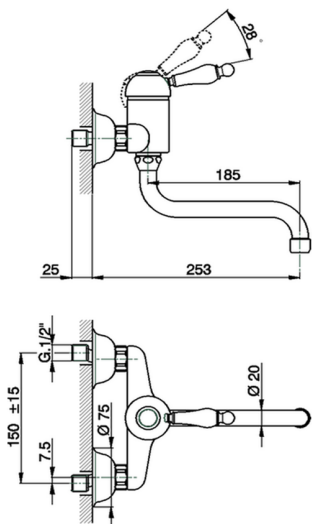

Exposed single lever sink mixer KITCHEN_EM000400

MODEL **EM000400**

Exposed single lever sink mixer, swivel spout

AVAILABLE FINISHINGS

-  **21** 21 Chrome
-  **26** 26 Old Copper
-  **27** 27 Old Bronze
-  **2A** 2A Satin Brushed Nickel

CHARACTERISTICS

Cartridge Spare Parts **ZZ92909000**

43 mm Cartridge

Exposed single lever sink mixer KITCHEN_EM000400

EM000400

<https://en.cisal.it/exposed-single-lever-sink-mixer-kitchen-em000400>

2026-06-10