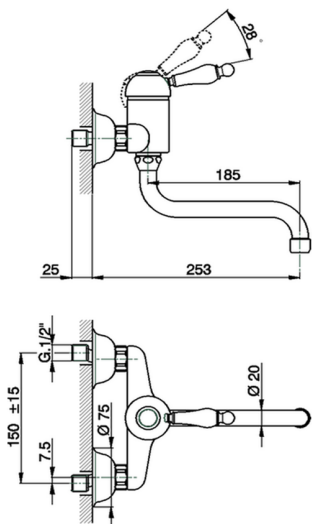

Exposed single lever sink mixer KITCHEN_EM000400

MODEL **EM000400**

Exposed single lever sink mixer, swivel spout

AVAILABLE FINISHINGS

-  **21** 21 Chrome
-  **26** 26 Old Copper
-  **27** 27 Old Bronze
-  **2A** 2A Satin Brushed Nickel

CHARACTERISTICS

Cartridge Spare Parts **ZZ92909000**

43 mm Cartridge

Exposed single lever sink mixer KITCHEN_EM000400

EM000400

<https://en.cisal.it/exposed-single-lever-sink-mixer-kitchen-em000400>

2026-04-07