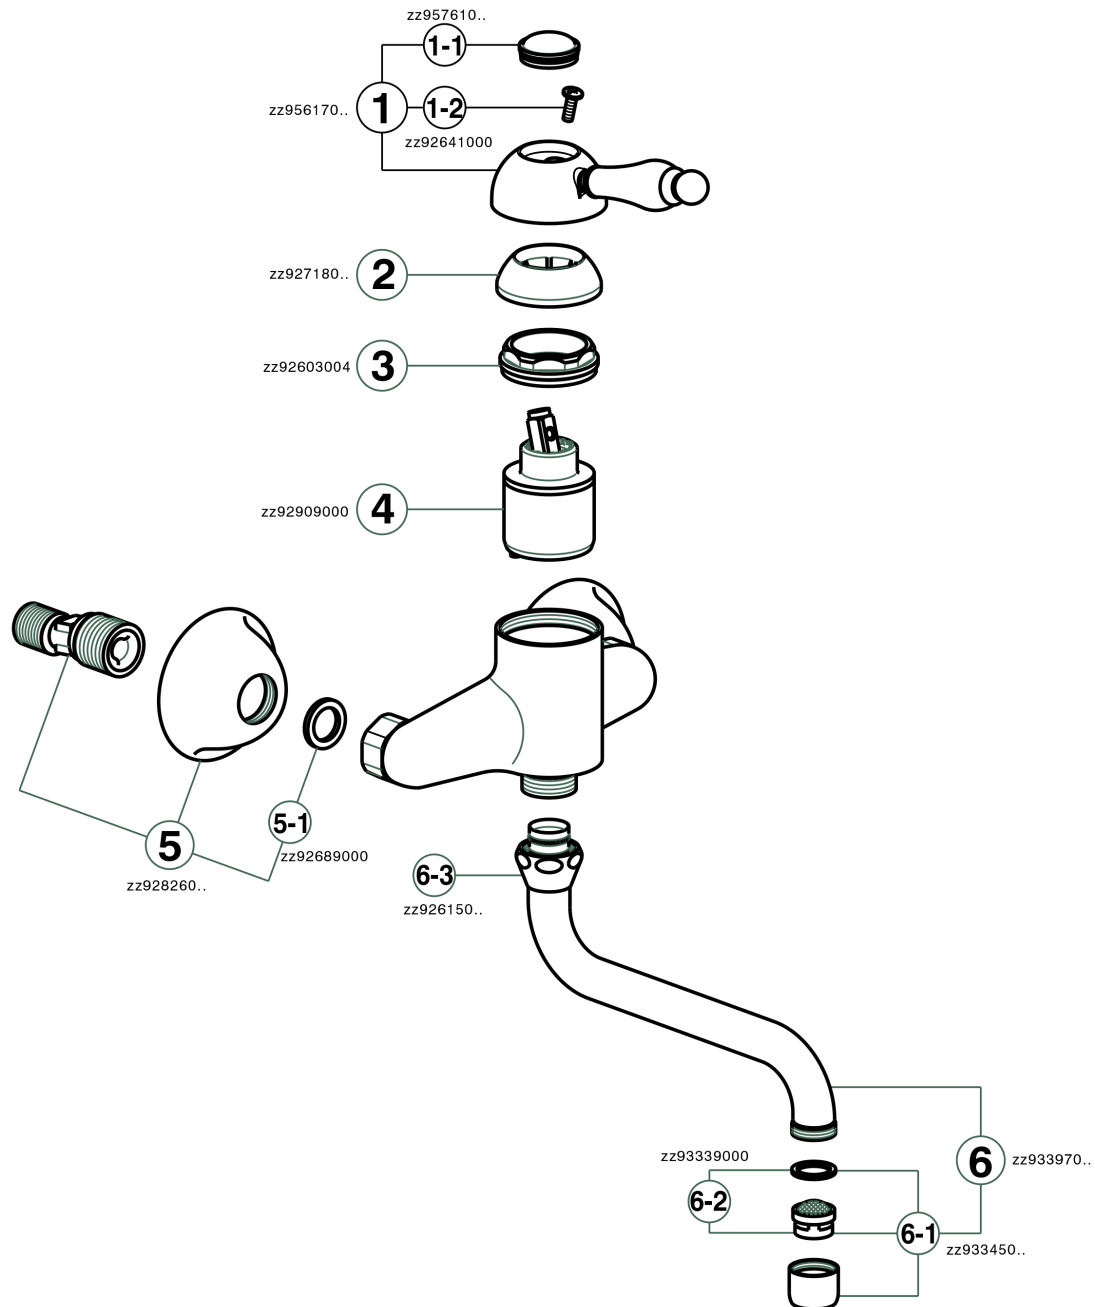

Exposed single lever sink mixer KITCHEN_EM000400

MODEL **EM000400**

Exposed single lever sink mixer, swivel spout

AVAILABLE FINISHINGS

-  **21** 21 Chrome
-  **26** 26 Old Copper
-  **27** 27 Old Bronze
-  **2A** 2A Satin Brushed Nickel

CHARACTERISTICS

Cartridge Spare Parts **ZZ92909000**

43 mm Cartridge

Exposed single lever sink mixer KITCHEN_EM000400

EM000400

<https://en.cisal.it/exposed-single-lever-sink-mixer-kitchen-em000400>

2026-04-07