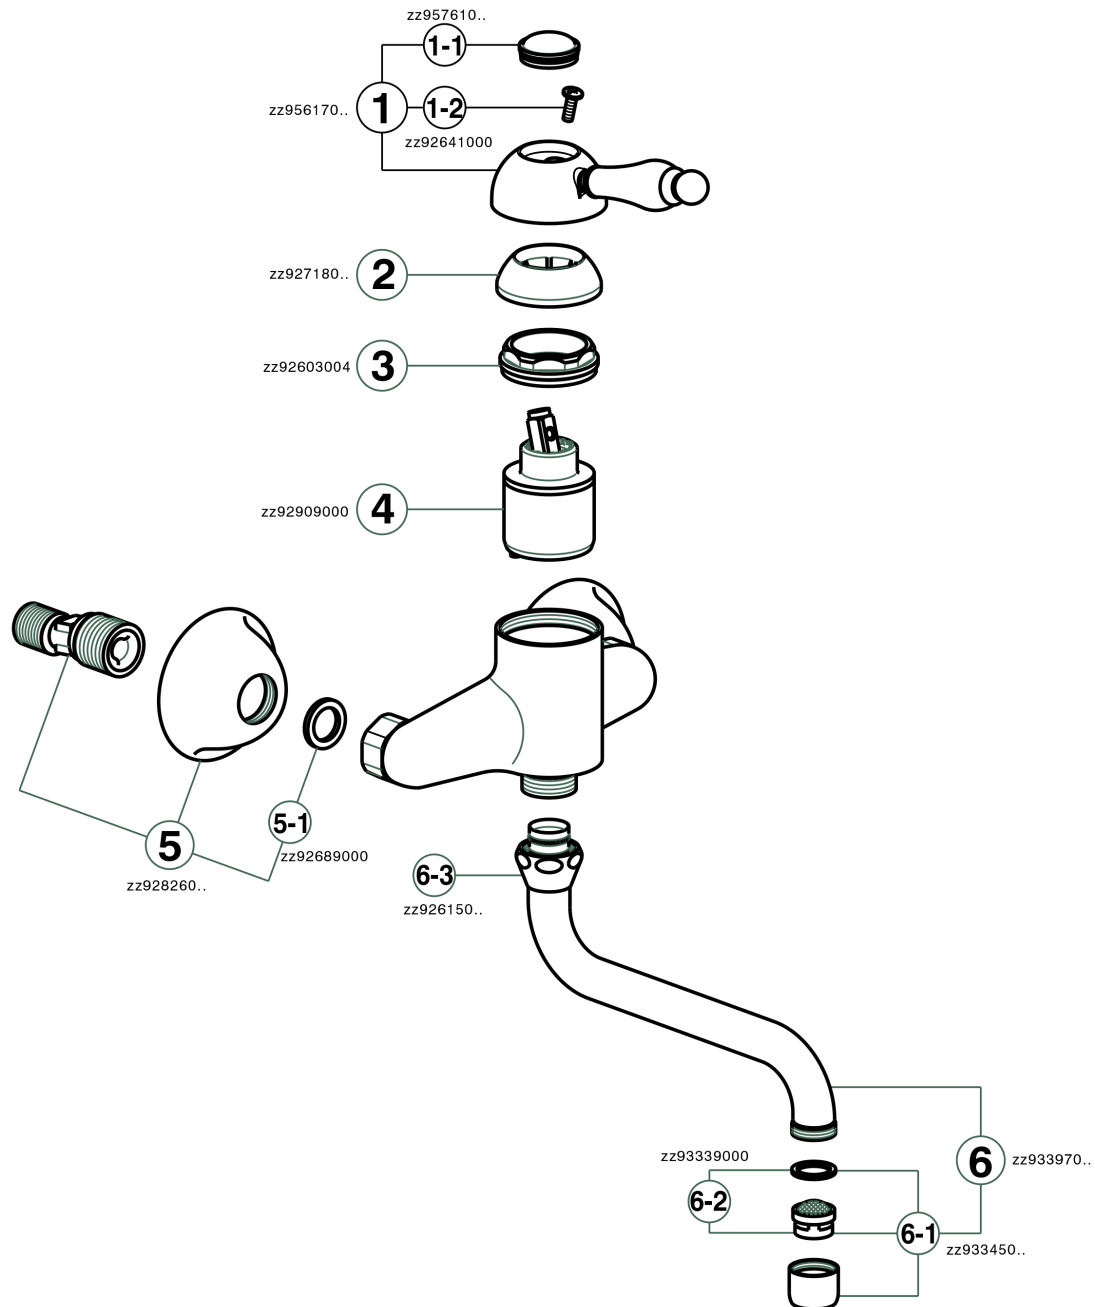

Exposed single lever sink mixer KITCHEN_EM000400

MODEL **EM000400**

Exposed single lever sink mixer, swivel spout

AVAILABLE FINISHINGS

-  **21** 21 Chrome
-  **26** 26 Old Copper
-  **27** 27 Old Bronze
-  **2A** 2A Satin Brushed Nickel

CHARACTERISTICS

Cartridge Spare Parts **ZZ92909000**

43 mm Cartridge

Exposed single lever sink mixer KITCHEN_EM000400

EM000400

<https://en.cisal.it/exposed-single-lever-sink-mixer-kitchen-em000400>

2026-06-10