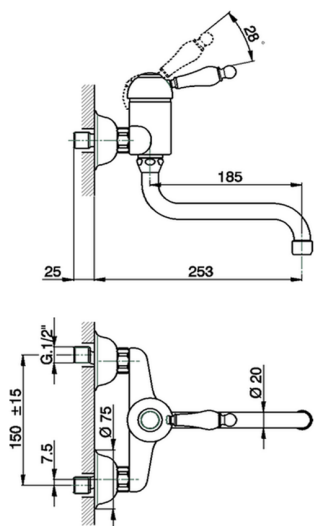

Exposed single lever sink mixer KITCHEN_EM000400

MODEL **EM000400**

Exposed single lever sink mixer, swivel spout

AVAILABLE FINISHINGS

-  **21** 21 Chrome
-  **26** 26 Old Copper
-  **27** 27 Old Bronze
-  **2A** 2A Satin Brushed Nickel

CHARACTERISTICS

Cartridge Spare Parts **ZZ92909000**

43 mm Cartridge

Exposed single lever sink mixer KITCHEN_EM000400

EM000400

<https://en.cisal.it/exposed-single-lever-sink-mixer-kitchen-em000400>

2026-04-28