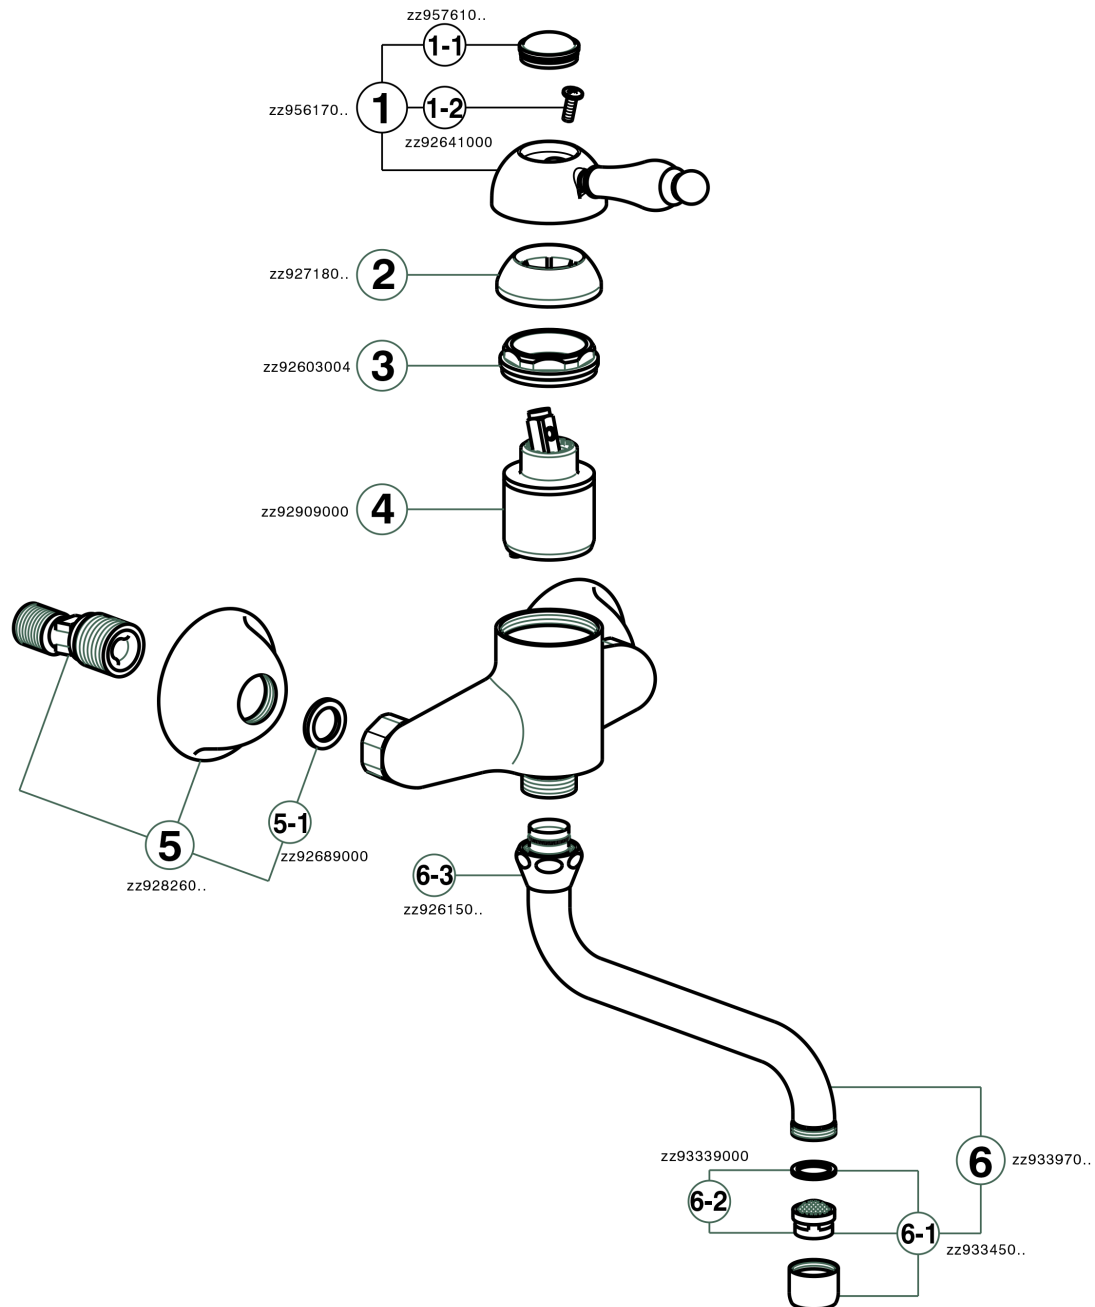

Exposed single lever sink mixer KITCHEN_EM000400

EM000400

<https://en.cisal.it/exposed-single-lever-sink-mixer-kitchen-em000400>

2026-04-29