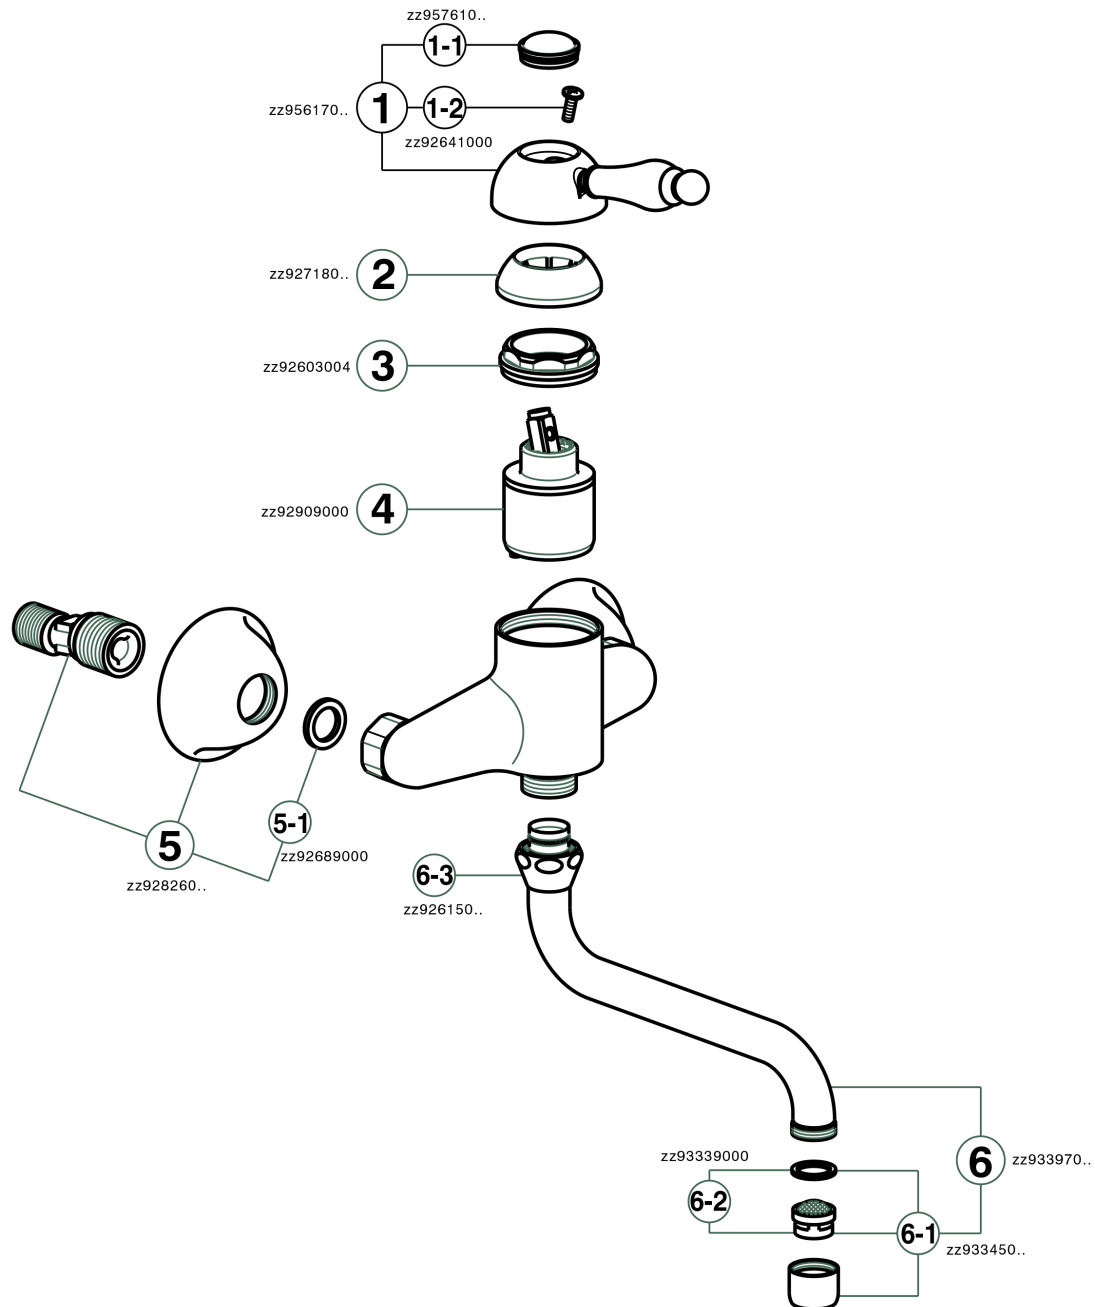

Exposed single lever sink mixer KITCHEN_EM000400

EM000400

<https://en.cisal.it/exposed-single-lever-sink-mixer-kitchen-em000400>

2026-06-13