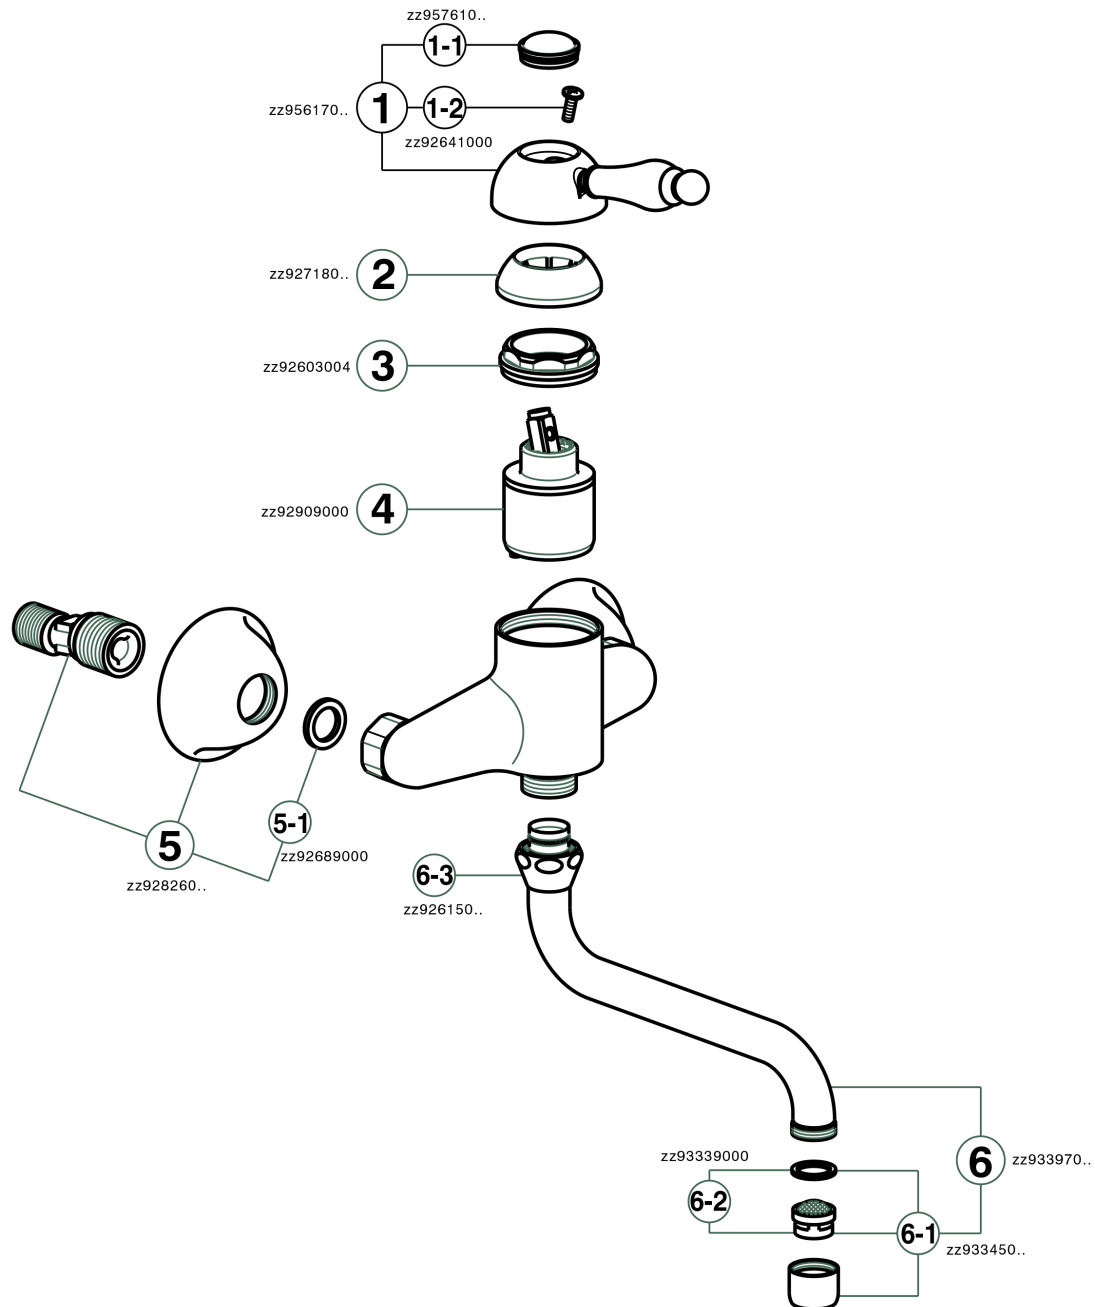

Exposed single lever sink mixer KITCHEN_EM000400

MODEL **EM000400**

Exposed single lever sink mixer, swivel spout

AVAILABLE FINISHINGS

-  **21** 21 Chrome
-  **26** 26 Old Copper
-  **27** 27 Old Bronze
-  **2A** 2A Satin Brushed Nickel

CHARACTERISTICS

Cartridge Spare Parts **ZZ92909000**

43 mm Cartridge

Exposed single lever sink mixer KITCHEN_EM000400

EM000400

<https://en.cisal.it/exposed-single-lever-sink-mixer-kitchen-em000400>

2026-06-13