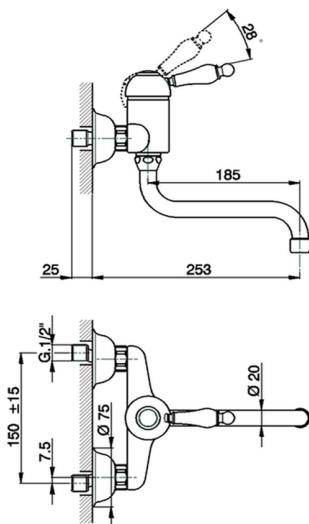

Exposed single lever sink mixer KITCHEN_EM000400

MODEL **EM000400**

Exposed single lever sink mixer, swivel spout

AVAILABLE FINISHINGS

-  **21** 21 Chrome
-  **26** 26 Old Copper
-  **27** 27 Old Bronze
-  **2A** 2A Satin Brushed Nickel

CHARACTERISTICS

Cartridge Spare Parts **ZZ92909000**

43 mm Cartridge

Exposed single lever sink mixer KITCHEN_EM000400

EM000400

<https://en.cisal.it/exposed-single-lever-sink-mixer-kitchen-em000400>

2026-06-13