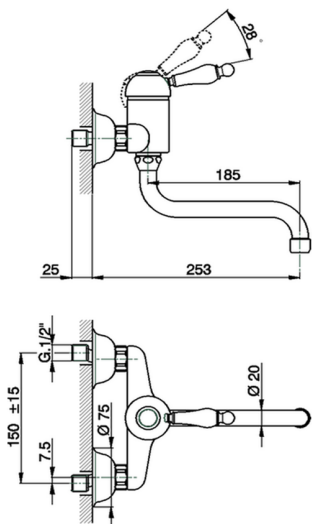

## Exposed single lever sink mixer KITCHEN\_EM000400

MODEL **EM000400**

Exposed single lever sink mixer, swivel spout

### CHARACTERISTICS

Cartridge Spare Parts **ZZ92909000**

**43 mm Cartridge**