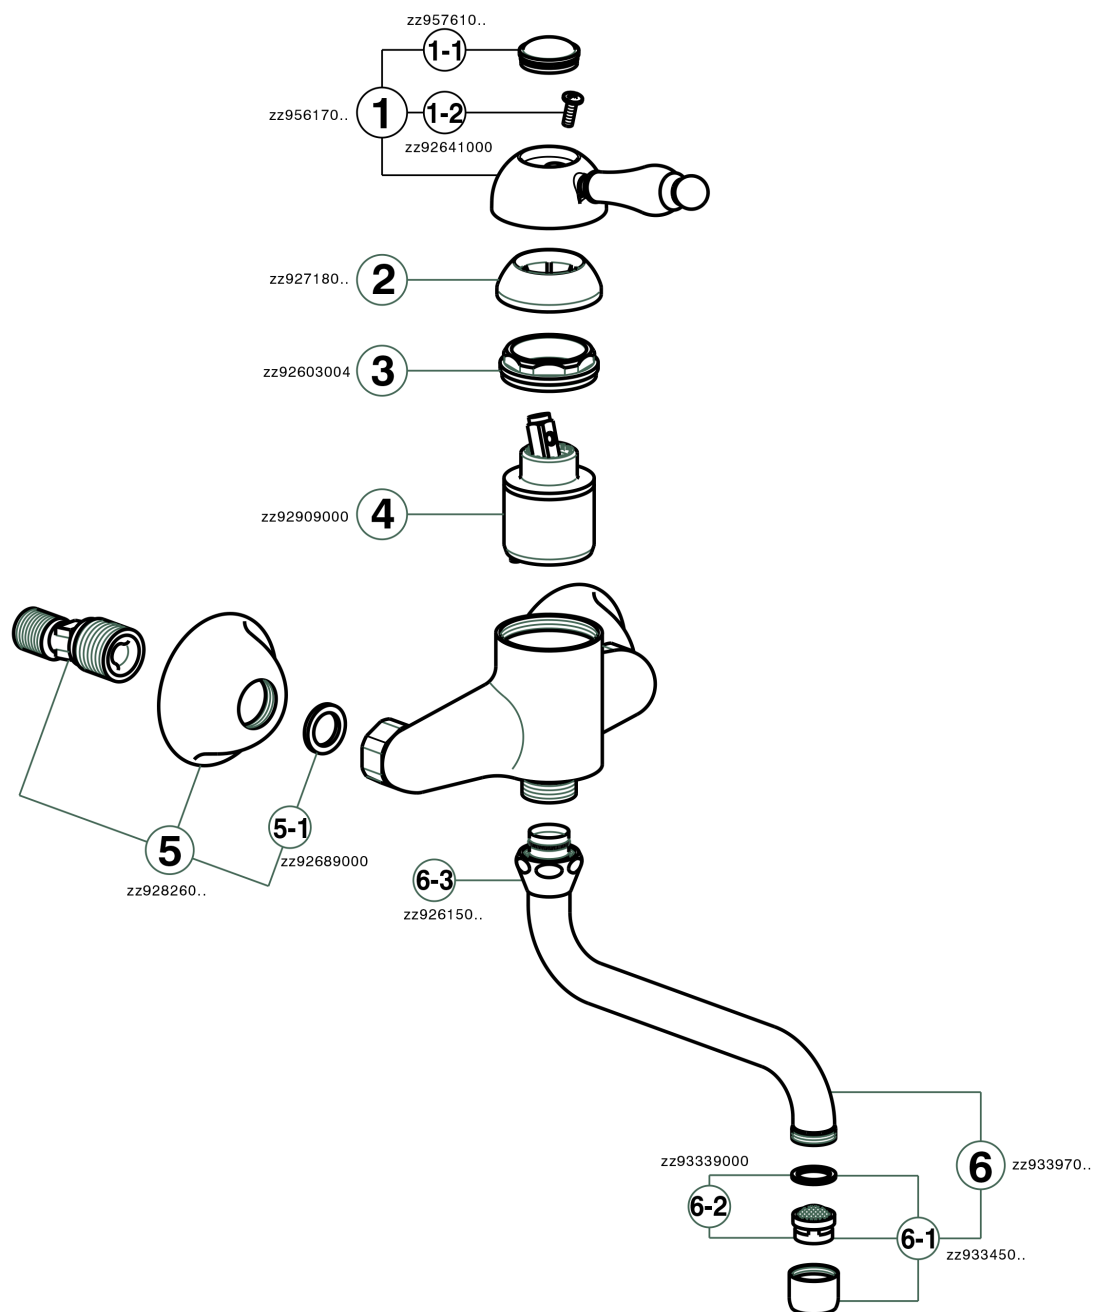

Exposed single lever sink mixer KITCHEN_EM000400

EM000400

<https://en.cisal.it/exposed-single-lever-sink-mixer-kitchen-em000400>

2026-06-08