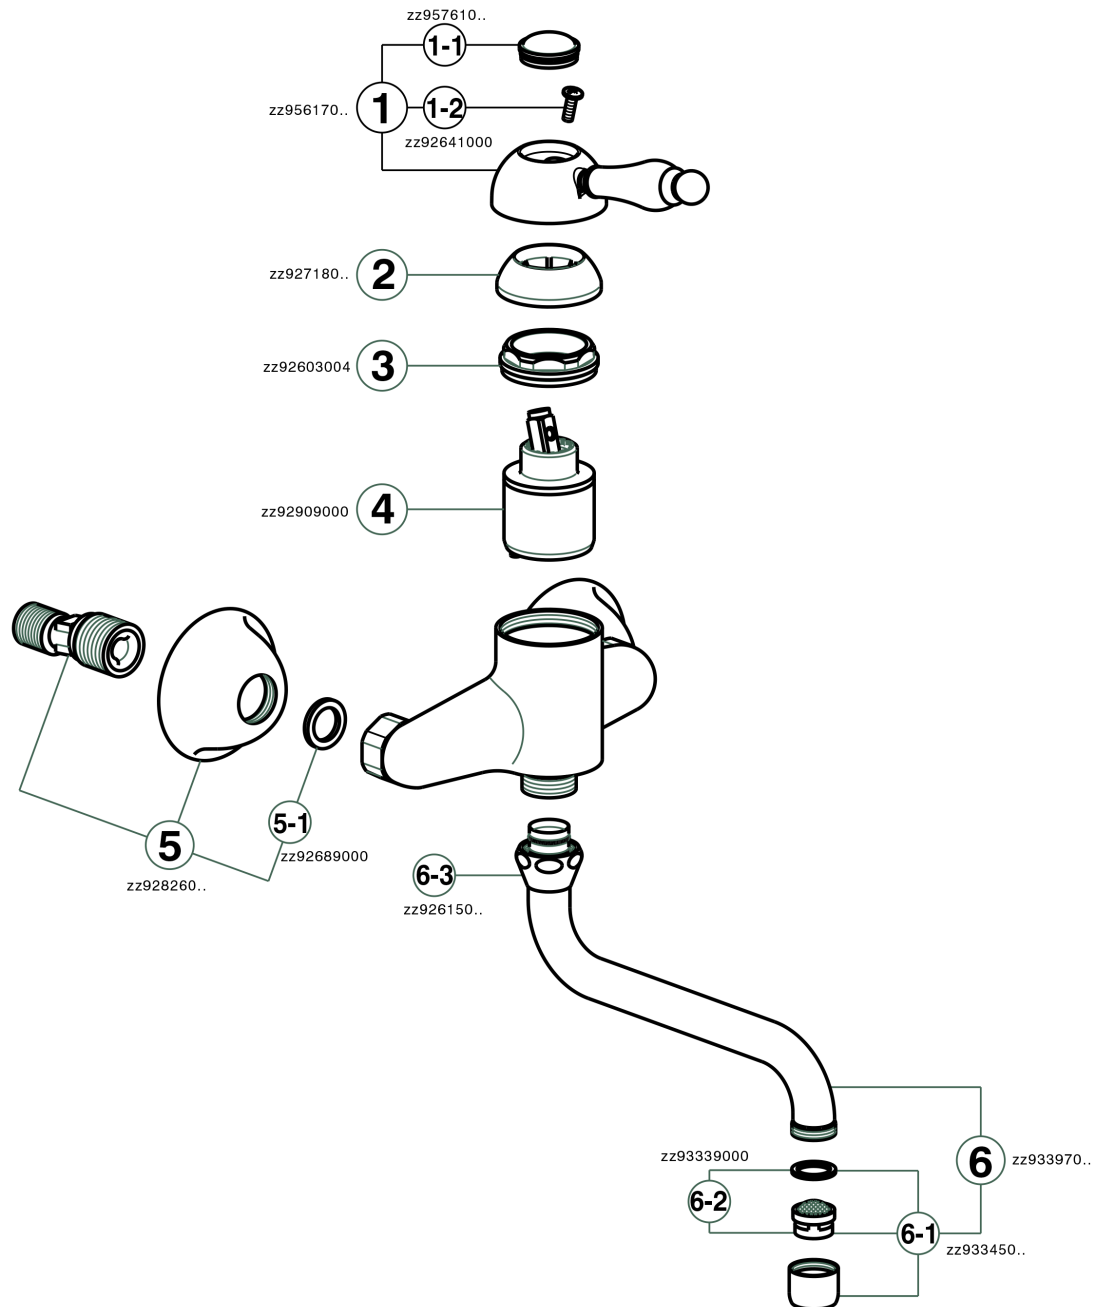

## Exposed single lever sink mixer KITCHEN\_EM000400

EM000400

<https://en.cisal.it/exposed-single-lever-sink-mixer-kitchen-em000400>

2026-04-05