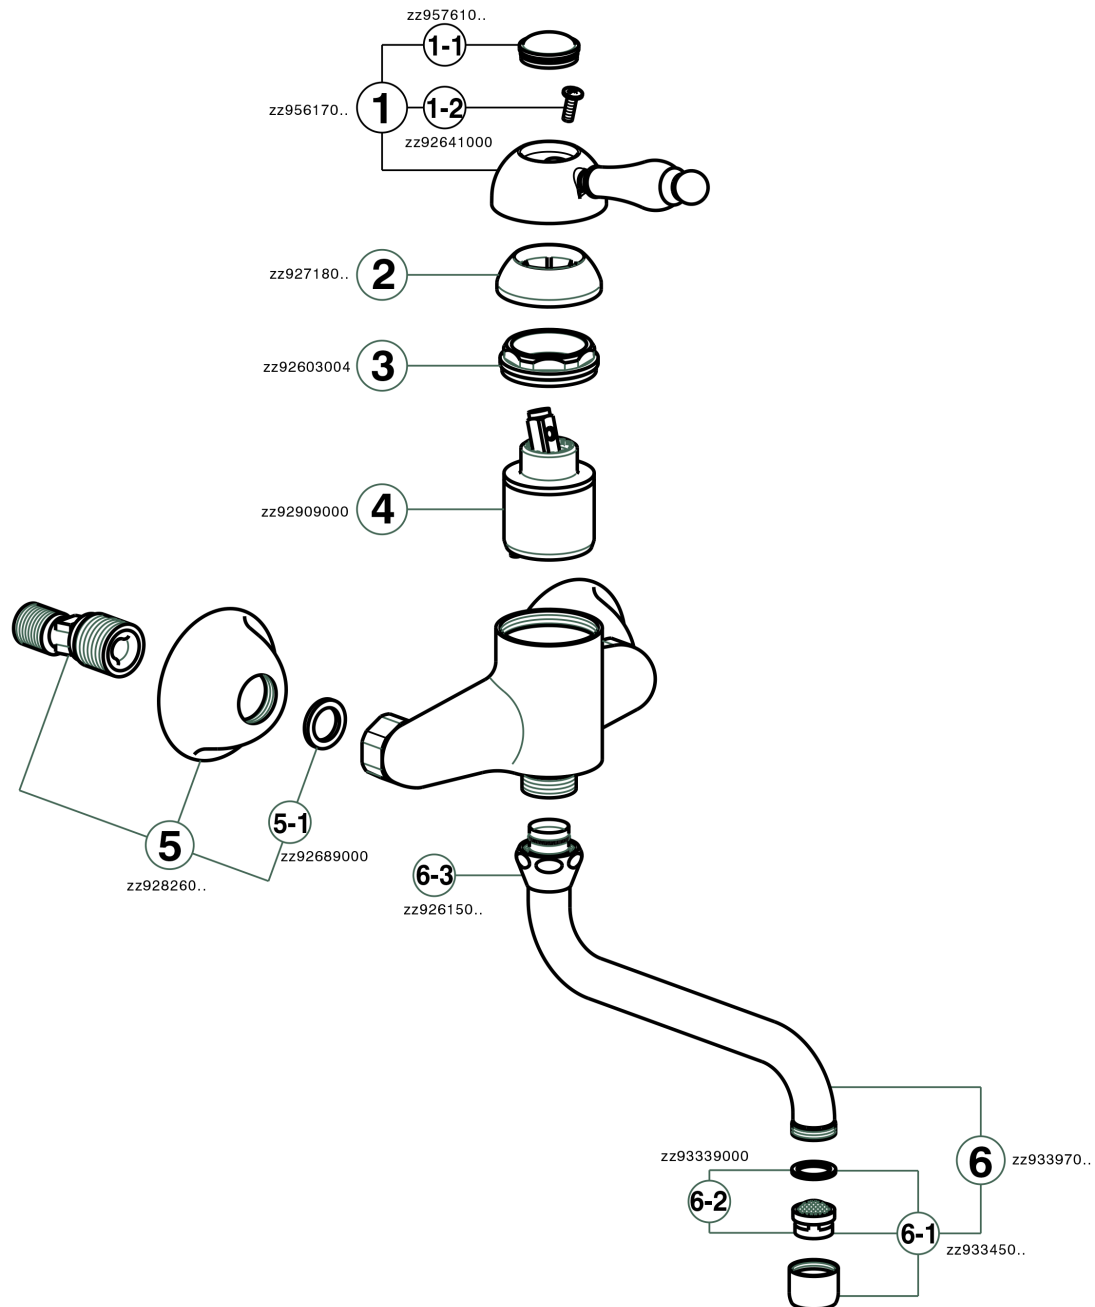

Exposed single lever sink mixer KITCHEN_EM000400

EM000400

<https://en.cisal.it/exposed-single-lever-sink-mixer-kitchen-em000400>

2026-06-30