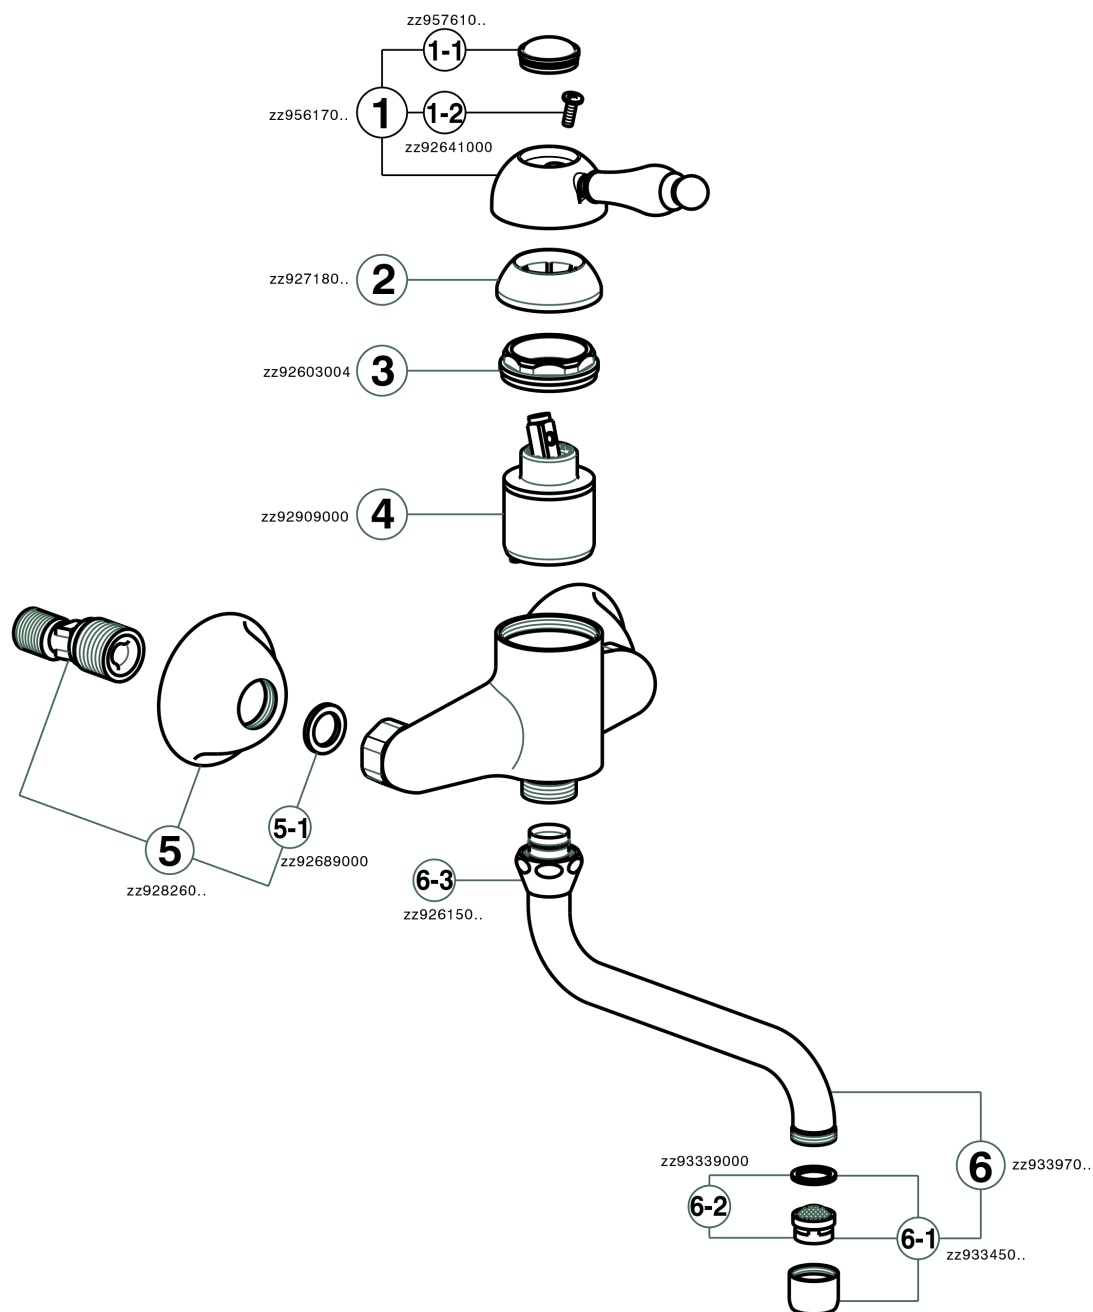

Exposed single lever sink mixer KITCHEN_EM000400

EM000400

<https://en.cisal.it/exposed-single-lever-sink-mixer-kitchen-em000400>

2026-05-19