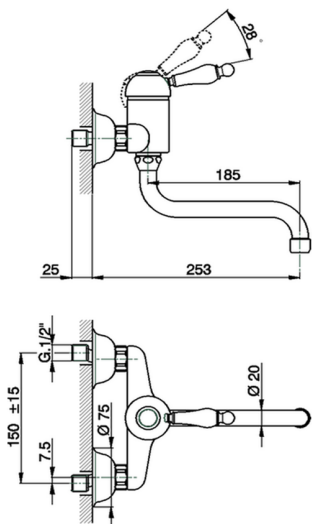

Exposed single lever sink mixer KITCHEN_EM000400

MODEL **EM000400**

Exposed single lever sink mixer, swivel spout

AVAILABLE FINISHINGS

-  **21** 21 Chrome
-  **26** 26 Old Copper
-  **27** 27 Old Bronze
-  **2A** 2A Satin Brushed Nickel

CHARACTERISTICS

Cartridge Spare Parts **ZZ92909000**

43 mm Cartridge

Exposed single lever sink mixer KITCHEN_EM000400

EM000400

<https://en.cisal.it/exposed-single-lever-sink-mixer-kitchen-em000400>

2026-06-14