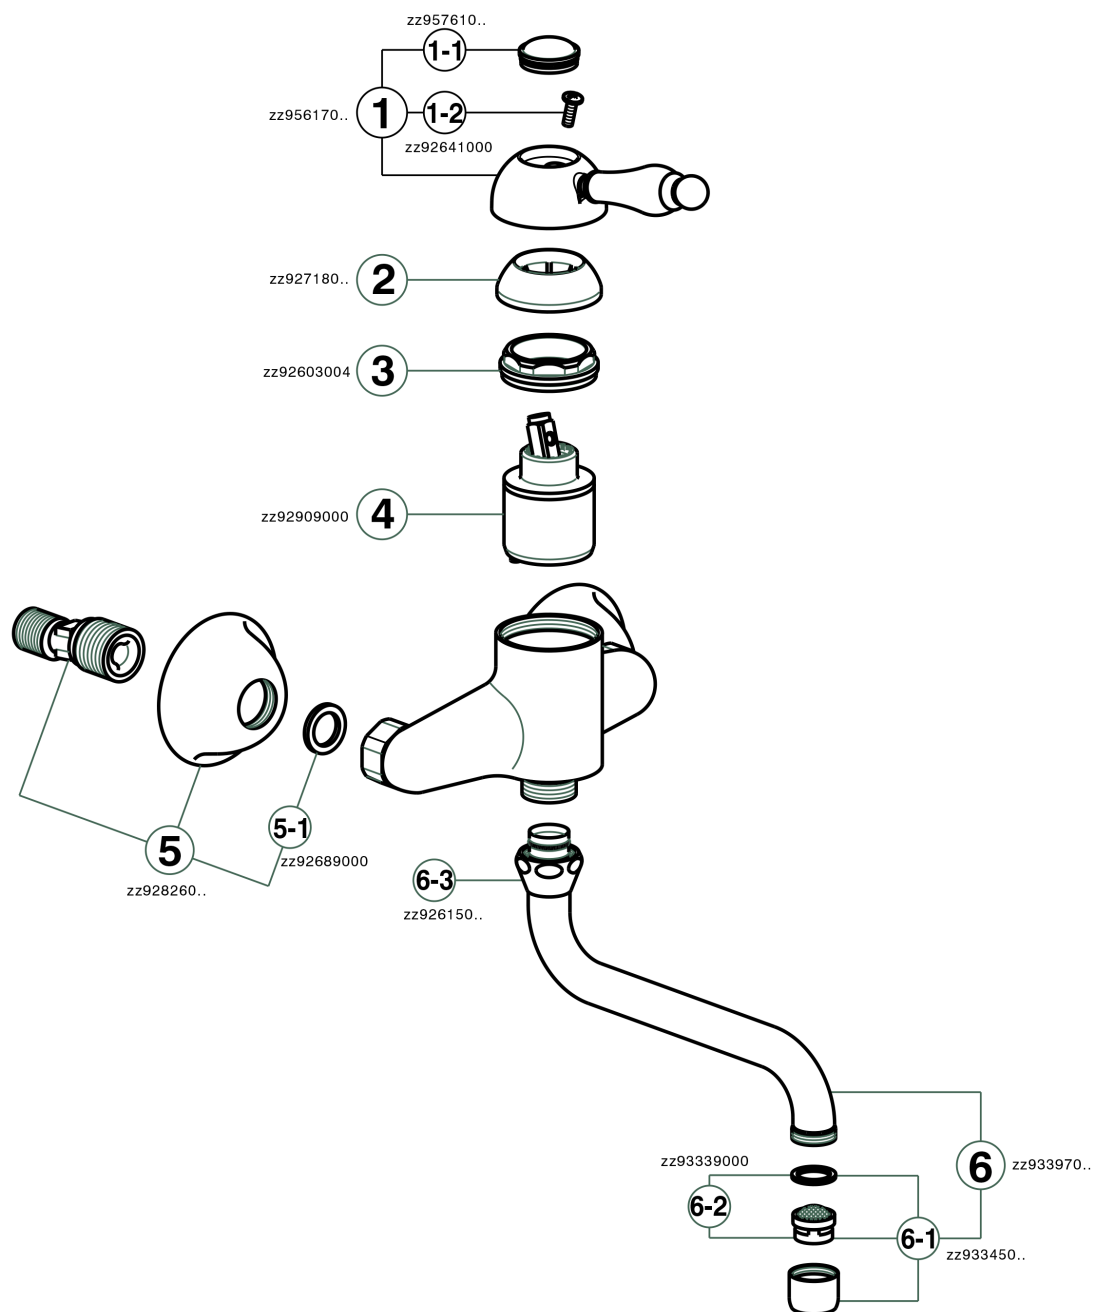

Exposed single lever sink mixer KITCHEN_EM000400

MODEL **EM000400**

Exposed single lever sink mixer, swivel spout

AVAILABLE FINISHINGS

-  **21** 21 Chrome
-  **26** 26 Old Copper
-  **27** 27 Old Bronze
-  **2A** 2A Satin Brushed Nickel

CHARACTERISTICS

Cartridge Spare Parts **ZZ92909000**

43 mm Cartridge

Exposed single lever sink mixer KITCHEN_EM000400

EM000400

<https://en.cisal.it/exposed-single-lever-sink-mixer-kitchen-em000400>

2026-06-14