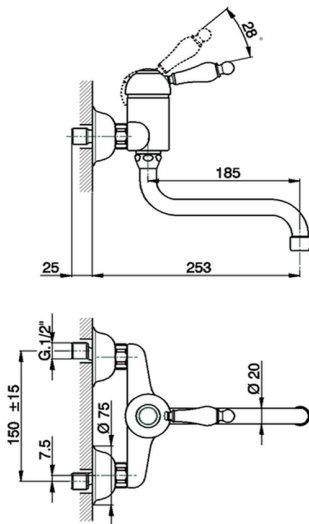

## Exposed single lever sink mixer KITCHEN\_EM000400

MODEL **EM000400**

Exposed single lever sink mixer, swivel spout

### CHARACTERISTICS

Cartridge Spare Parts **ZZ92909000**

**43 mm Cartridge**