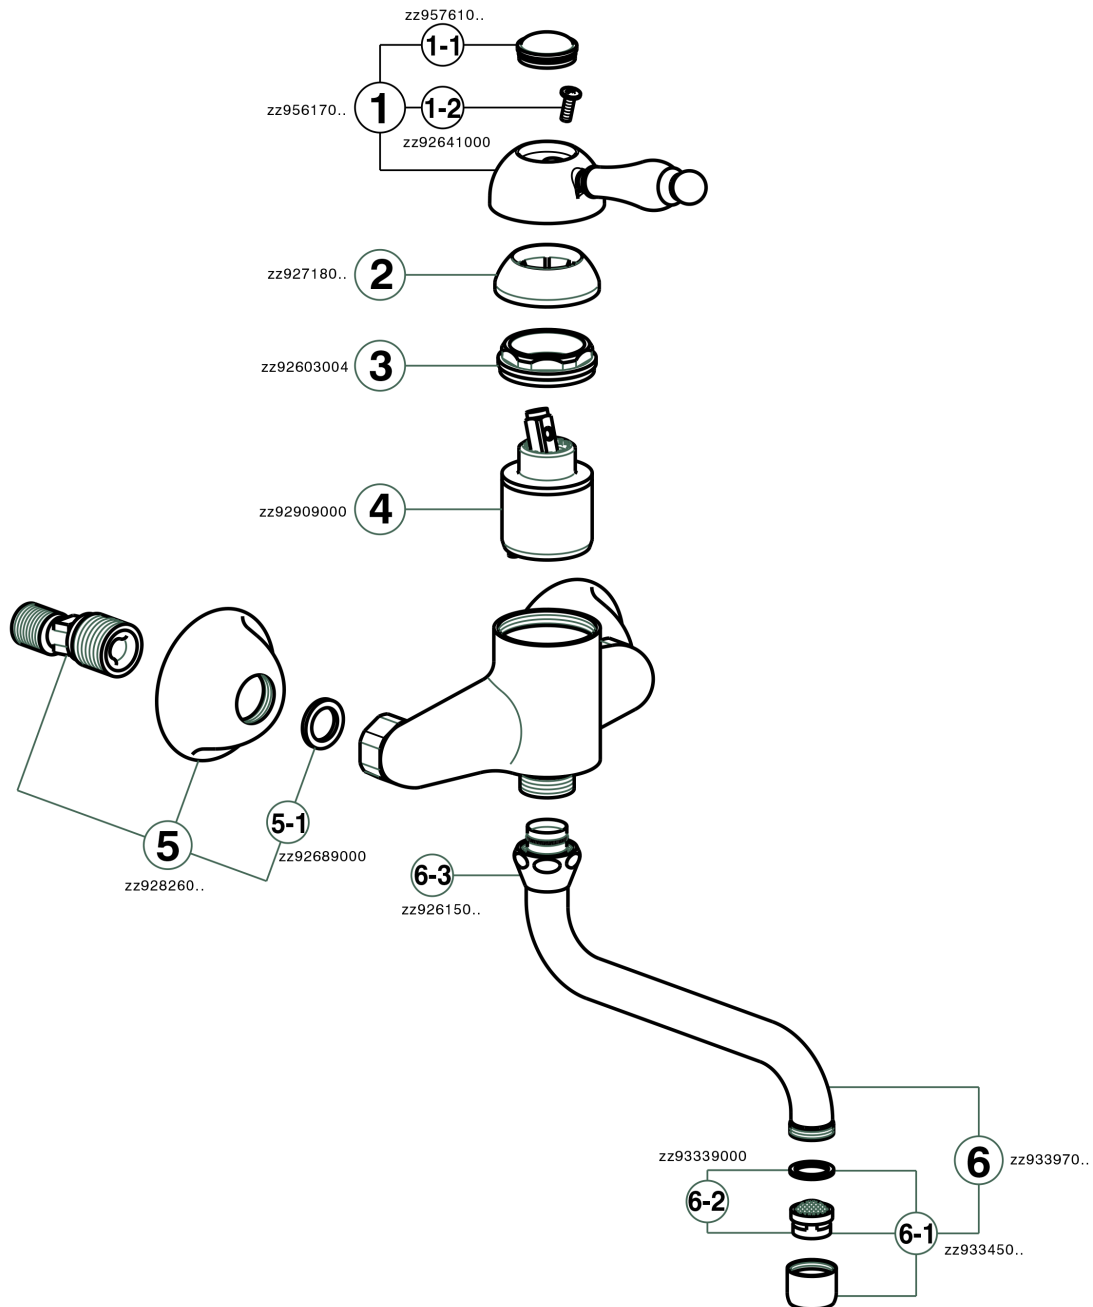

## Exposed single lever sink mixer KITCHEN\_EM000400

MODEL **EM000400**

Exposed single lever sink mixer, swivel spout

### CHARACTERISTICS

Cartridge Spare Parts **ZZ92909000**

**43 mm Cartridge**

## Exposed single lever sink mixer KITCHEN\_EM000400

EM000400

<https://en.cisal.it/exposed-single-lever-sink-mixer-kitchen-em000400>

2026-04-09