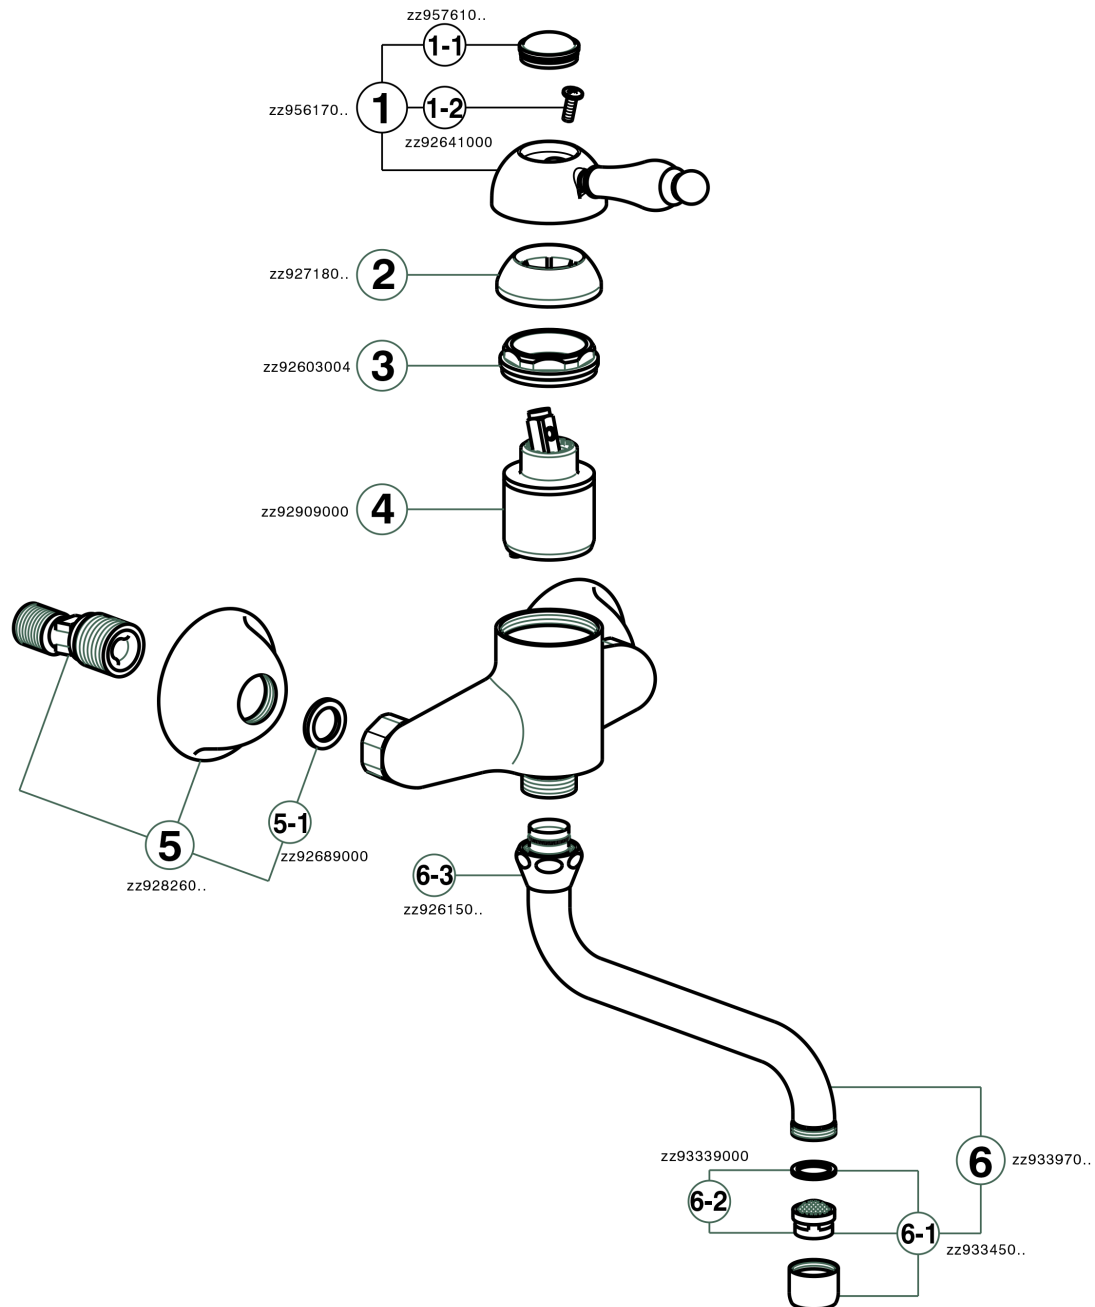

Exposed single lever sink mixer KITCHEN_EM000400

EM000400

<https://en.cisal.it/exposed-single-lever-sink-mixer-kitchen-em000400>

2026-04-28