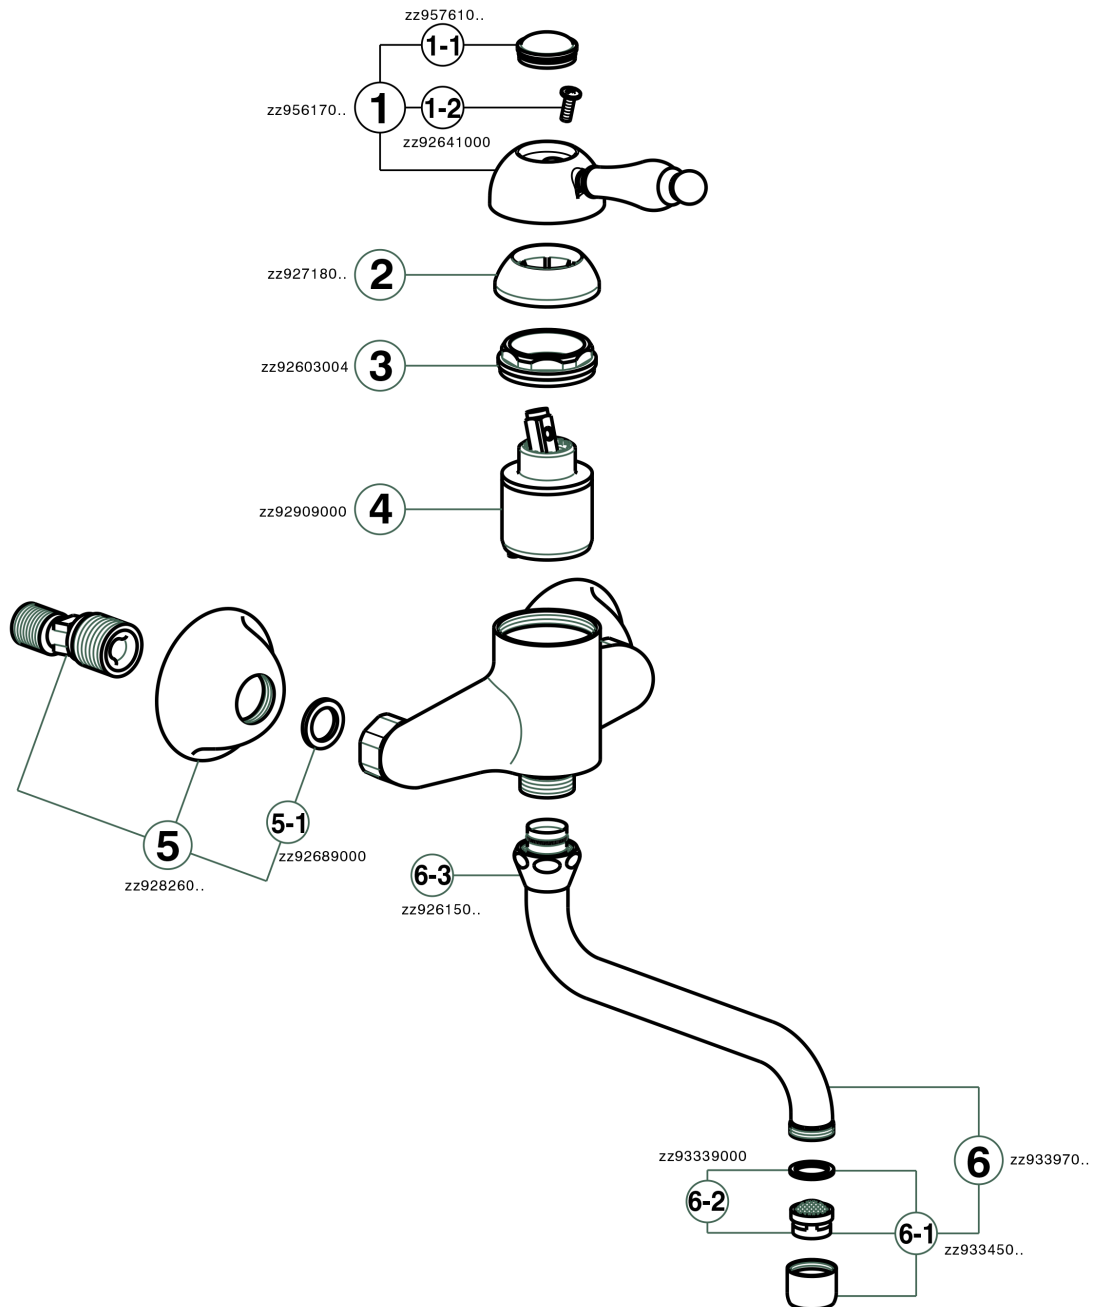

Exposed single lever sink mixer KITCHEN_EM000400

EM000400

<https://en.cisal.it/exposed-single-lever-sink-mixer-kitchen-em000400>

2026-05-19