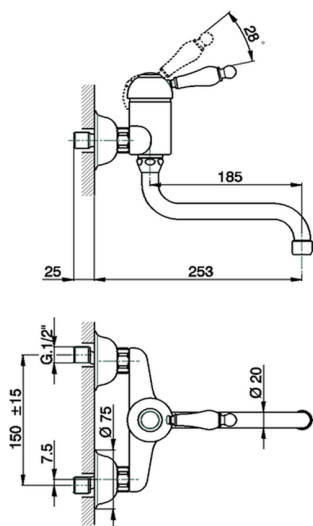

Exposed single lever sink mixer KITCHEN_EM000400

MODEL **EM000400**

Exposed single lever sink mixer, swivel spout

AVAILABLE FINISHINGS

-  **21** 21 Chrome
-  **26** 26 Old Copper
-  **27** 27 Old Bronze
-  **2A** 2A Satin Brushed Nickel

CHARACTERISTICS

Cartridge Spare Parts **ZZ92909000**

43 mm Cartridge

Exposed single lever sink mixer KITCHEN_EM000400

EM000400

<https://en.cisal.it/exposed-single-lever-sink-mixer-kitchen-em000400>

2026-05-19