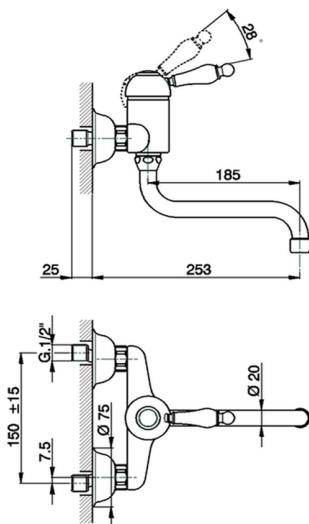

Exposed single lever sink mixer KITCHEN_EM000400

MODEL **EM000400**

Exposed single lever sink mixer, swivel spout

AVAILABLE FINISHINGS

-  **21** 21 Chrome
-  **26** 26 Old Copper
-  **27** 27 Old Bronze
-  **2A** 2A Satin Brushed Nickel

CHARACTERISTICS

Cartridge Spare Parts **ZZ92909000**

43 mm Cartridge

Exposed single lever sink mixer KITCHEN_EM000400

EM000400

<https://en.cisal.it/exposed-single-lever-sink-mixer-kitchen-em000400>

2026-04-05