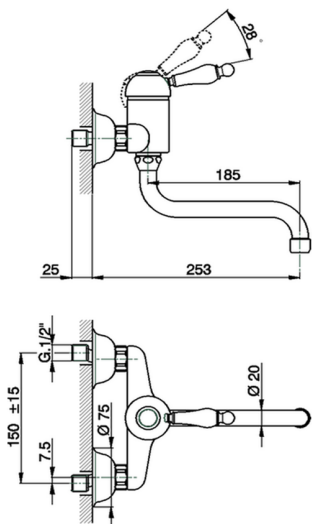

Exposed single lever sink mixer KITCHEN_EM000400

MODEL **EM000400**

Exposed single lever sink mixer, swivel spout

AVAILABLE FINISHINGS

-  **21** 21 Chrome
-  **26** 26 Old Copper
-  **27** 27 Old Bronze
-  **2A** 2A Satin Brushed Nickel

CHARACTERISTICS

Cartridge Spare Parts **ZZ92909000**

43 mm Cartridge

Exposed single lever sink mixer KITCHEN_EM000400

EM000400

<https://en.cisal.it/exposed-single-lever-sink-mixer-kitchen-em000400>

2026-04-28