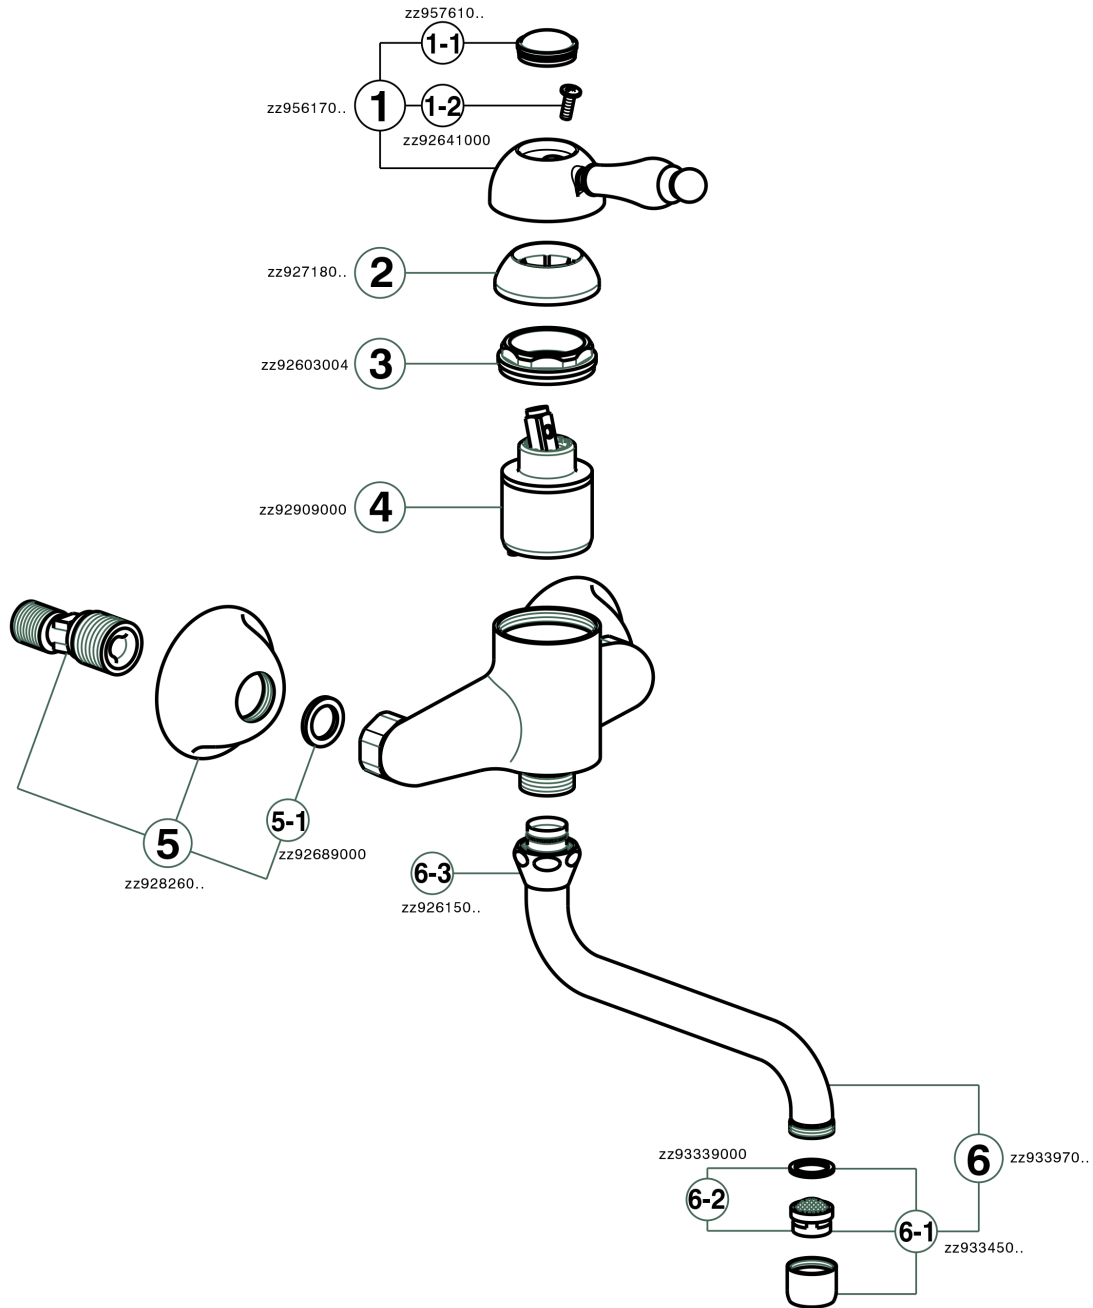

Exposed single lever sink mixer KITCHEN_EM000400

MODEL **EM000400**

Exposed single lever sink mixer, swivel spout

AVAILABLE FINISHINGS

-  **21** 21 Chrome
-  **26** 26 Old Copper
-  **27** 27 Old Bronze
-  **2A** 2A Satin Brushed Nickel

CHARACTERISTICS

Cartridge Spare Parts **ZZ92909000**

43 mm Cartridge

Exposed single lever sink mixer KITCHEN_EM000400

EM000400

<https://en.cisal.it/exposed-single-lever-sink-mixer-kitchen-em000400>

2026-06-14