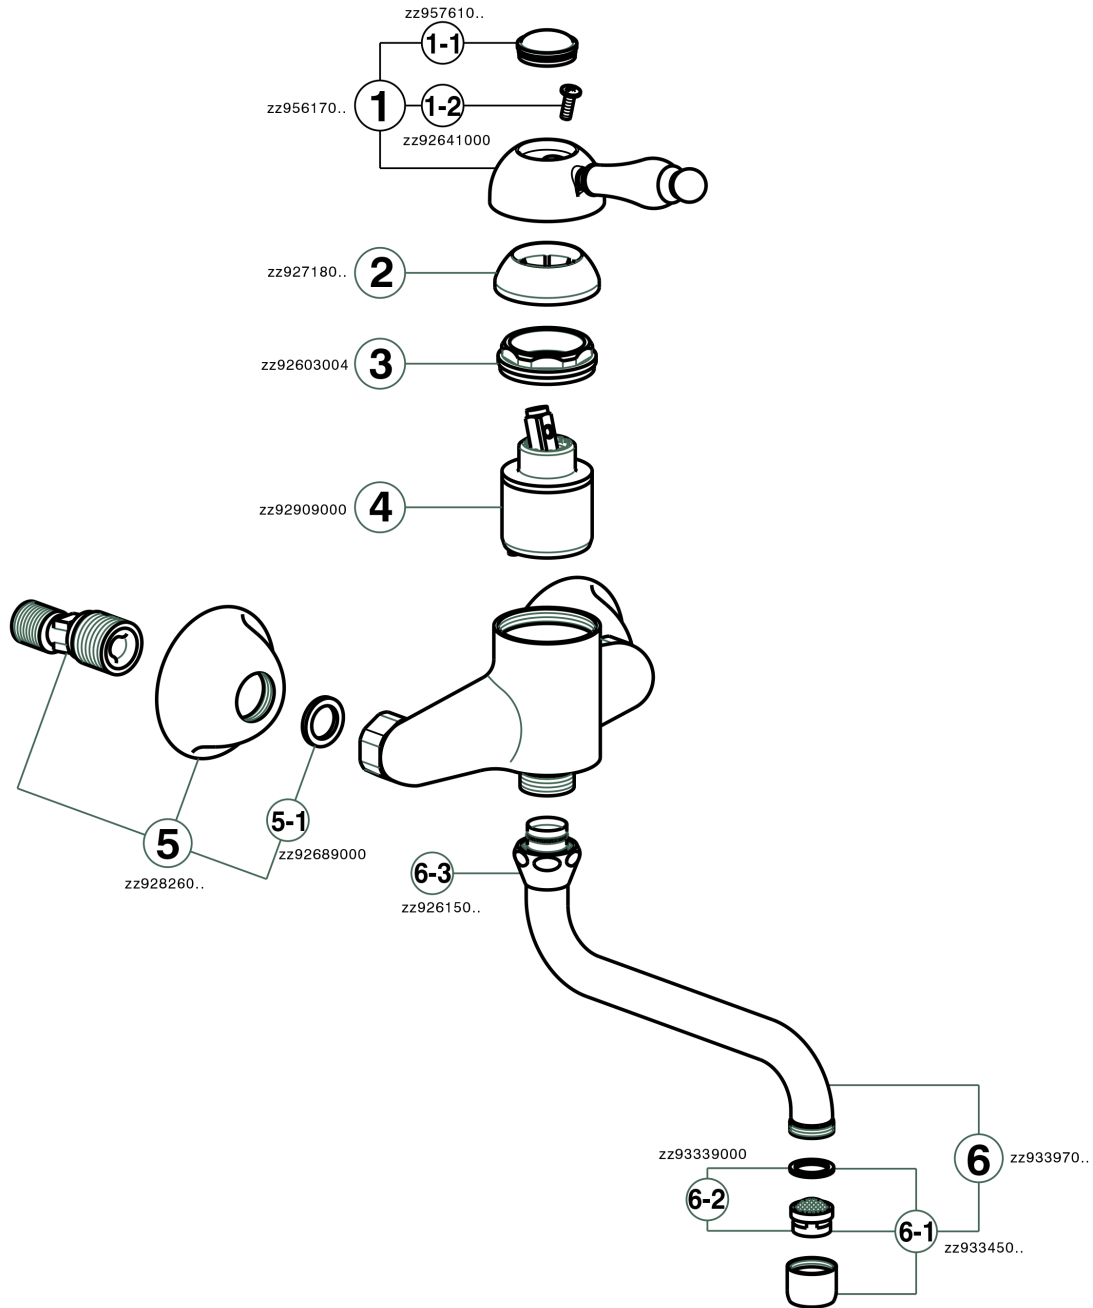

Exposed single lever sink mixer KITCHEN_EM000400

MODEL **EM000400**

Exposed single lever sink mixer, swivel spout

AVAILABLE FINISHINGS

-  **21** 21 Chrome
-  **26** 26 Old Copper
-  **27** 27 Old Bronze
-  **2A** 2A Satin Brushed Nickel

CHARACTERISTICS

Cartridge Spare Parts **ZZ92909000**

43 mm Cartridge

Exposed single lever sink mixer KITCHEN_EM000400

EM000400

<https://en.cisal.it/exposed-single-lever-sink-mixer-kitchen-em000400>

2026-04-05