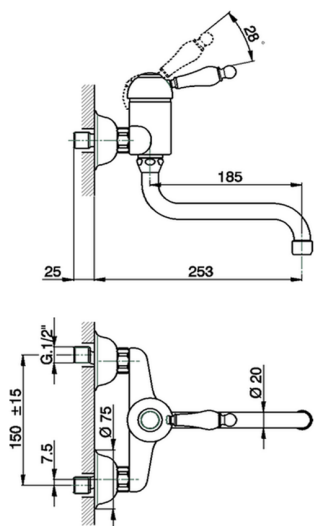

Exposed single lever sink mixer KITCHEN_EM000400

MODEL **EM000400**

Exposed single lever sink mixer, swivel spout

AVAILABLE FINISHINGS

-  **21** 21 Chrome
-  **26** 26 Old Copper
-  **27** 27 Old Bronze
-  **2A** 2A Satin Brushed Nickel

CHARACTERISTICS

Cartridge Spare Parts **ZZ92909000**

43 mm Cartridge

Exposed single lever sink mixer KITCHEN_EM000400

EM000400

<https://en.cisal.it/exposed-single-lever-sink-mixer-kitchen-em000400>

2026-06-14