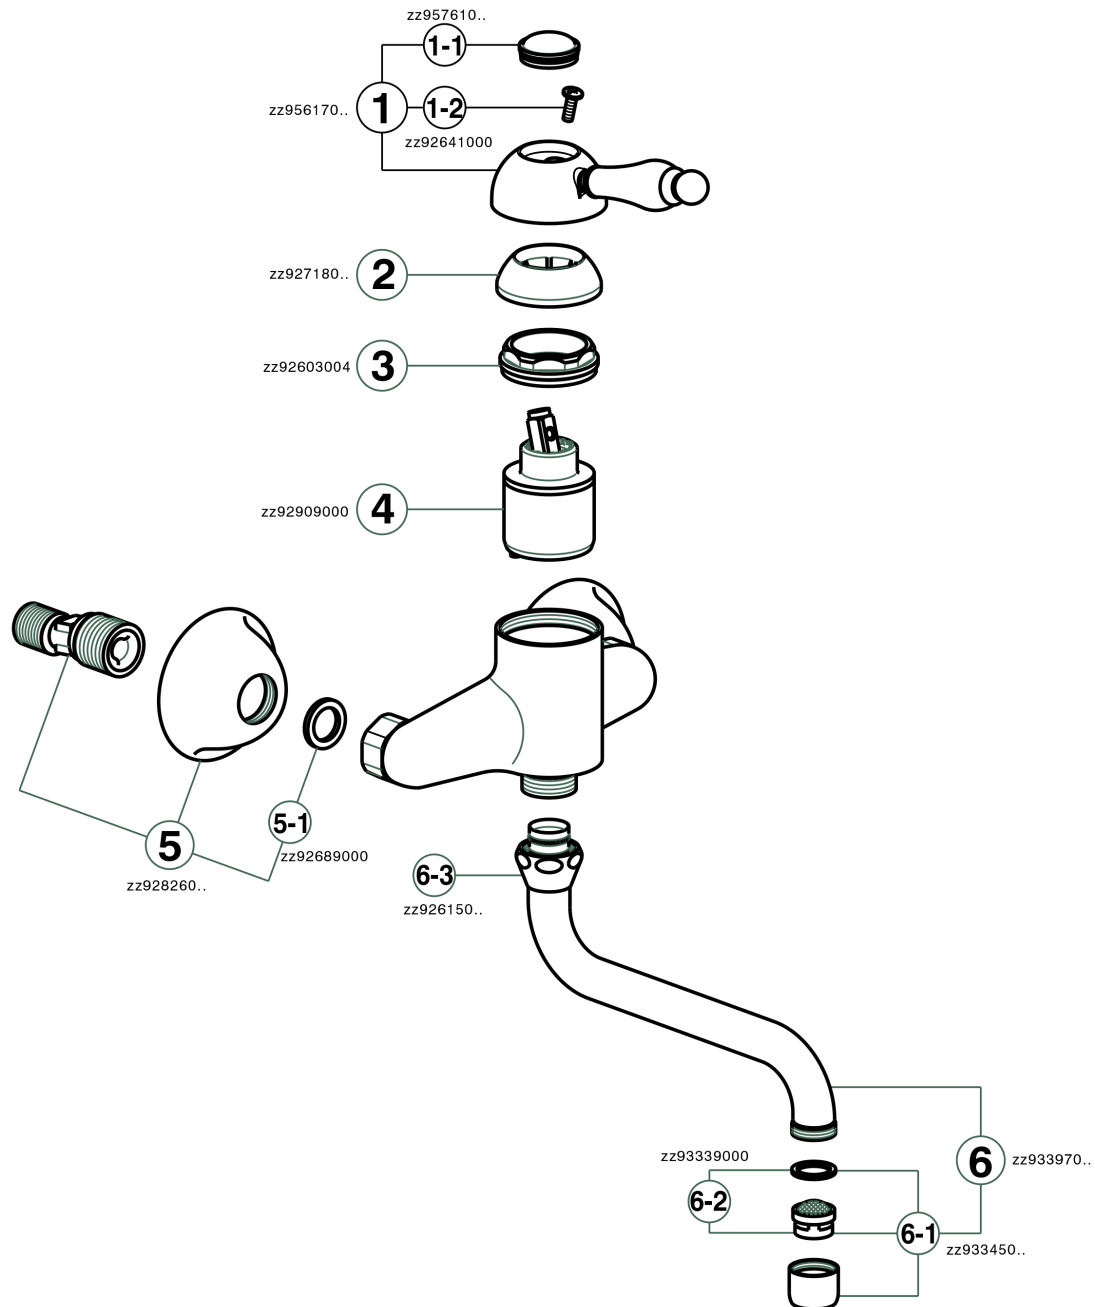

Exposed single lever sink mixer KITCHEN_EM000400

MODEL **EM000400**

Exposed single lever sink mixer, swivel spout

AVAILABLE FINISHINGS

-  **21** 21 Chrome
-  **26** 26 Old Copper
-  **27** 27 Old Bronze
-  **2A** 2A Satin Brushed Nickel

CHARACTERISTICS

Cartridge Spare Parts **ZZ92909000**

43 mm Cartridge

Exposed single lever sink mixer KITCHEN_EM000400

EM000400

<https://en.cisal.it/exposed-single-lever-sink-mixer-kitchen-em000400>

2026-05-19