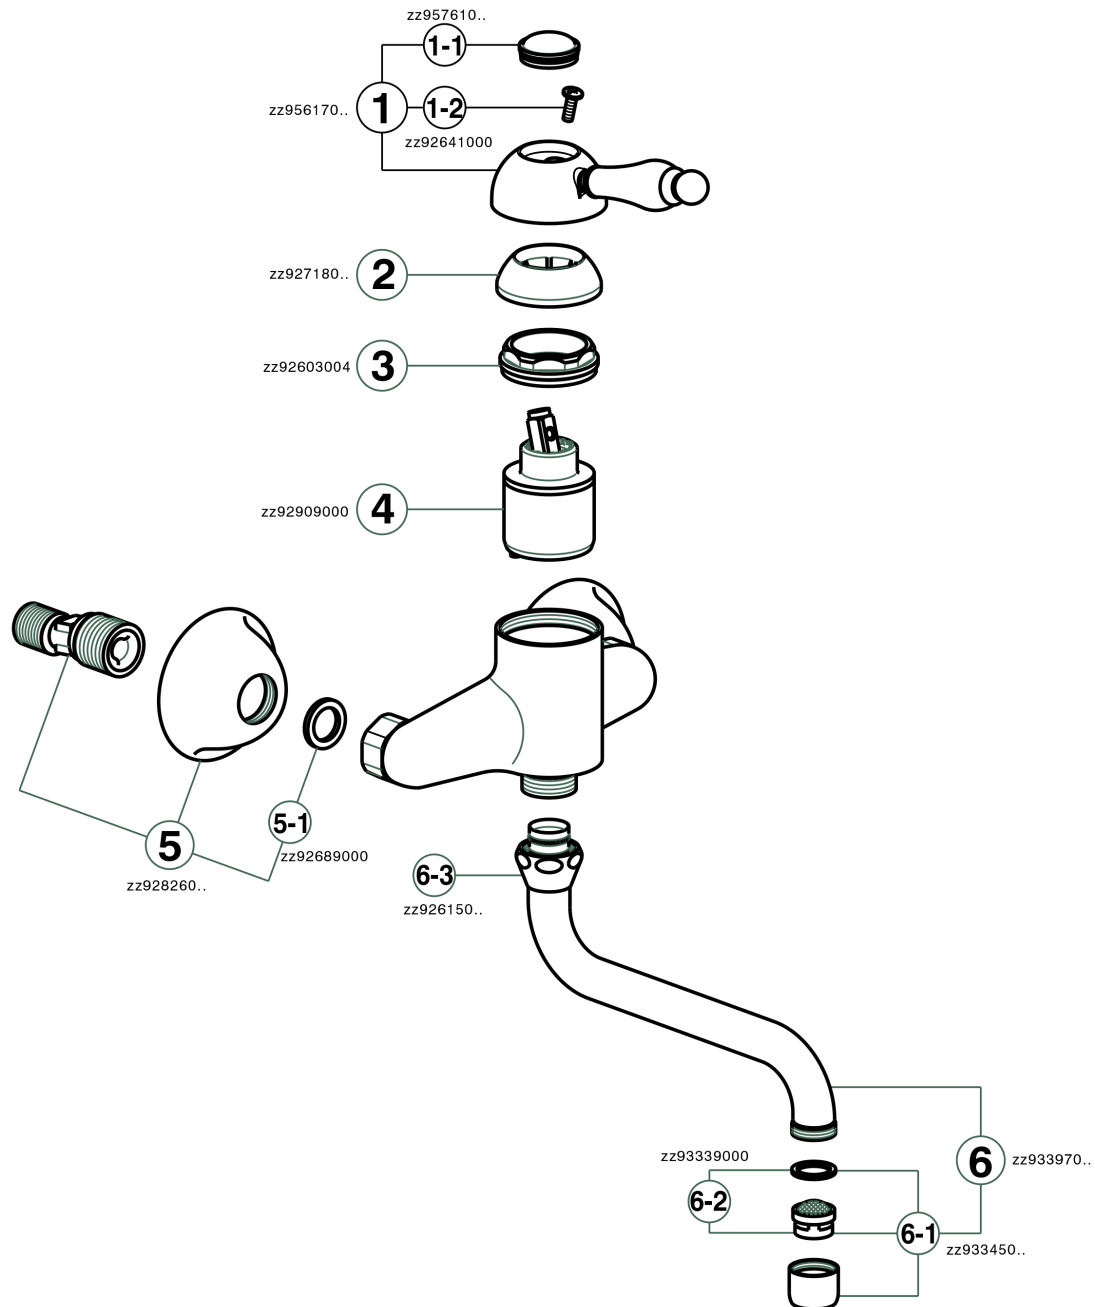

Exposed single lever sink mixer KITCHEN_EM000400

MODEL **EM000400**

Exposed single lever sink mixer, swivel spout

AVAILABLE FINISHINGS

-  **21** 21 Chrome
-  **26** 26 Old Copper
-  **27** 27 Old Bronze
-  **2A** 2A Satin Brushed Nickel

CHARACTERISTICS

Cartridge Spare Parts **ZZ92909000**

43 mm Cartridge

Exposed single lever sink mixer KITCHEN_EM000400

EM000400

<https://en.cisal.it/exposed-single-lever-sink-mixer-kitchen-em000400>

2026-04-28