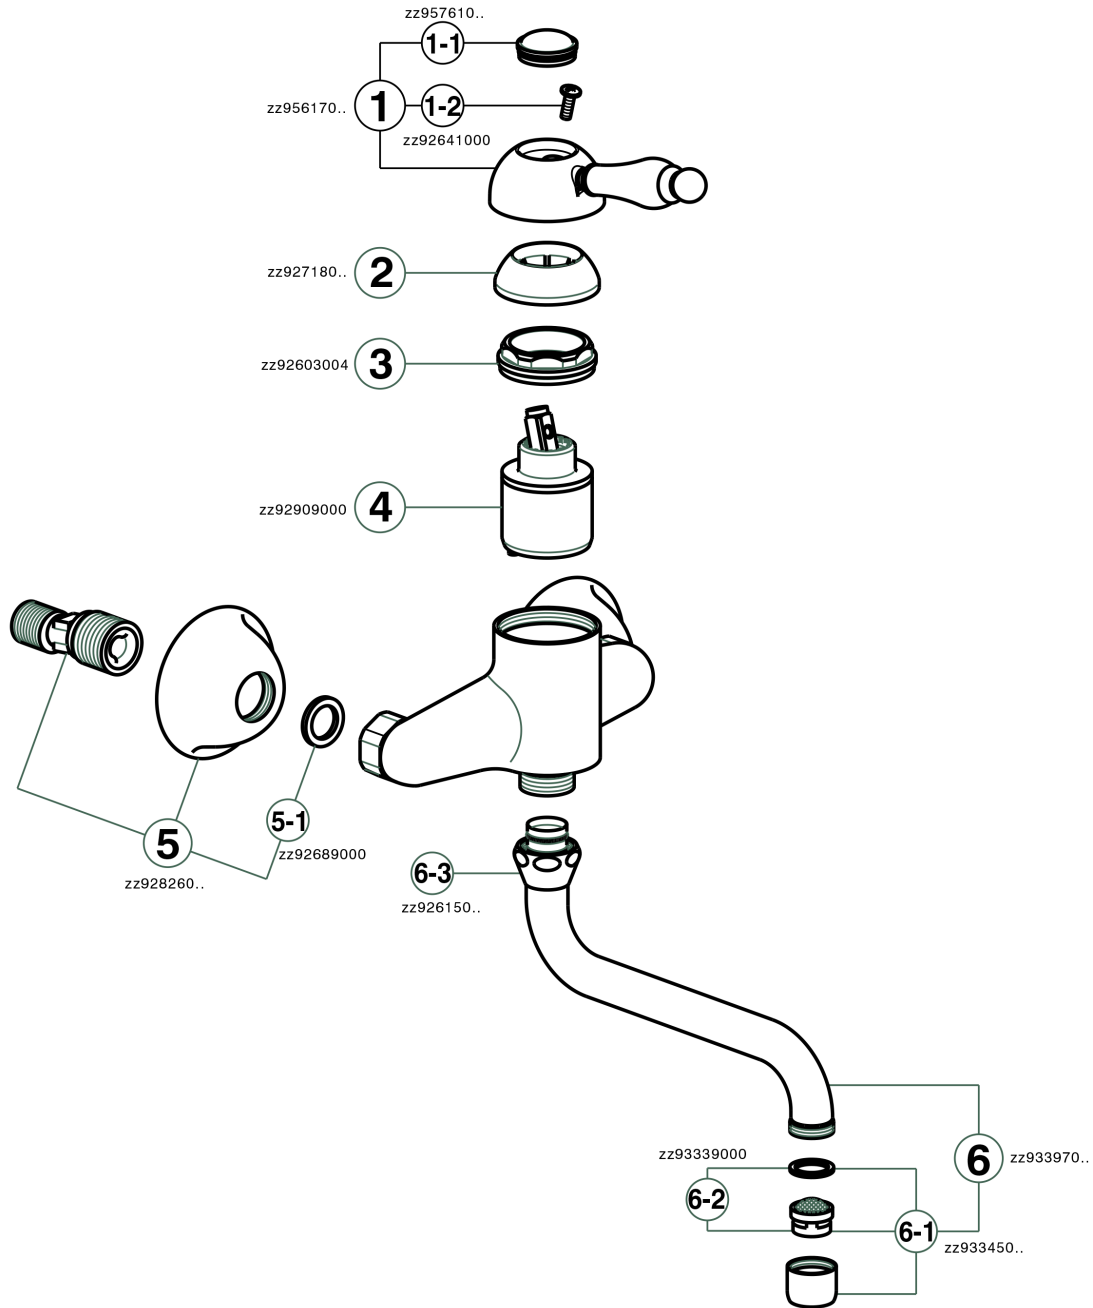

## Exposed single lever sink mixer KITCHEN\_EM000400

EM000400

<https://en.cisal.it/exposed-single-lever-sink-mixer-kitchen-em000400>

2026-04-30