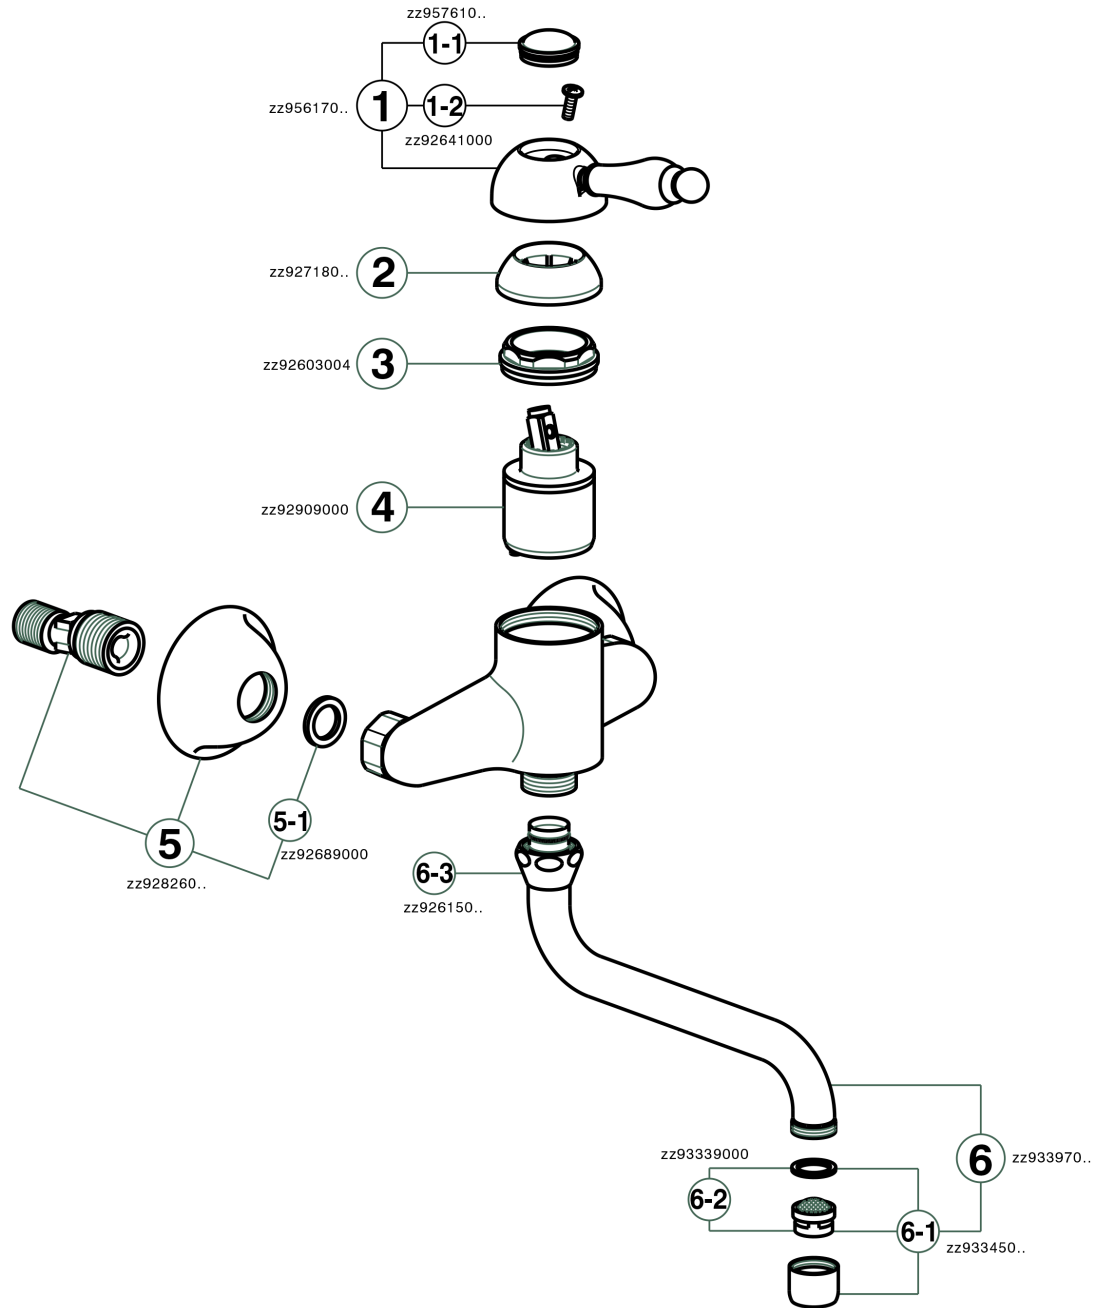

## Exposed single lever sink mixer KITCHEN\_EM000400

EM000400

<https://en.cisal.it/exposed-single-lever-sink-mixer-kitchen-em000400>

2026-06-13