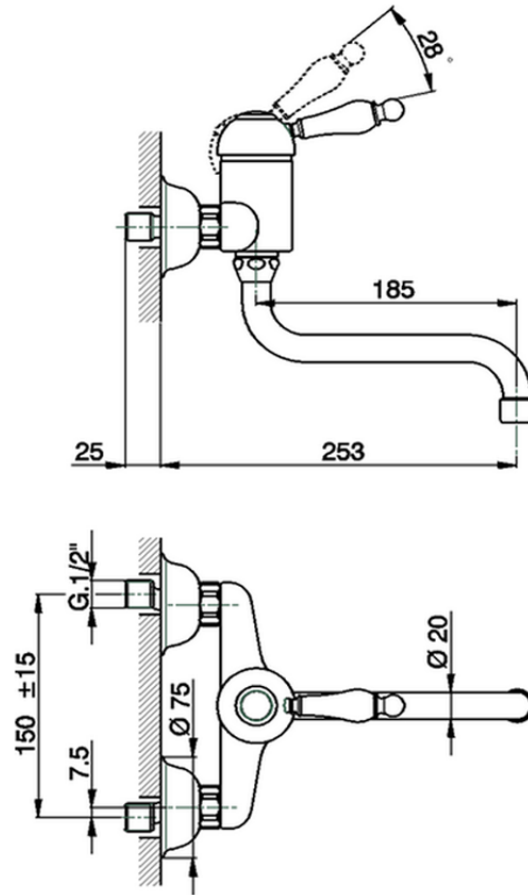

Exposed single lever sink mixer KITCHEN_EM000400

EM000400

<https://en.cisal.it/exposed-single-lever-sink-mixer-kitchen-em000400>

2026-04-05