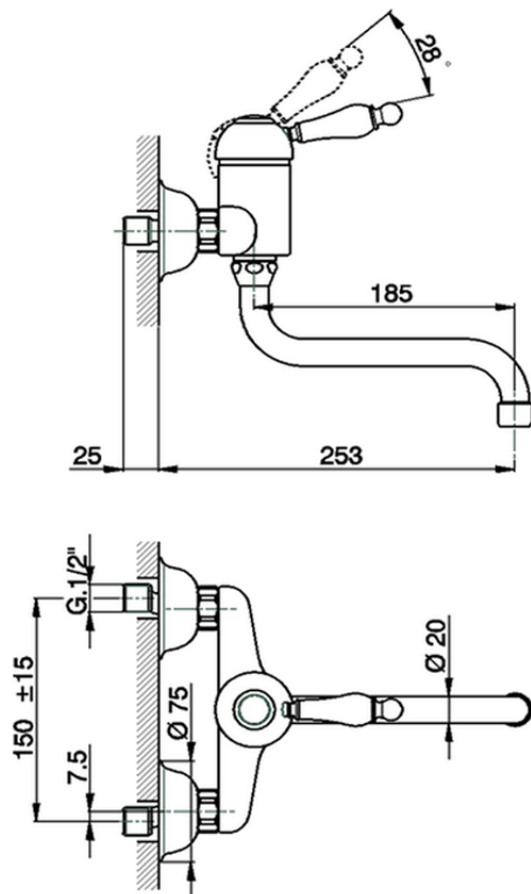

Exposed single lever sink mixer KITCHEN_EM000400

EM000400

<https://en.cisal.it/exposed-single-lever-sink-mixer-kitchen-em000400>

2026-06-14