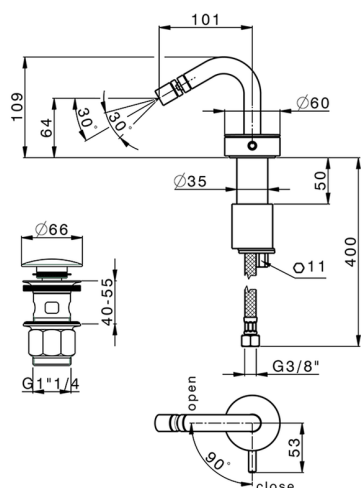

Single lever bidet mixer SLIM_SM001550

MODEL **SM001550**

Single lever bidet mixer, with 1"1/4 Click Clack waste, G.3/8" stainless steel flexible hoses

AVAILABLE FINISHINGS

-  **40** 40 Matt Black
-  **4Q** 4Q Matt White
-  **6T** 6T Chrome/Matt Black
-  **7D** 7D Polished Nickel/Matt Black

CHARACTERISTICS

Cartridge Spare Parts **ZZ99856004**

27 mm Progressive single-lever cartridge

Single lever bidet mixer SLIM_SM001550

SM001550

<https://en.cisal.it/single-lever-bidet-mixer-slim-sm001550>

2026-06-14