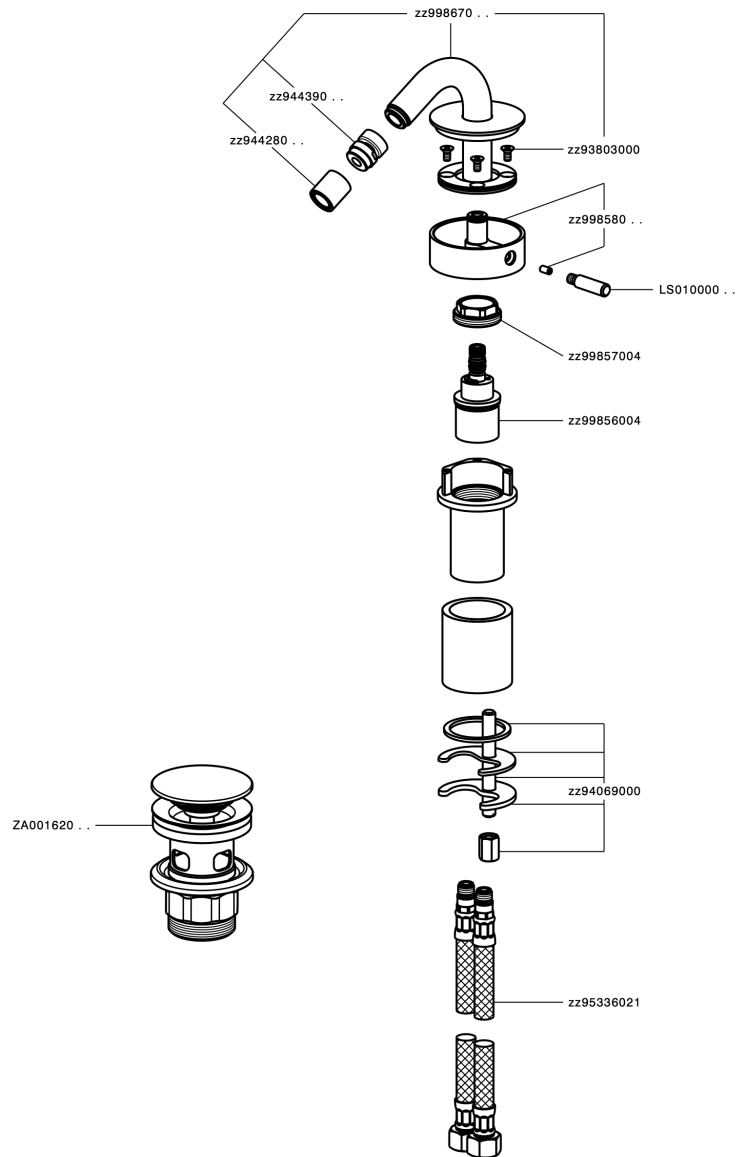

Single lever bidet mixer SLIM_SM001550

MODEL **SM001550**

Single lever bidet mixer, with 1"1/4 Click Clack waste, G.3/8" stainless steel flexible hoses

AVAILABLE FINISHINGS

-  **40** 40 Matt Black
-  **4Q** 4Q Matt White
-  **6T** 6T Chrome/Matt Black
-  **7D** 7D Polished Nickel/Matt Black

CHARACTERISTICS

Cartridge Spare Parts **ZZ99856004**

27 mm Progressive single-lever cartridge

Single lever bidet mixer SLIM_SM001550

SM001550

<https://en.cisal.it/single-lever-bidet-mixer-slim-sm001550>

2026-06-14