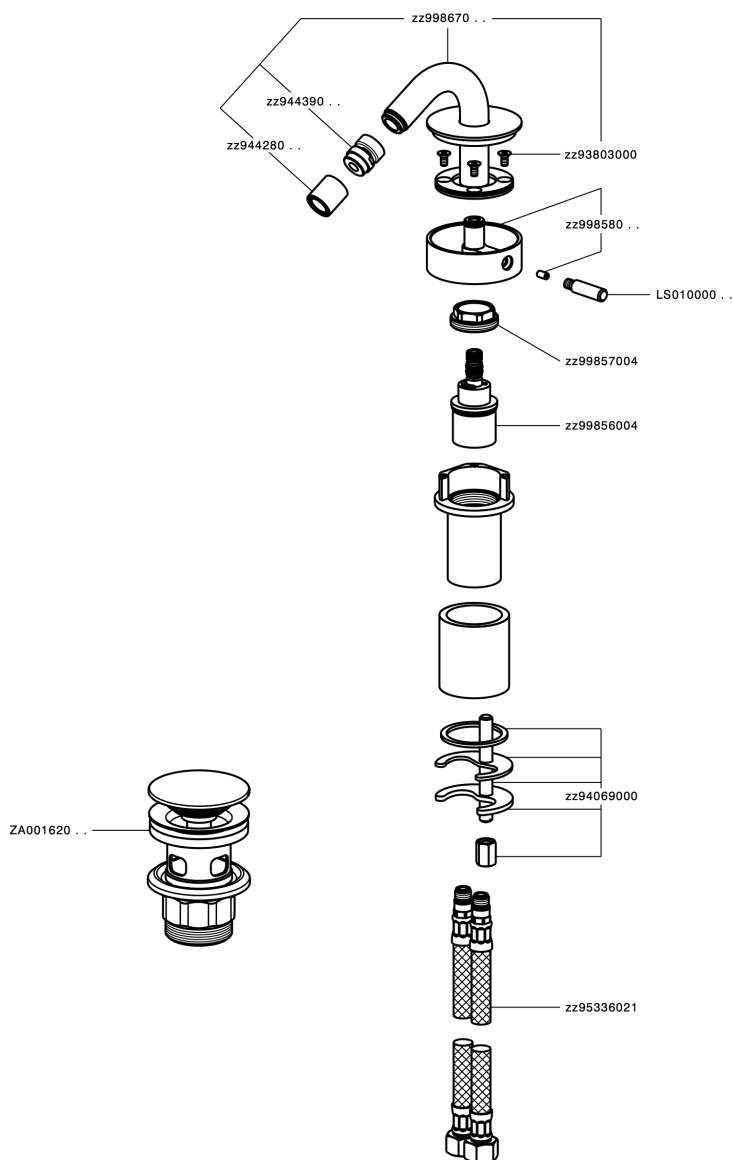

## Single lever bidet mixer SLIM\_SM001550

SM001550

<https://en.cisal.it/single-lever-bidet-mixer-slim-sm001550>

2026-06-13