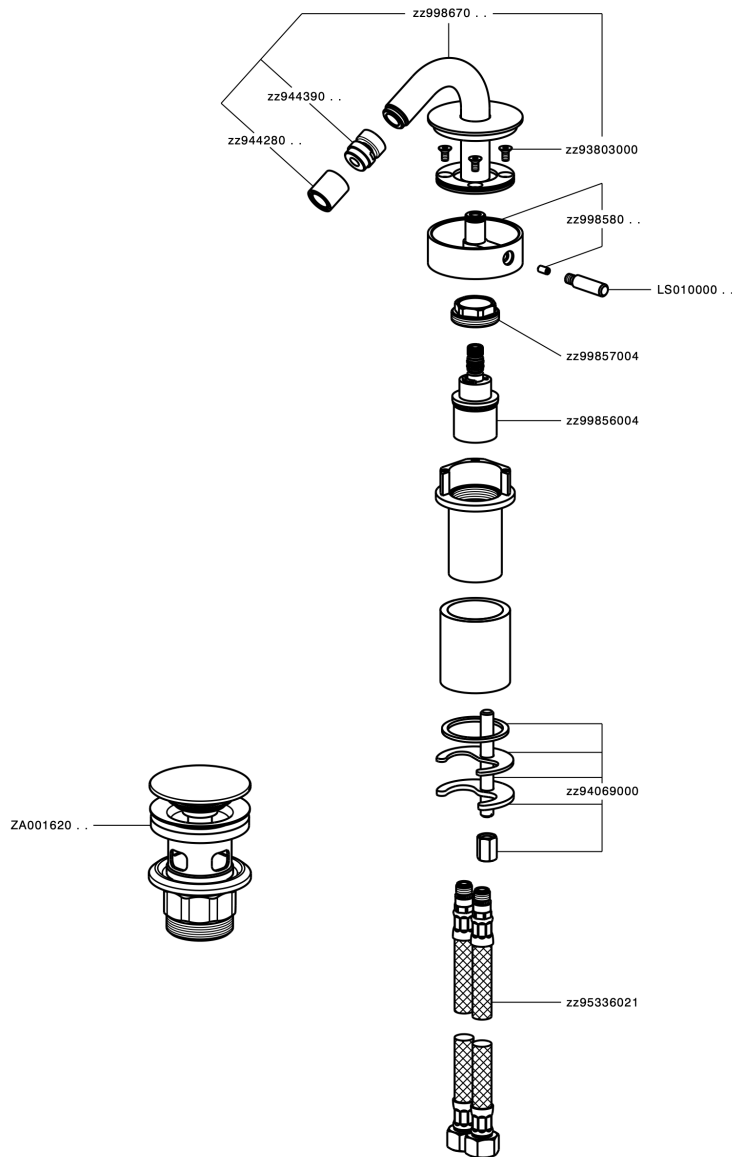

Single lever bidet mixer SLIM_SM001550

SM001550

<https://en.cisal.it/single-lever-bidet-mixer-slim-sm001550>

2026-05-17