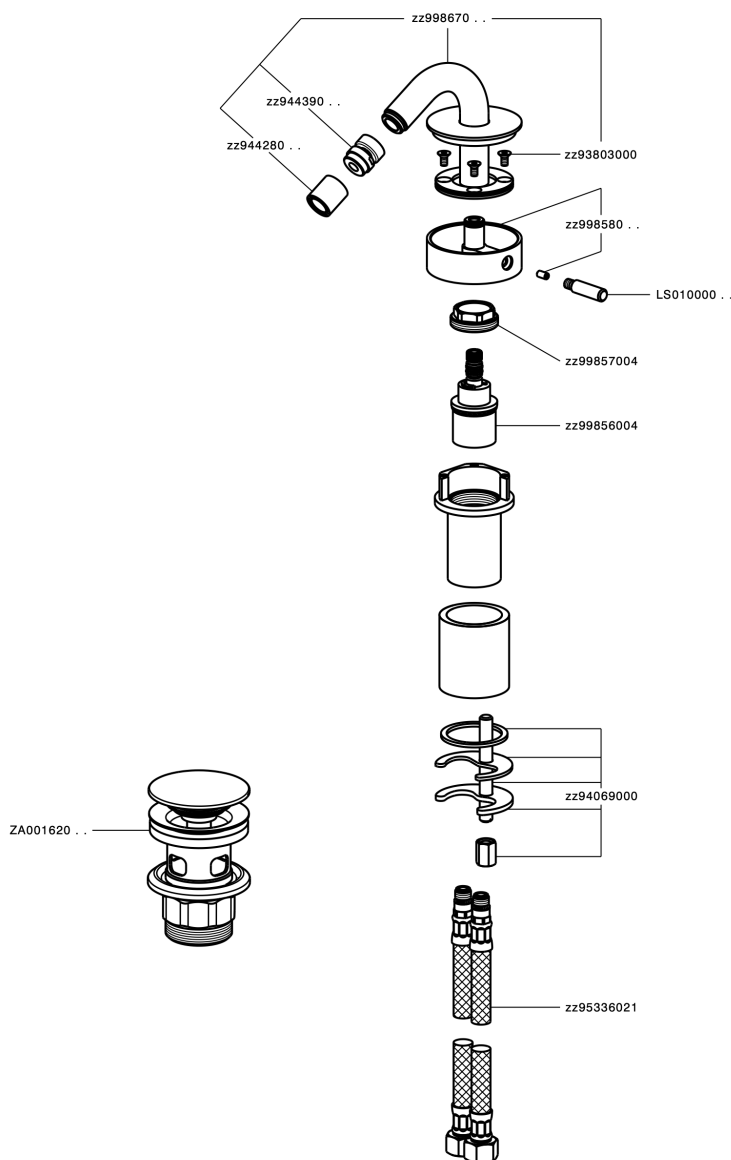

## Single lever bidet mixer SLIM\_SM001550

SM001550

<https://en.cisal.it/single-lever-bidet-mixer-slim-sm001550>

2026-04-26