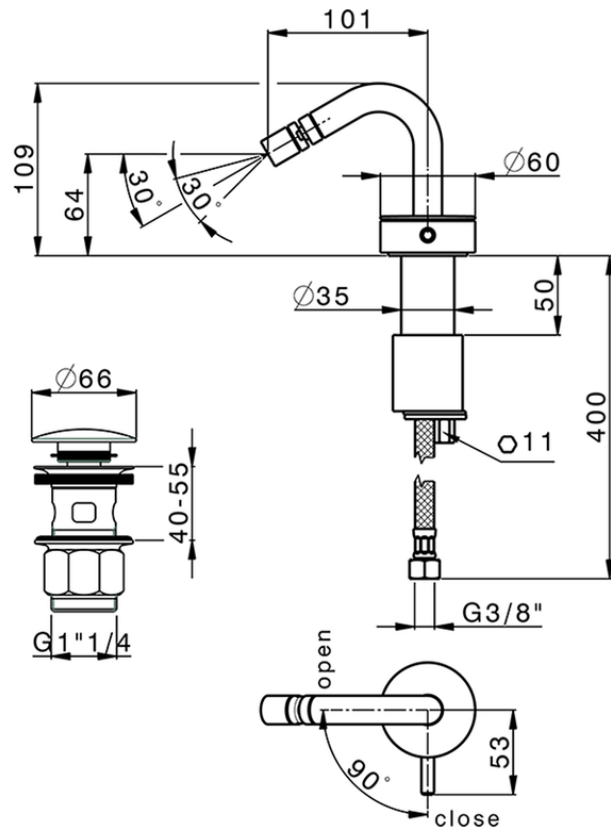

Single lever bidet mixer SLIM_SM001550

SM001550

<https://en.cisal.it/single-lever-bidet-mixer-slim-sm001550>

2026-04-26