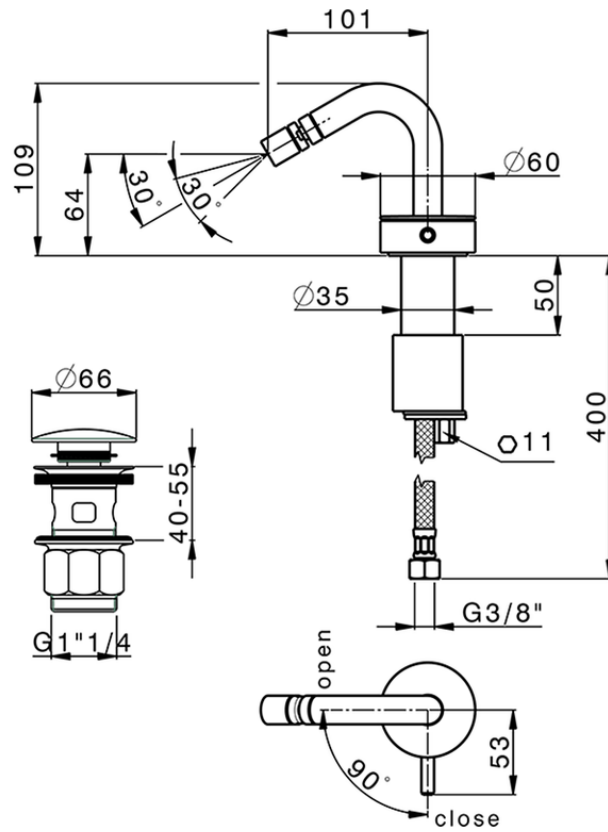

Single lever bidet mixer SLIM_SM001550

SM001550

<https://en.cisal.it/single-lever-bidet-mixer-slim-sm001550>

2026-06-14