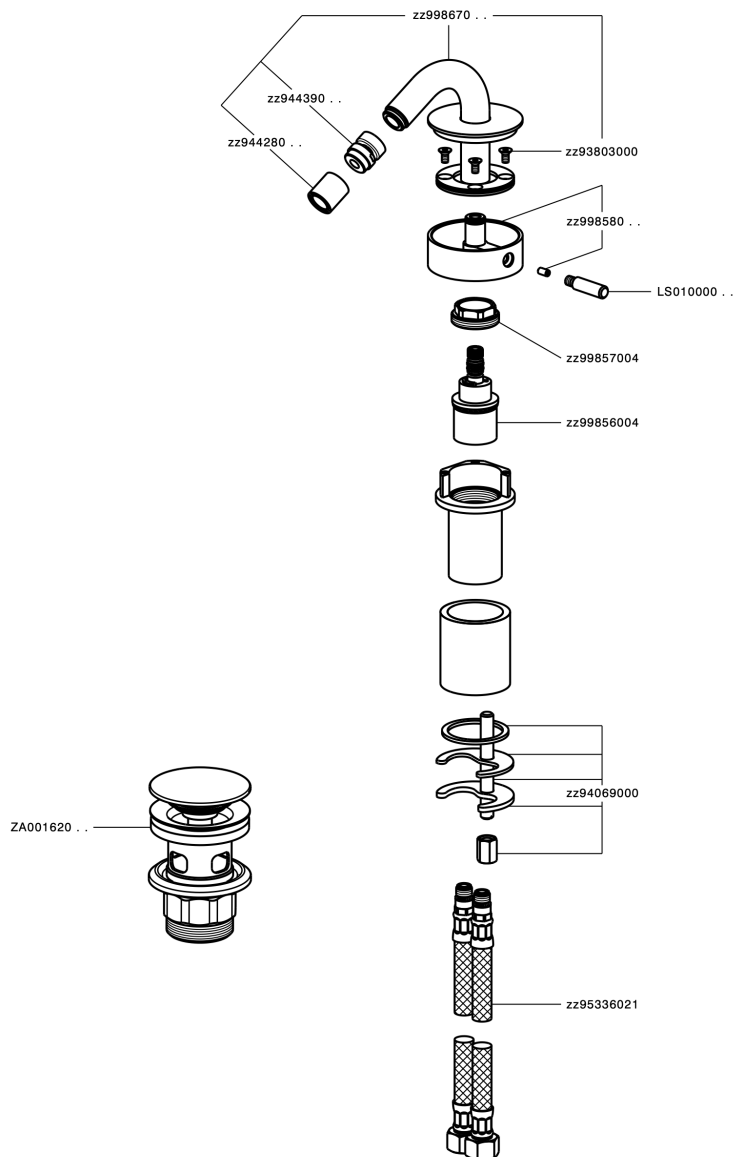

Single lever bidet mixer SLIM_SM001550

MODEL **SM001550**

Single lever bidet mixer, with 1"1/4 Click Clack waste, G.3/8" stainless steel flexible hoses

AVAILABLE FINISHINGS

-  **40** 40 Matt Black
-  **4Q** 4Q Matt White
-  **6T** 6T Chrome/Matt Black
-  **7D** 7D Polished Nickel/Matt Black

CHARACTERISTICS

Cartridge Spare Parts **ZZ99856004**

27 mm Progressive single-lever cartridge

Single lever bidet mixer SLIM_SM001550

SM001550

<https://en.cisal.it/single-lever-bidet-mixer-slim-sm001550>

2026-04-26