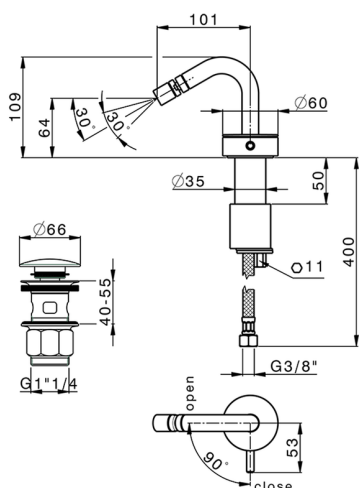

Single lever bidet mixer SLIM_SM001550

MODEL **SM001550**

Single lever bidet mixer, with 1"1/4 Click Clack waste, G.3/8" stainless steel flexible hoses

AVAILABLE FINISHINGS

-  **40** 40 Matt Black
-  **4Q** 4Q Matt White
-  **6T** 6T Chrome/Matt Black
-  **7D** 7D Polished Nickel/Matt Black

CHARACTERISTICS

Cartridge Spare Parts **ZZ99856004**

27 mm Progressive single-lever cartridge

Single lever bidet mixer SLIM_SM001550

SM001550

<https://en.cisal.it/single-lever-bidet-mixer-slim-sm001550>

2026-05-17