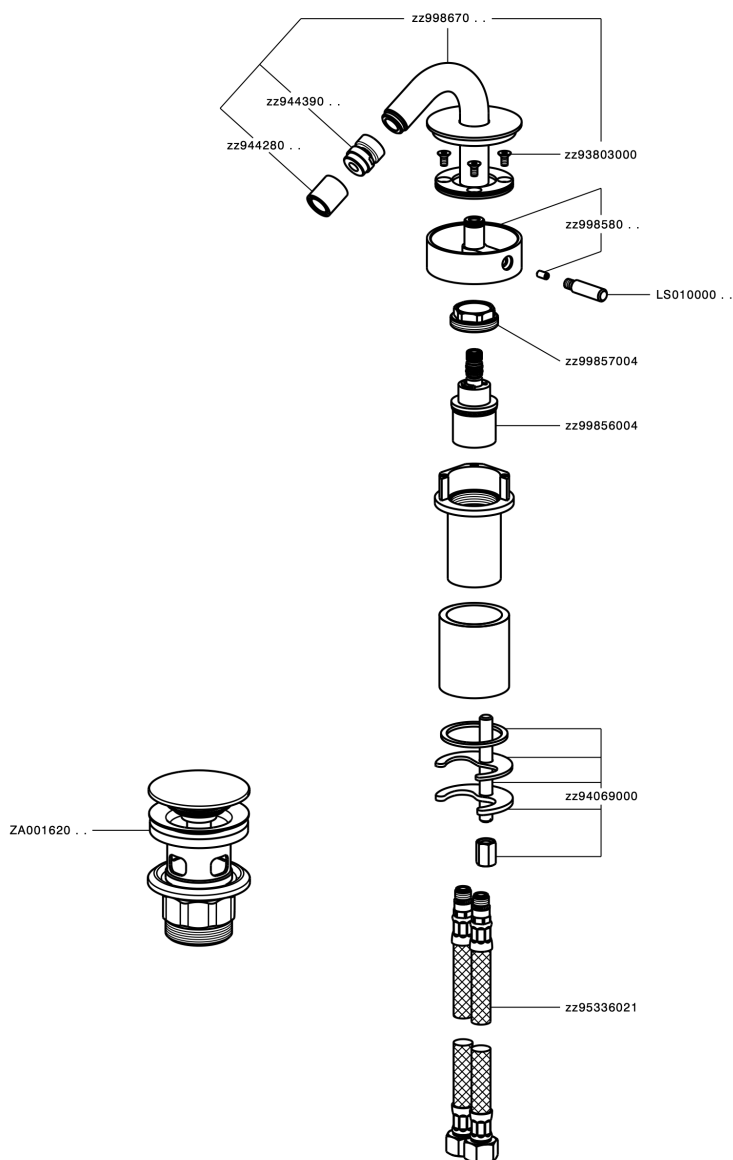

Single lever bidet mixer SLIM_SM001550

MODEL **SM001550**

Single lever bidet mixer, with 1"1/4 Click Clack waste, G.3/8" stainless steel flexible hoses

AVAILABLE FINISHINGS

-  **40** 40 Matt Black
-  **4Q** 4Q Matt White
-  **6T** 6T Chrome/Matt Black
-  **7D** 7D Polished Nickel/Matt Black

CHARACTERISTICS

Cartridge Spare Parts **ZZ99856004**

27 mm Progressive single-lever cartridge

Single lever bidet mixer SLIM_SM001550

SM001550

<https://en.cisal.it/single-lever-bidet-mixer-slim-sm001550>

2026-04-06