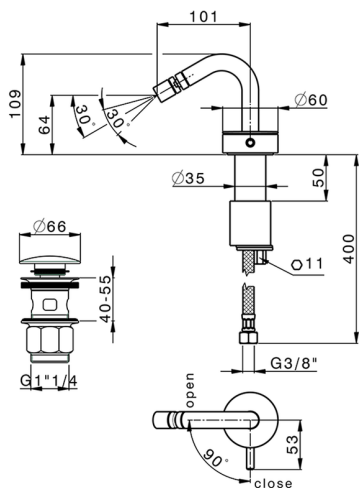

Single lever bidet mixer SLIM_SM001550

MODEL **SM001550**

Single lever bidet mixer, with 1"1/4 Click Clack waste, G.3/8" stainless steel flexible hoses

AVAILABLE FINISHINGS

-  **40** 40 Matt Black
-  **4Q** 4Q Matt White
-  **6T** 6T Chrome/Matt Black
-  **7D** 7D Polished Nickel/Matt Black

CHARACTERISTICS

Cartridge Spare Parts **ZZ99856004**

27 mm Progressive single-lever cartridge

Single lever bidet mixer SLIM_SM001550

SM001550

<https://en.cisal.it/single-lever-bidet-mixer-slim-sm001550>

2026-06-13