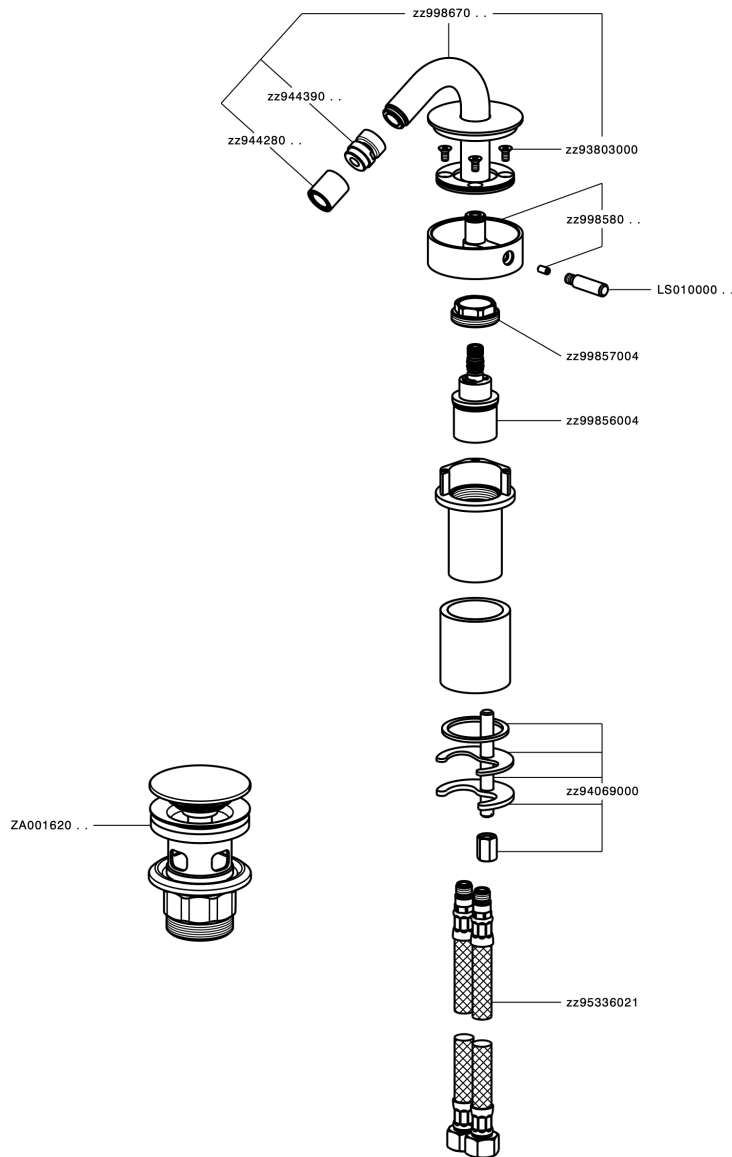

Single lever bidet mixer SLIM_SM001550

MODEL **SM001550**

Single lever bidet mixer, with 1"1/4 Click Clack waste, G.3/8" stainless steel flexible hoses

AVAILABLE FINISHINGS

-  **40** 40 Matt Black
-  **4Q** 4Q Matt White
-  **6T** 6T Chrome/Matt Black
-  **7D** 7D Polished Nickel/Matt Black

CHARACTERISTICS

Cartridge Spare Parts **ZZ99856004**

27 mm Progressive single-lever cartridge

Single lever bidet mixer SLIM_SM001550

SM001550

<https://en.cisal.it/single-lever-bidet-mixer-slim-sm001550>

2026-05-17