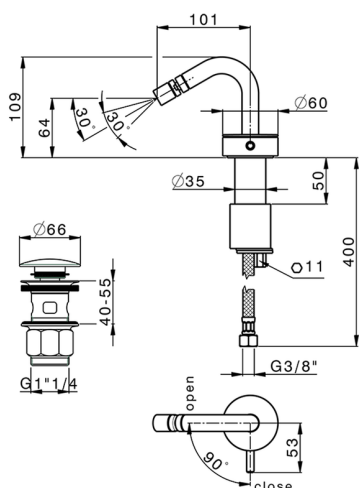

Single lever bidet mixer SLIM_SM001550

MODEL **SM001550**

Single lever bidet mixer, with 1"1/4 Click Clack waste, G.3/8" stainless steel flexible hoses

AVAILABLE FINISHINGS

-  **40** 40 Matt Black
-  **4Q** 4Q Matt White
-  **6T** 6T Chrome/Matt Black
-  **7D** 7D Polished Nickel/Matt Black

CHARACTERISTICS

Cartridge Spare Parts **ZZ99856004**

27 mm Progressive single-lever cartridge

Single lever bidet mixer SLIM_SM001550

SM001550

<https://en.cisal.it/single-lever-bidet-mixer-slim-sm001550>

2026-04-06