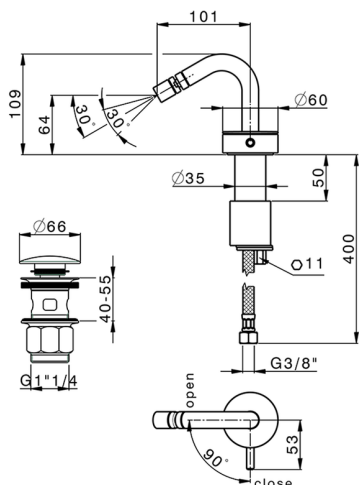

Single lever bidet mixer SLIM_SM001550

MODEL **SM001550**

Single lever bidet mixer, with 1"1/4 Click Clack waste, G.3/8" stainless steel flexible hoses

AVAILABLE FINISHINGS

-  **40** 40 Matt Black
-  **4Q** 4Q Matt White
-  **6T** 6T Chrome/Matt Black
-  **7D** 7D Polished Nickel/Matt Black

CHARACTERISTICS

Cartridge Spare Parts **ZZ99856004**

27 mm Progressive single-lever cartridge

Single lever bidet mixer SLIM_SM001550

SM001550

<https://en.cisal.it/single-lever-bidet-mixer-slim-sm001550>

2026-04-26