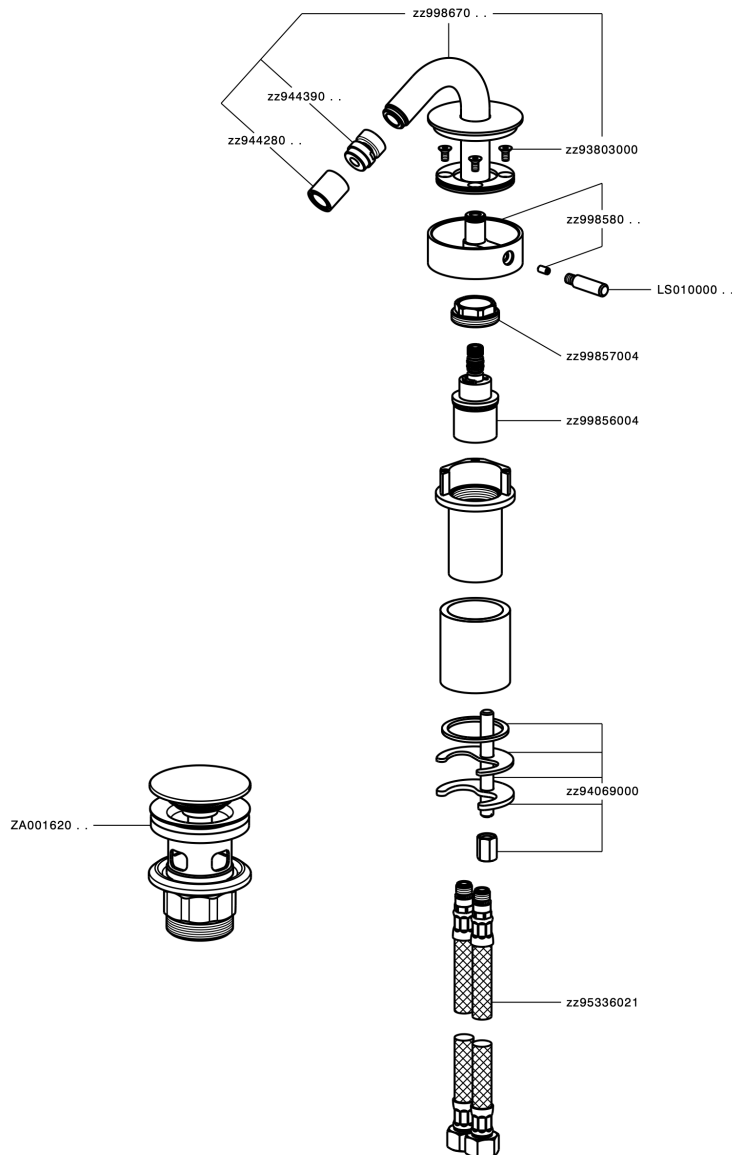

## Single lever bidet mixer SLIM\_SM001550

SM001550

<https://en.cisal.it/single-lever-bidet-mixer-slim-sm001550>

2026-04-06