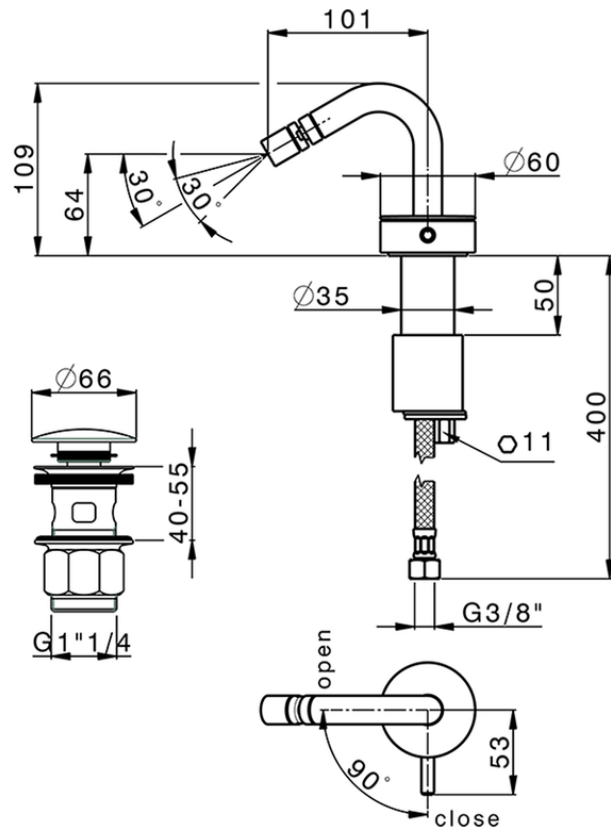

Single lever bidet mixer SLIM_SM001550

SM001550

<https://en.cisal.it/single-lever-bidet-mixer-slim-sm001550>

2026-05-17