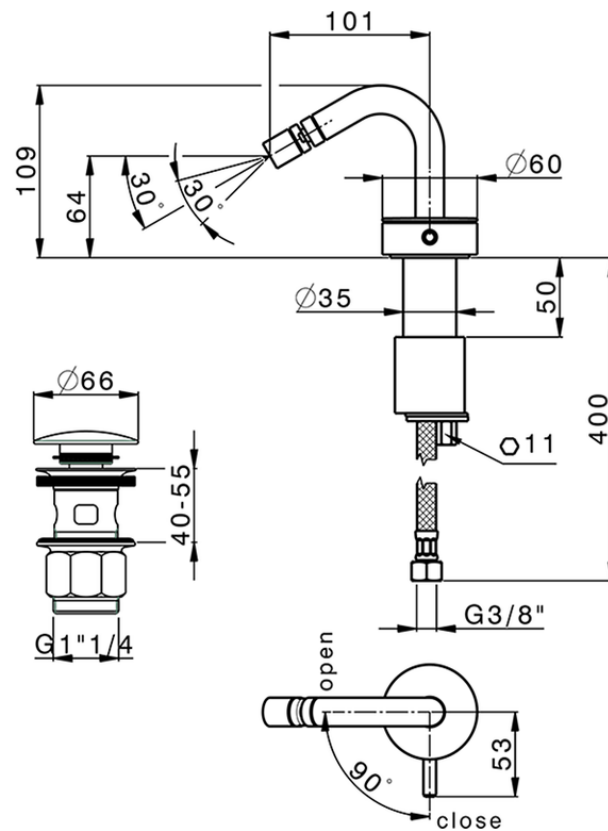

## Single lever bidet mixer SLIM\_SM001550

SM001550

<https://en.cisal.it/single-lever-bidet-mixer-slim-sm001550>

2026-04-26