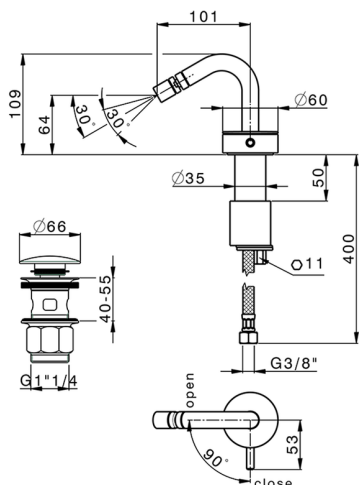

Single lever bidet mixer SLIM_SM001550

MODEL **SM001550**

Single lever bidet mixer, with 1"1/4 Click Clack waste, G.3/8" stainless steel flexible hoses

AVAILABLE FINISHINGS

-  **40** 40 Matt Black
-  **4Q** 4Q Matt White
-  **6T** 6T Chrome/Matt Black
-  **7D** 7D Polished Nickel/Matt Black

CHARACTERISTICS

Cartridge Spare Parts **ZZ99856004**

27 mm Progressive single-lever cartridge

Single lever bidet mixer SLIM_SM001550

SM001550

<https://en.cisal.it/single-lever-bidet-mixer-slim-sm001550>

2026-04-06