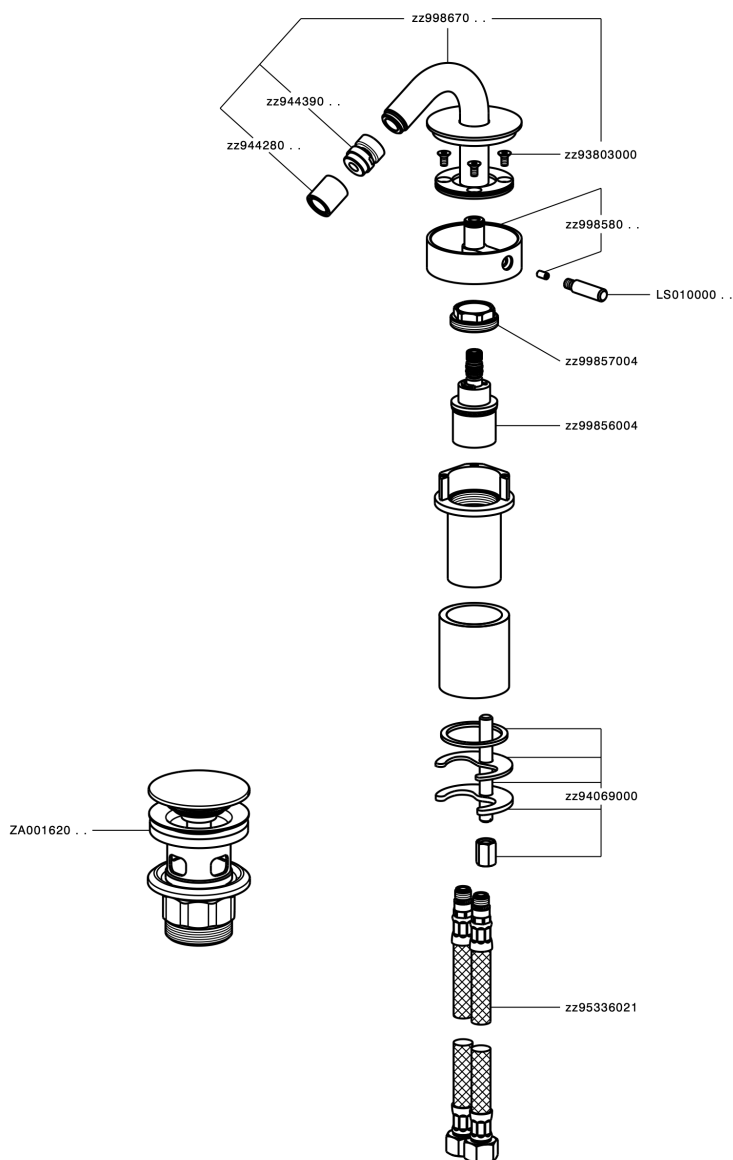

Single lever bidet mixer SLIM_SM001550

MODEL **SM001550**

Single lever bidet mixer, with 1"1/4 Click Clack waste, G.3/8" stainless steel flexible hoses

AVAILABLE FINISHINGS

-  **40** 40 Matt Black
-  **4Q** 4Q Matt White
-  **6T** 6T Chrome/Matt Black
-  **7D** 7D Polished Nickel/Matt Black

CHARACTERISTICS

Cartridge Spare Parts **ZZ99856004**

27 mm Progressive single-lever cartridge

Single lever bidet mixer SLIM_SM001550

SM001550

<https://en.cisal.it/single-lever-bidet-mixer-slim-sm001550>

2026-06-13