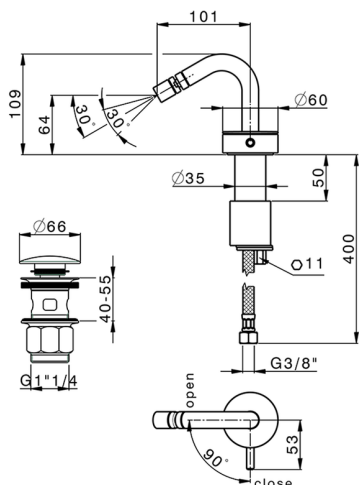

Single lever bidet mixer SLIM_SM001550

MODEL **SM001550**

Single lever bidet mixer, with 1"1/4 Click Clack waste, G.3/8" stainless steel flexible hoses

AVAILABLE FINISHINGS

-  **40** 40 Matt Black
-  **4Q** 4Q Matt White
-  **6T** 6T Chrome/Matt Black
-  **7D** 7D Polished Nickel/Matt Black

CHARACTERISTICS

Cartridge Spare Parts **ZZ99856004**

27 mm Progressive single-lever cartridge

Single lever bidet mixer SLIM_SM001550

SM001550

<https://en.cisal.it/single-lever-bidet-mixer-slim-sm001550>

2026-06-13