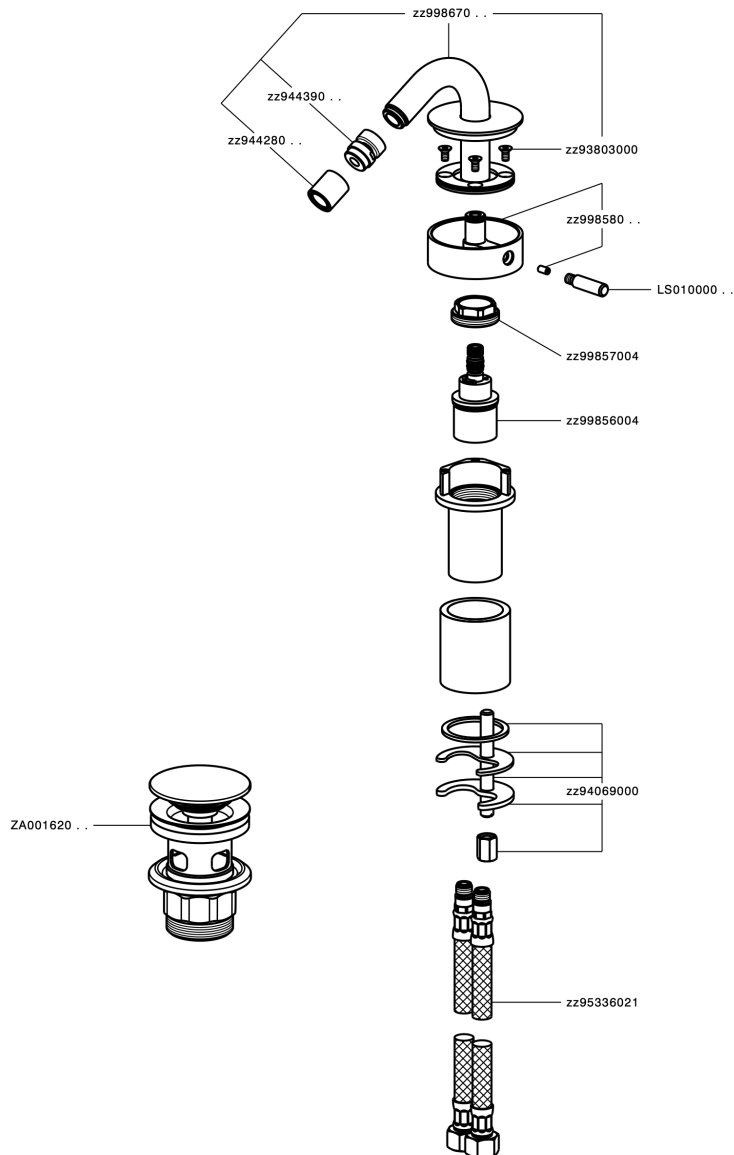

Single lever bidet mixer SLIM_SM001550

MODEL **SM001550**

Single lever bidet mixer, with 1"1/4 Click Clack waste, G.3/8" stainless steel flexible hoses

AVAILABLE FINISHINGS

-  **40** 40 Matt Black
-  **4Q** 4Q Matt White
-  **6T** 6T Chrome/Matt Black
-  **7D** 7D Polished Nickel/Matt Black

CHARACTERISTICS

Cartridge Spare Parts **ZZ99856004**

27 mm Progressive single-lever cartridge

Single lever bidet mixer SLIM_SM001550

SM001550

<https://en.cisal.it/single-lever-bidet-mixer-slim-sm001550>

2026-04-06