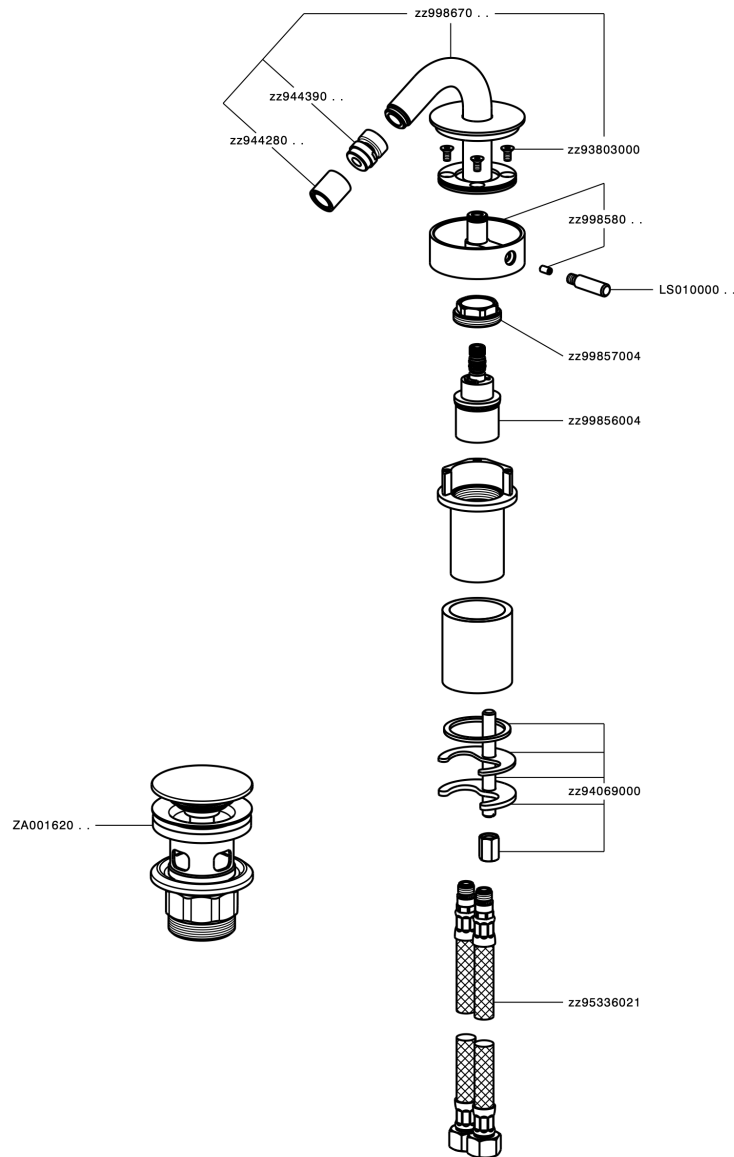

## Single lever bidet mixer SLIM\_SM001550

SM001550

<https://en.cisal.it/single-lever-bidet-mixer-slim-sm001550>

2026-06-14