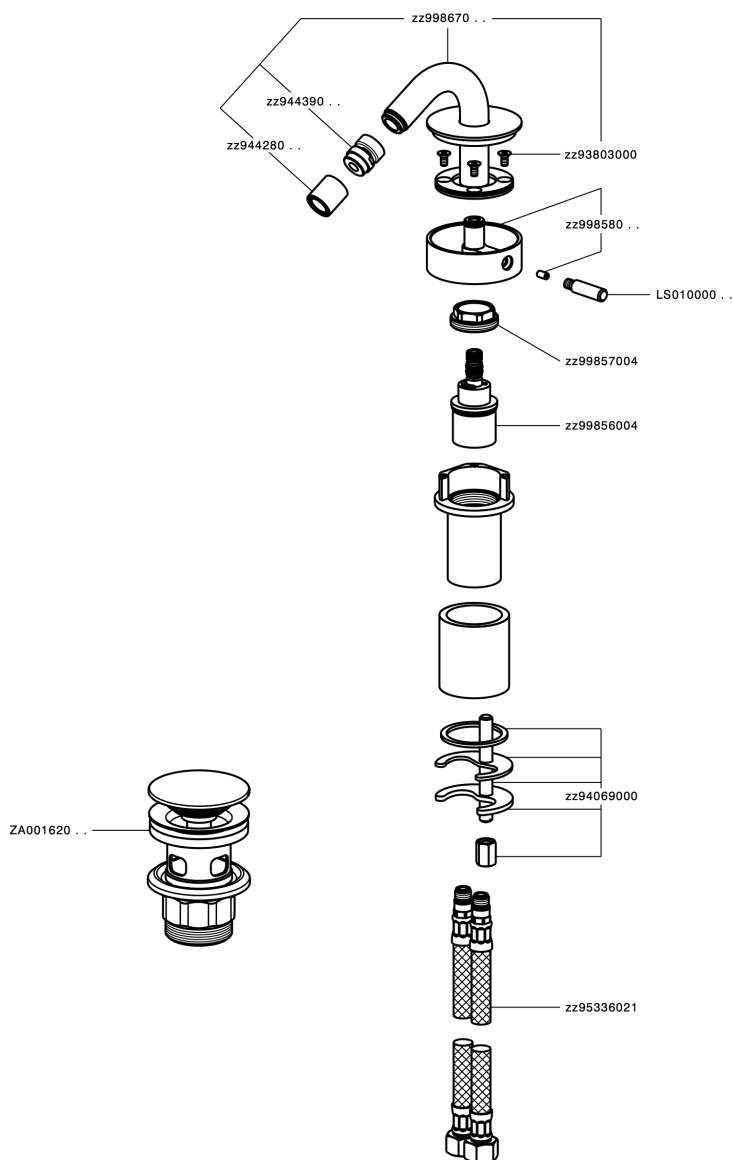

## Single lever bidet mixer SLIM\_SM001550

SM001550

<https://en.cisal.it/single-lever-bidet-mixer-slim-sm001550>

2026-04-28