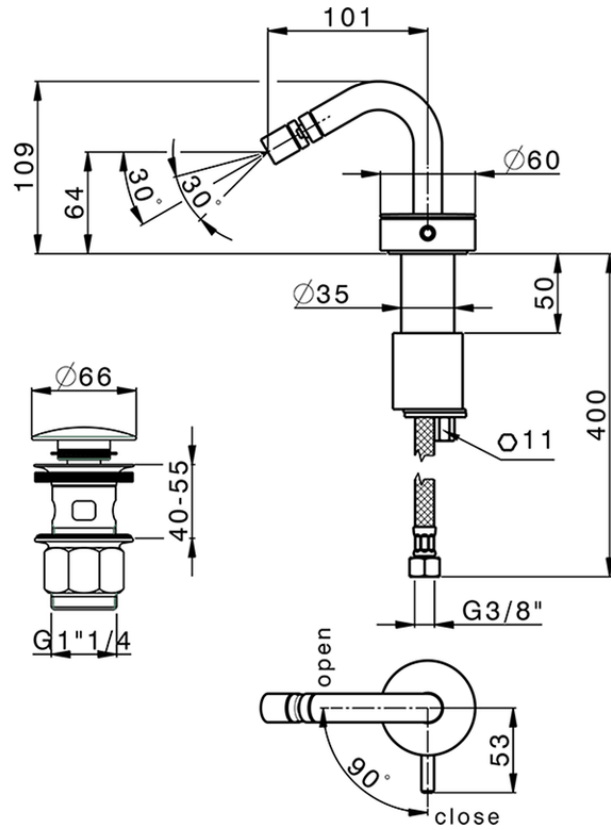

Single lever bidet mixer SLIM_SM001550

SM001550

<https://en.cisal.it/single-lever-bidet-mixer-slim-sm001550>

2026-05-17