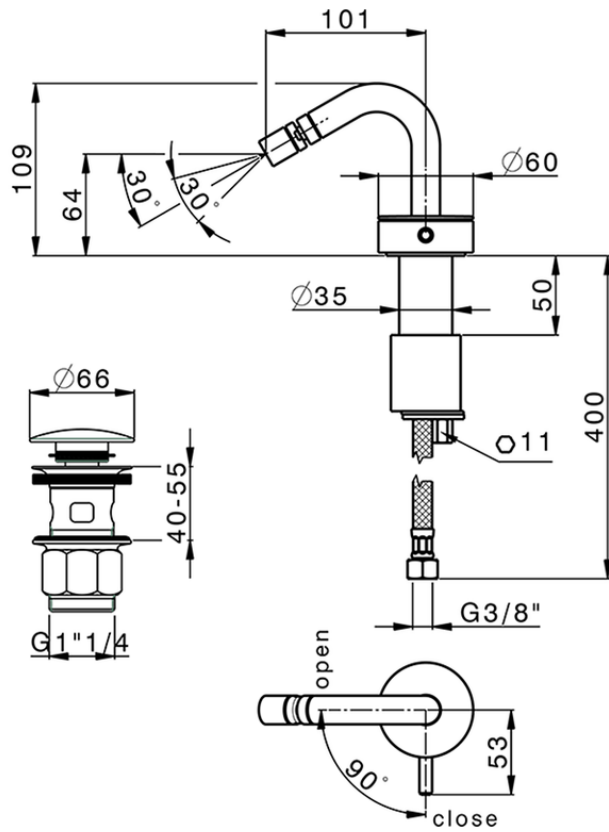

Single lever bidet mixer SLIM_SM001550

SM001550

<https://en.cisal.it/single-lever-bidet-mixer-slim-sm001550>

2026-06-13