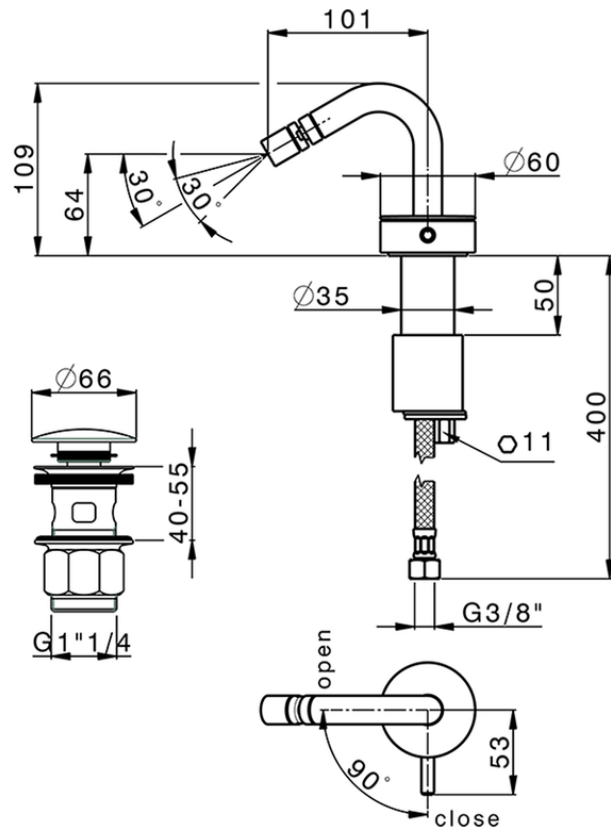

Single lever bidet mixer SLIM_SM001550

SM001550

<https://en.cisal.it/single-lever-bidet-mixer-slim-sm001550>

2026-04-06