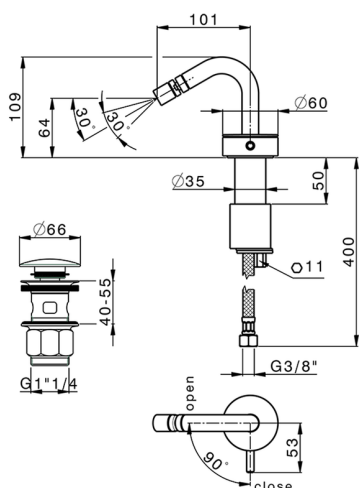

Single lever bidet mixer SLIM_SM001550

MODEL **SM001550**

Single lever bidet mixer, with 1"1/4 Click Clack waste, G.3/8" stainless steel flexible hoses

AVAILABLE FINISHINGS

-  **40** 40 Matt Black
-  **4Q** 4Q Matt White
-  **6T** 6T Chrome/Matt Black
-  **7D** 7D Polished Nickel/Matt Black

CHARACTERISTICS

Cartridge Spare Parts **ZZ99856004**

27 mm Progressive single-lever cartridge

Single lever bidet mixer SLIM_SM001550

SM001550

<https://en.cisal.it/single-lever-bidet-mixer-slim-sm001550>

2026-04-27