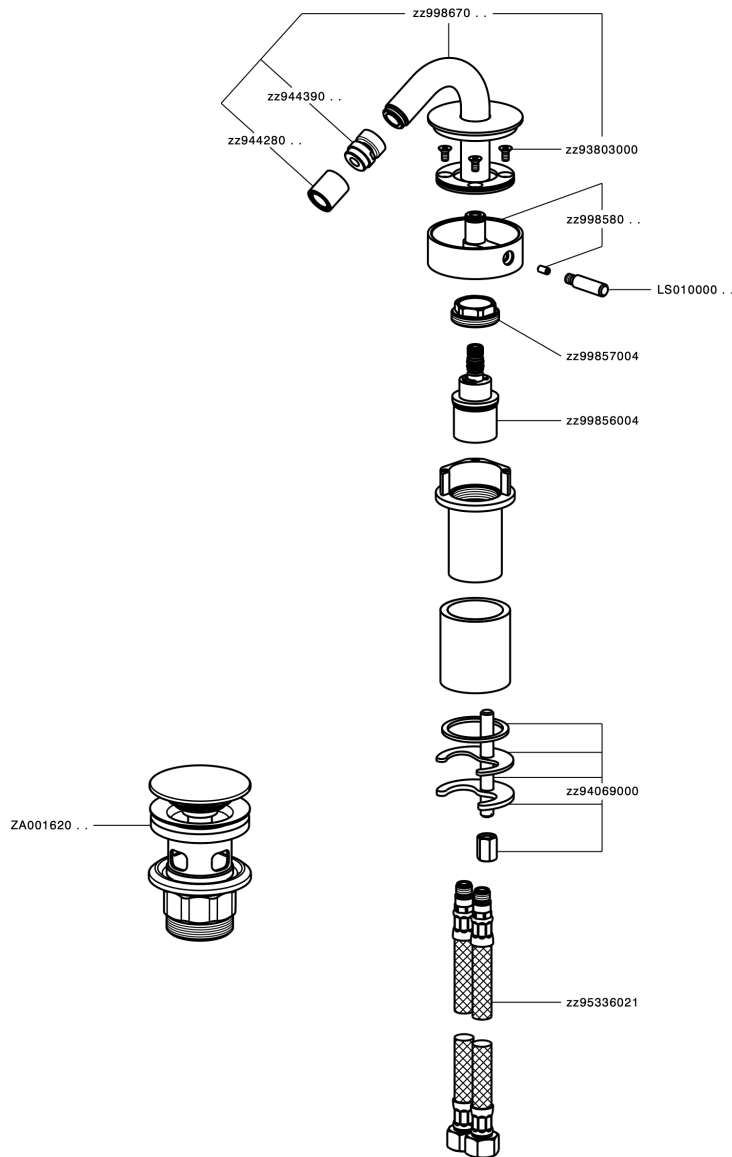

Single lever bidet mixer SLIM_SM001550

MODEL **SM001550**

Single lever bidet mixer, with 1"1/4 Click Clack waste, G.3/8" stainless steel flexible hoses

AVAILABLE FINISHINGS

-  **40** 40 Matt Black
-  **4Q** 4Q Matt White
-  **6T** 6T Chrome/Matt Black
-  **7D** 7D Polished Nickel/Matt Black

CHARACTERISTICS

Cartridge Spare Parts **ZZ99856004**

27 mm Progressive single-lever cartridge

Single lever bidet mixer SLIM_SM001550

SM001550

<https://en.cisal.it/single-lever-bidet-mixer-slim-sm001550>

2026-04-27