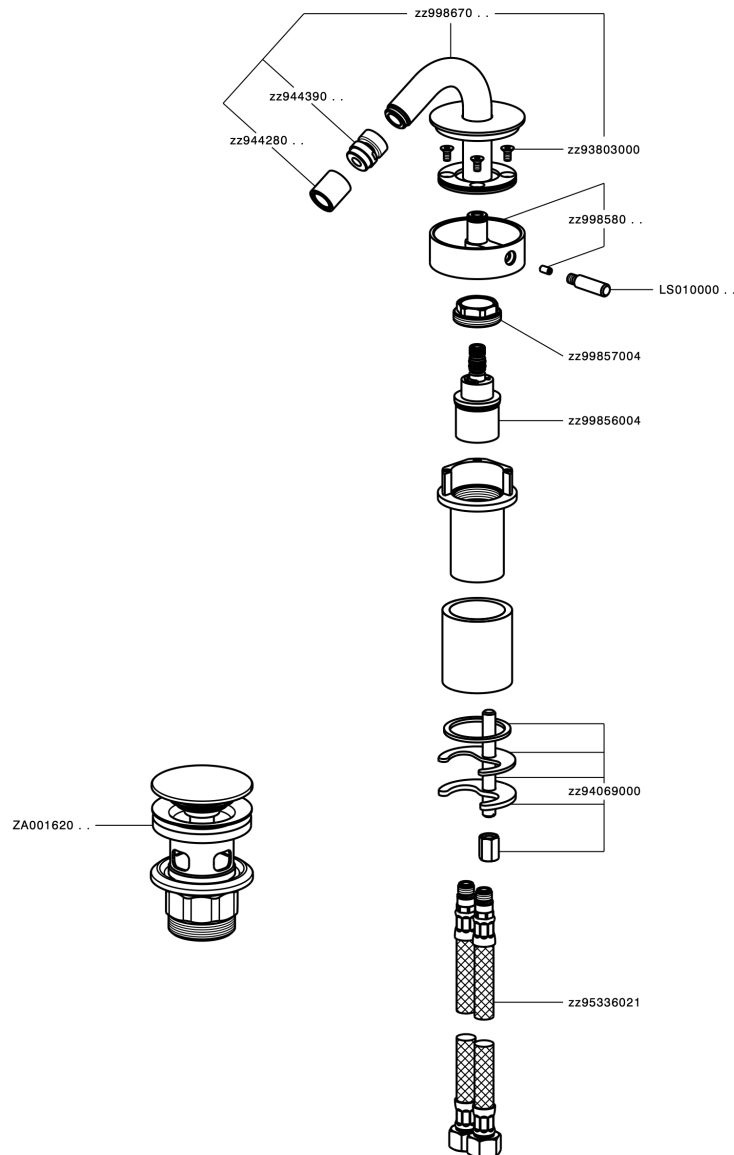

Single lever bidet mixer SLIM_SM001550

SM001550

<https://en.cisal.it/single-lever-bidet-mixer-slim-sm001550>

2026-06-13