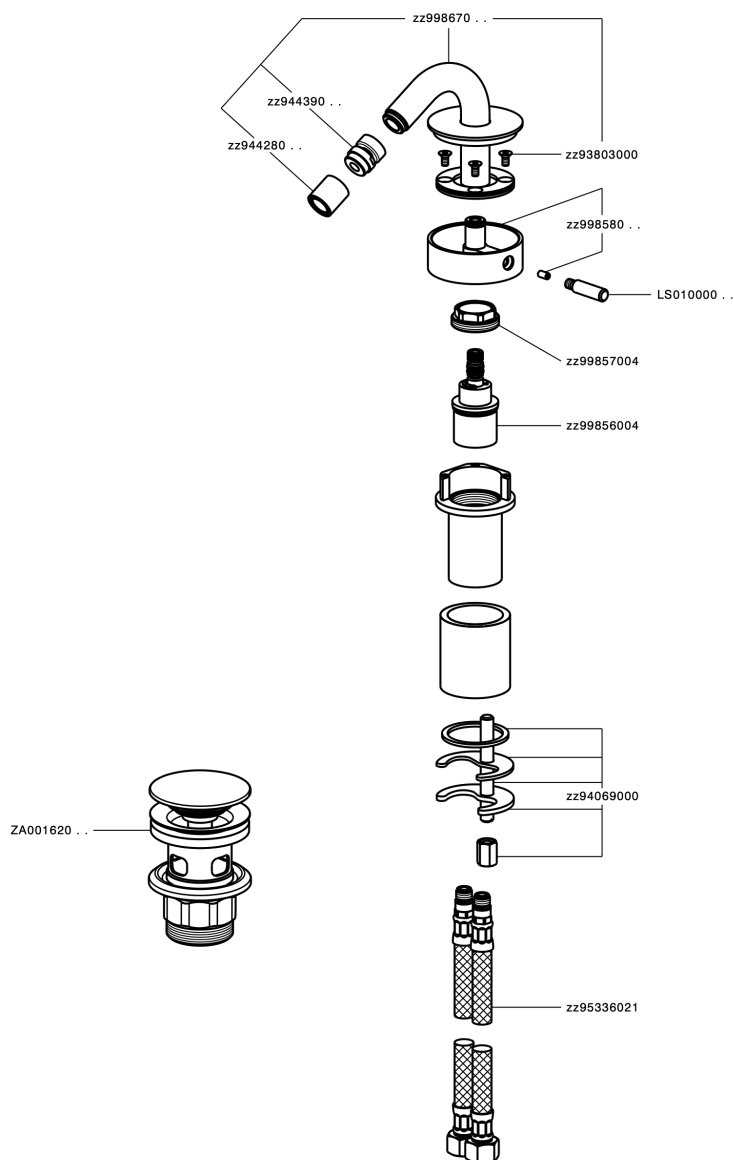

Single lever bidet mixer SLIM_SM001550

SM001550

<https://en.cisal.it/single-lever-bidet-mixer-slim-sm001550>

2026-04-27