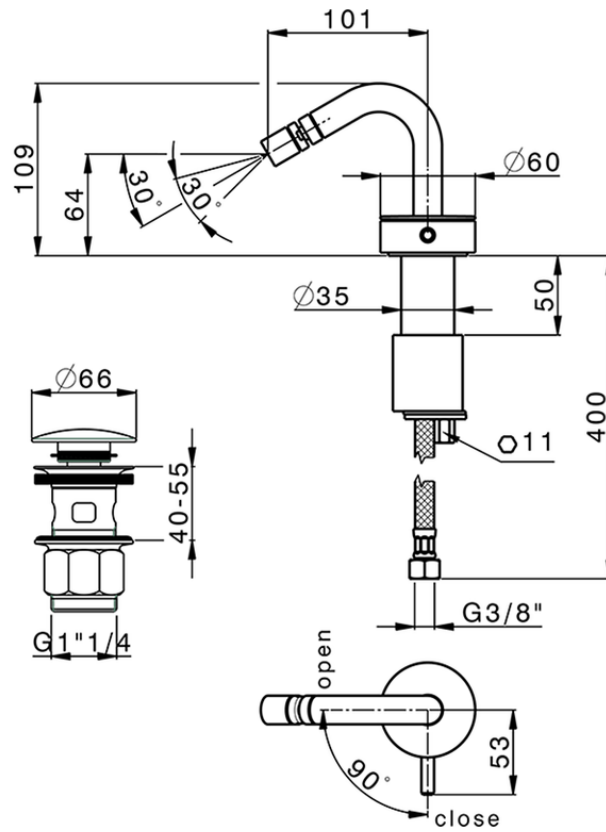

Single lever bidet mixer SLIM_SM001550

SM001550

<https://en.cisal.it/single-lever-bidet-mixer-slim-sm001550>

2026-04-27