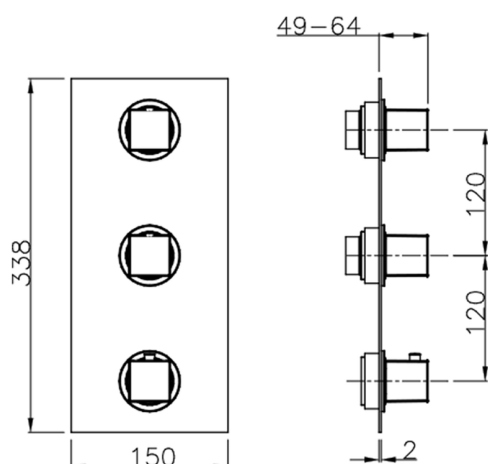

Cover Part for 2 Function Concealed Thermo Valve WELLNESS_WE01V200

MODEL **WE01V200**

Cover Part for 2 Function Concealed Thermo Valve, for item ZA01V200

AVAILABLE FINISHINGS

-  **21** 21 Chrome
-  **2F** 2F Brushed Nickel
-  **2Q** 2Q Black Titanium

2 Function Concealed Thermostatic Valve CONCEALED_ZA01V200

MODEL **ZA01V200**

2 Function Concealed Thermostatic Valve

AVAILABLE FINISHINGS

04 04 Without finishing

CHARACTERISTICS

Concealed **1**
 Cartridge Spare Parts **23.51A.HF**
HF Thermostatic Valve