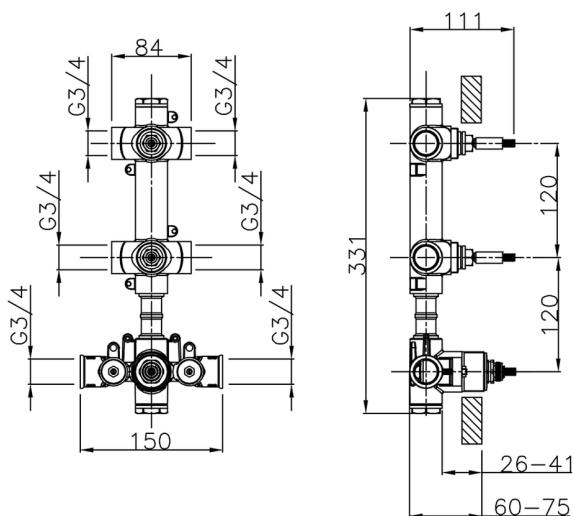

Cover Part for 2 Function Concealed Thermo Valve WELLNESS_WE01V200

MODEL **WE01V200**

Cover Part for 2 Function Concealed Thermo Valve, for item ZA01V200

AVAILABLE FINISHINGS

-  **21** 21 Chrome
-  **2F** 2F Brushed Nickel
-  **2Q** 2Q Black Titanium

2 Function Concealed Thermostatic Valve CONCEALED_ZA01V200

MODEL **ZA01V200**

2 Function Concealed Thermostatic Valve

AVAILABLE FINISHINGS

04 04 Without finishing

CHARACTERISTICS

Concealed **1**
 Cartridge Spare Parts **23.51A.HF**
HF Thermostatic Valve