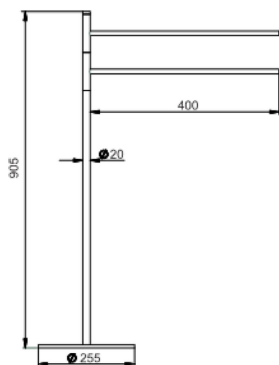

Standing set BATHROOM ACCESSORIES_SY090910

MODEL **SY090910**

Standing set, 2 towel holders

AVAILABLE FINISHINGS

- 
21 21 Chrome
- 
2B 2B Polished Nickel
- 
2F 2F Brushed Nickel
- 
2P 2P Rose Gold
- 
2Q 2Q Black Titanium
- 
40 40 Matt Black
- 
4Q 4Q Matt White