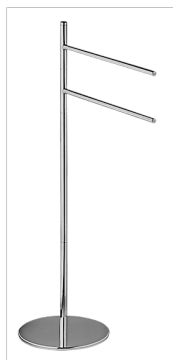

Standing set BATHROOM ACCESSORIES_SY090910

MODEL **SY090910**

Standing set, 2 towel holders

AVAILABLE FINISHINGS

- 
21 21 Chrome
- 
2B 2B Polished Nickel
- 
2F 2F Brushed Nickel
- 
2P 2P Rose Gold
- 
2Q 2Q Black Titanium
- 
40 40 Matt Black
- 
4Q 4Q Matt White