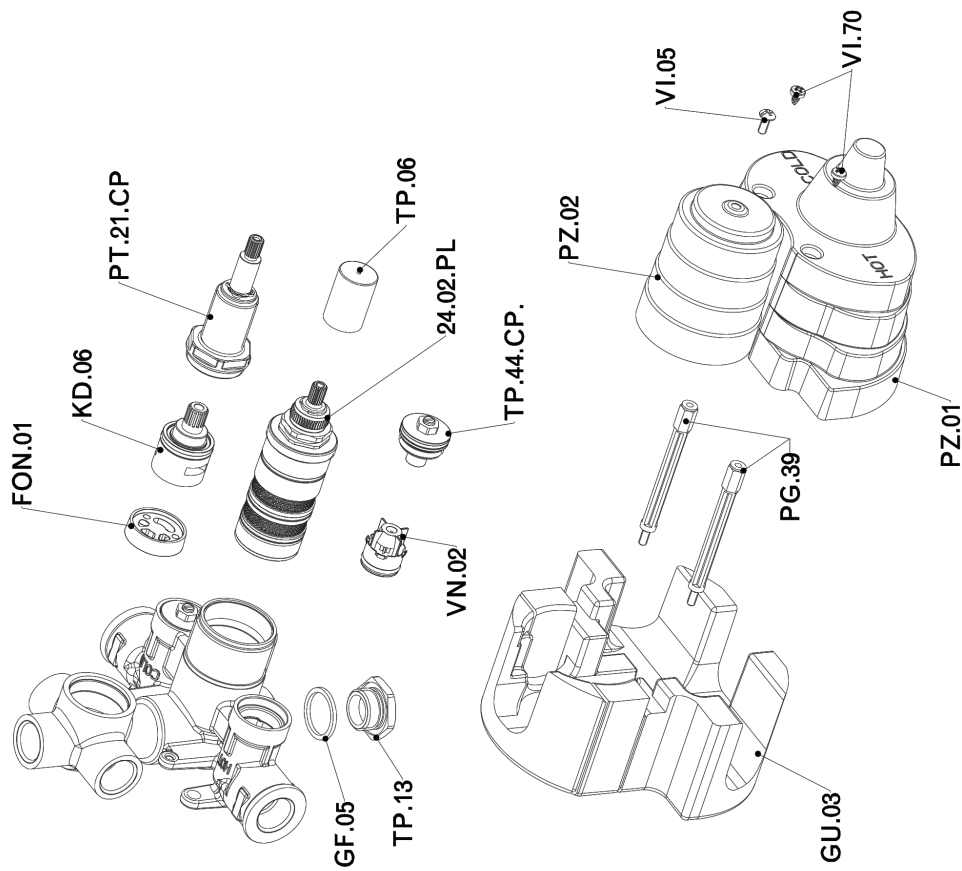

Exposed part for con.thermo.shower valve, 3-outlet SMOOTH X32_X3018200

X3018200

<https://en.cisal.it/exposed-part-for-con-thermo-shower-valve-3-outlet-smooth-x32x3018200>

Concealed thermostatic shower valve, 3-outlets CONCEALED_ZA018201

ZA018201

<https://en.cisal.it/concealed-thermostatic-shower-valve-3-outlets-concealedza018201>

2024-09-16