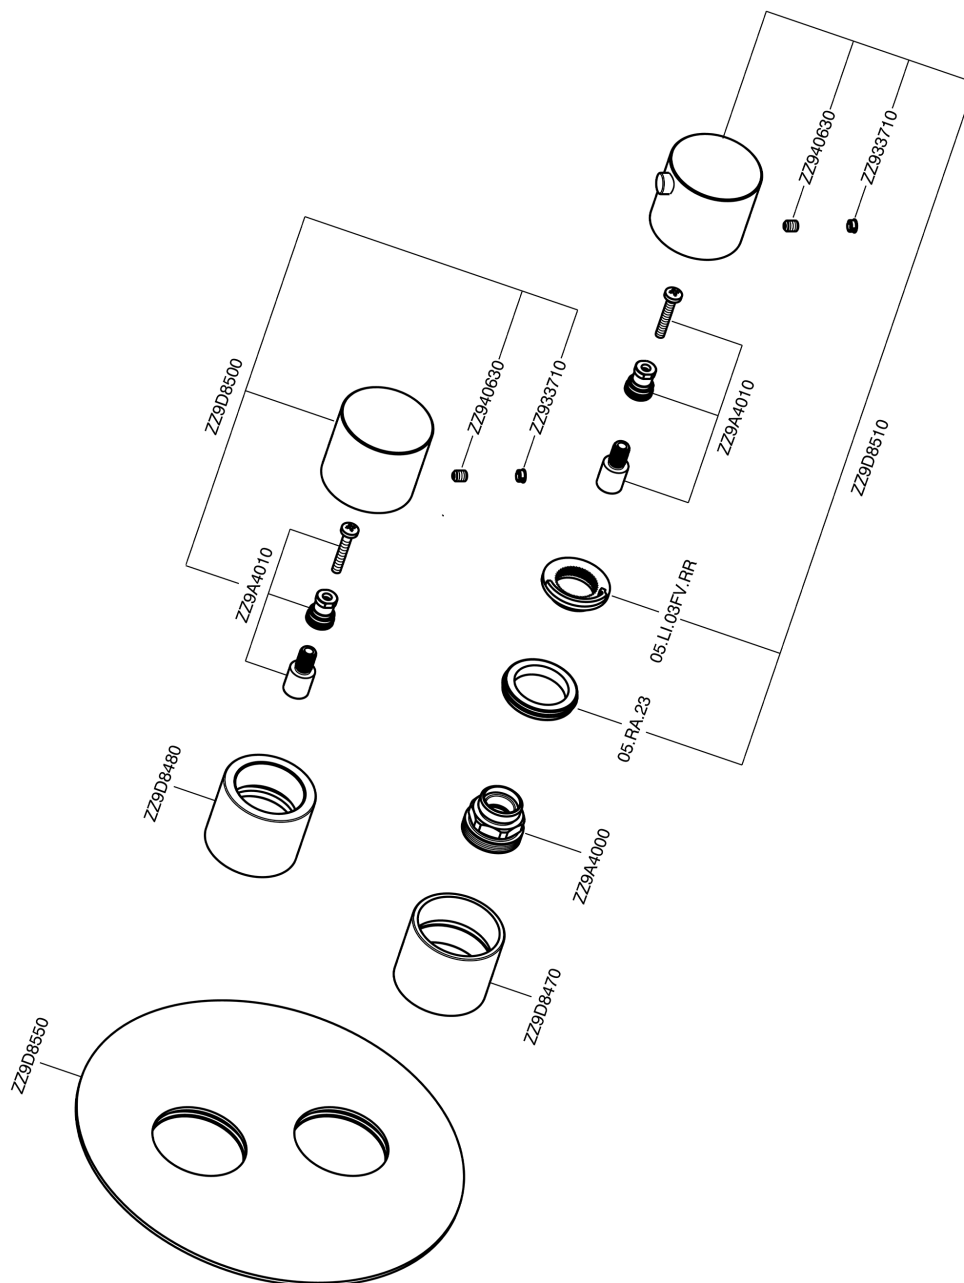

Exposed part for con.thermo.shower valve, 3-outlet SMOOTH X32_X3018200

X3018200

<https://en.cisal.it/exposed-part-for-con-thermo-shower-valve-3-outlet-smooth-x32x3018200>

Concealed thermostatic shower valve, 3-outlets CONCEALED_ZA018201

ZA018201

<https://en.cisal.it/concealed-thermostatic-shower-valve-3-outlets-concealedza018201>

2024-09-16