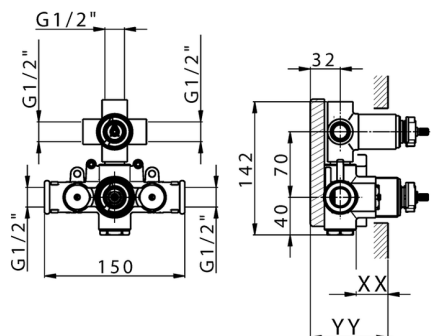

## Concealed thermostatic shower valve, 3-outlets CONCEALED\_ZA018201

MODEL **ZA018201**

Concealed thermostatic shower valve, 3-outlets, with 1/2" 3 outlet deviastop cartridge, without trim kit

AVAILABLE FINISHINGS

CHARACTERISTICS

Concealed **1**  
 Cartridge Spare Parts **24.04A.PP**  
**8x20 Plus P Thermostatic Valve**

Piastra/Plate/Plaque/Platte/Placa  
 2-3mm: XX 25-40 YY 76-91  
 10 mm: XX 16-31 YY 65-80