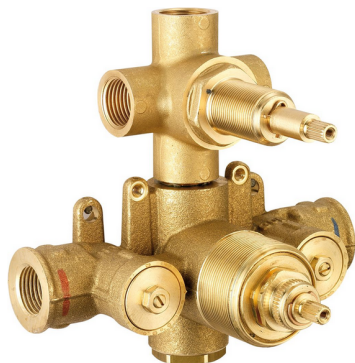

## Exposed part for con.thermo.shower valve, 3-outlet SMOOTH X32\_X3018200

MODEL **X3018200**

Exposed part for con.thermo.shower valve, 3-outlet, with 3 outlet deviator, without concealed part, for item ZA018201, with smooth handles - Inox AISI 316L

### Thermostatic

The Cisal thermostatic is your personal water manager, helping you to handle, control and save water and energy.

## Exposed part for con.thermo.shower valve, 3-outlet SMOOTH X32\_X3018200

X3018200

<https://en.cisal.it/exposed-part-for-con-thermo-shower-valve-3-outlet-smooth-x32x3018200>

## Concealed thermostatic shower valve, 3-outlets CONCEALED\_ZA018201

MODEL **ZA018201**

Concealed thermostatic shower valve, 3-outlets, with 1/2" 3 outlet deviastop cartridge, without trim kit

AVAILABLE FINISHINGS