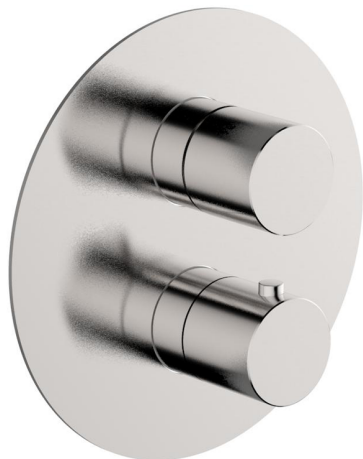

## Exposed part for con.thermo.shower valve, 3-outlet SMOOTH X32\_X3018200

MODEL **X3018200**

Exposed part for con.thermo.shower valve, 3-outlet, with 3 outlet deviator, without concealed part, for item ZA018201, with smooth handles - Inox AISI 316L

## Exposed part for con.thermo.shower valve, 3-outlet SMOOTH X32\_X3018200

X3018200

<https://en.cisal.it/exposed-part-for-con-thermo-shower-valve-3-outlet-smooth-x32x3018200>

## Concealed thermostatic shower valve, 3-outlets CONCEALED\_ZA018201

MODEL **ZA018201**

Concealed thermostatic shower valve, 3-outlets, with 1/2" 3 outlet deviastop cartridge, without trim kit

AVAILABLE FINISHINGS

### DeviaStop

The Cisal Devia Stop technology allows to adjust the water flow and to direct it to the selected output point (overhead soaker, hand shower, etc).