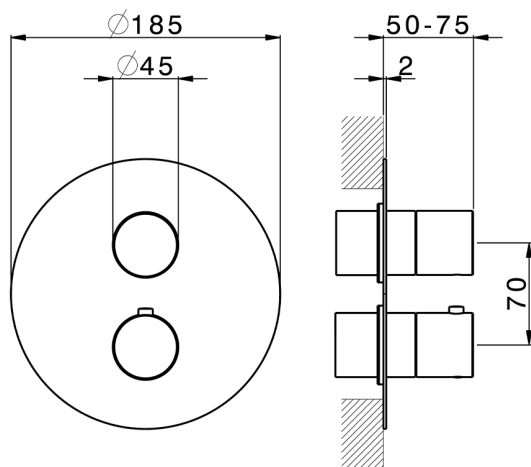

CHARACTERISTICS

Installation **Concealed**
Required concealed parts **ZA018201**

Thermostatic

The Cisal thermostatic is your personal water manager, helping you to handle, control and save water and energy.