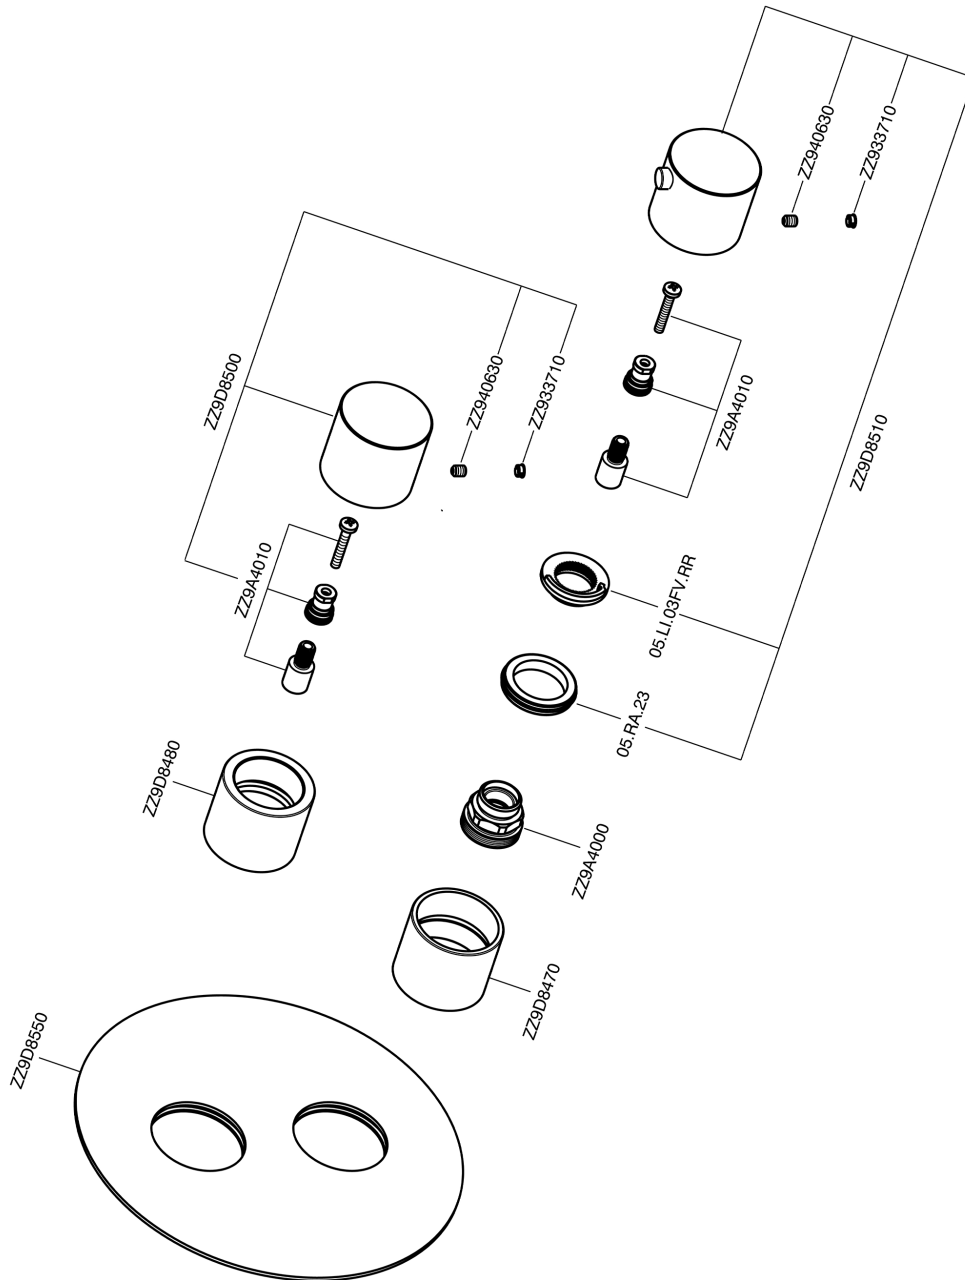

## Exposed part for con.thermo.shower valve, 3-outlet SMOOTH X32\_X3018200

MODEL **X3018200**

Exposed part for con.thermo.shower valve, 3-outlet, with 3 outlet deviator, without concealed part, for item ZA018201, with smooth handles - Inox AISI 316L

## Exposed part for con.thermo.shower valve, 3-outlet SMOOTH X32\_X3018200

X3018200

<https://en.cisal.it/exposed-part-for-con-thermo-shower-valve-3-outlet-smooth-x32x3018200>

## Concealed thermostatic shower valve, 3-outlets CONCEALED\_ZA018201

MODEL **ZA018201**

Concealed thermostatic shower valve, 3-outlets, with 1/2" 3 outlet deviastop cartridge, without trim kit

AVAILABLE FINISHINGS

### DeviaStop

The Cisal Devia Stop technology allows to adjust the water flow and to direct it to the selected output point (overhead soaker, hand shower, etc).