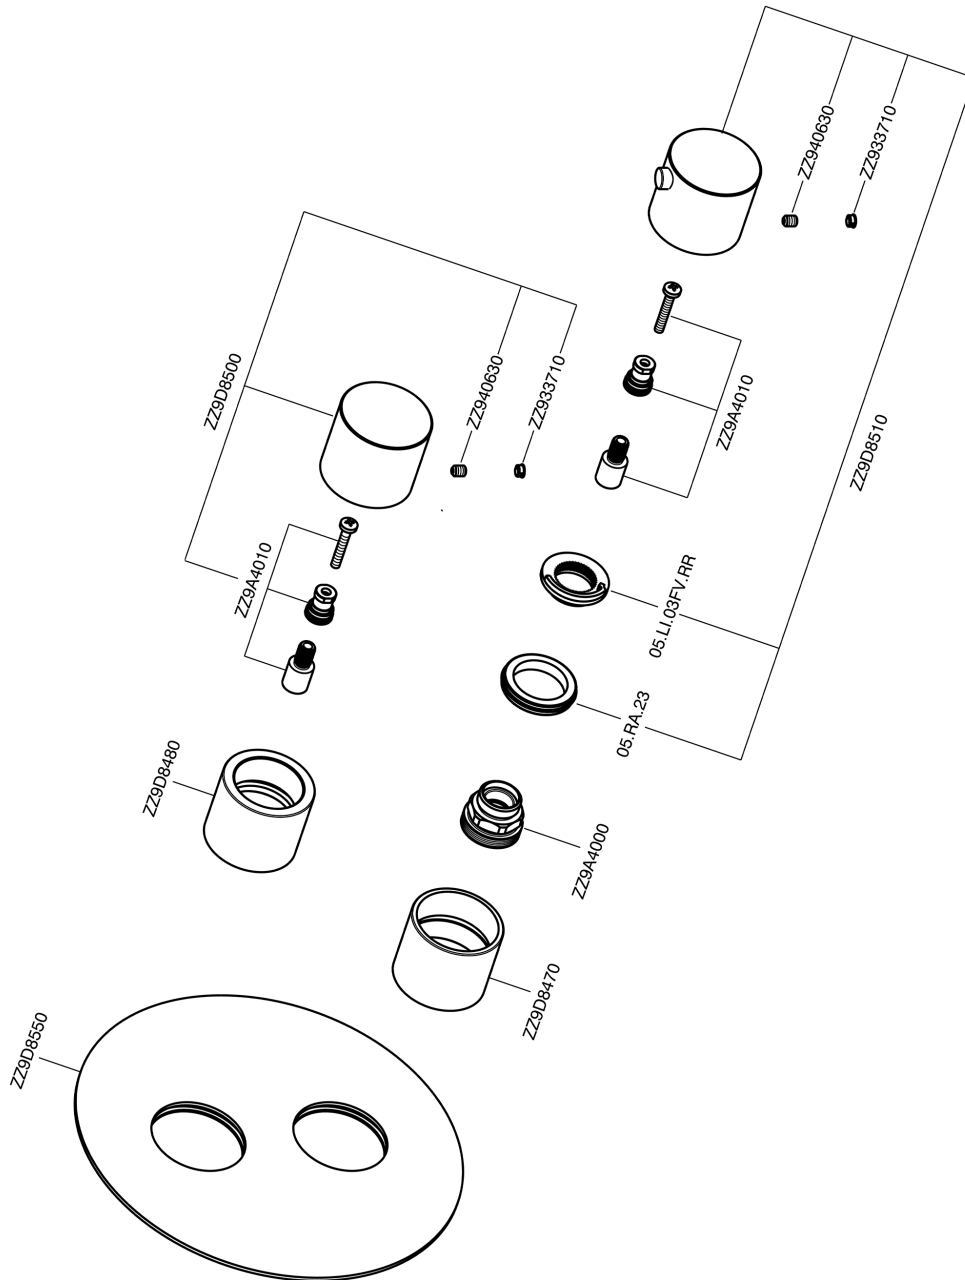

## Exposed part for con.thermo.shower valve, 3-outlet SMOOTH X32\_X3018200

X3018200

<https://en.cisal.it/exposed-part-for-con-thermo-shower-valve-3-outlet-smooth-x32x3018200>

## Concealed thermostatic shower valve, 3-outlets CONCEALED\_ZA018201

ZA018201

<https://en.cisal.it/concealed-thermostatic-shower-valve-3-outlets-concealedza018201>

2024-09-19