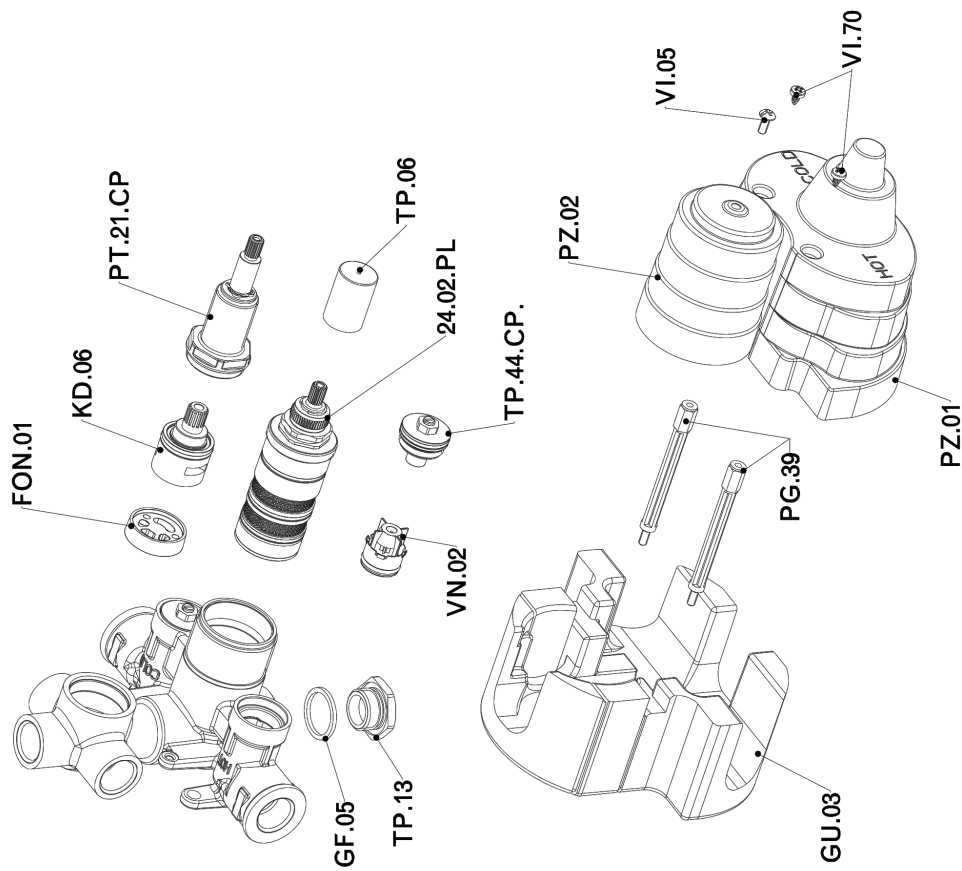

## Exposed part for con.thermo.shower valve, 3-outlet SMOOTH X32\_X3018200

X3018200

<https://en.cisal.it/exposed-part-for-con-thermo-shower-valve-3-outlet-smooth-x32x3018200>

## Concealed thermostatic shower valve, 3-outlets CONCEALED\_ZA018201

ZA018201

<https://en.cisal.it/concealed-thermostatic-shower-valve-3-outlets-concealedza018201>

2024-09-19