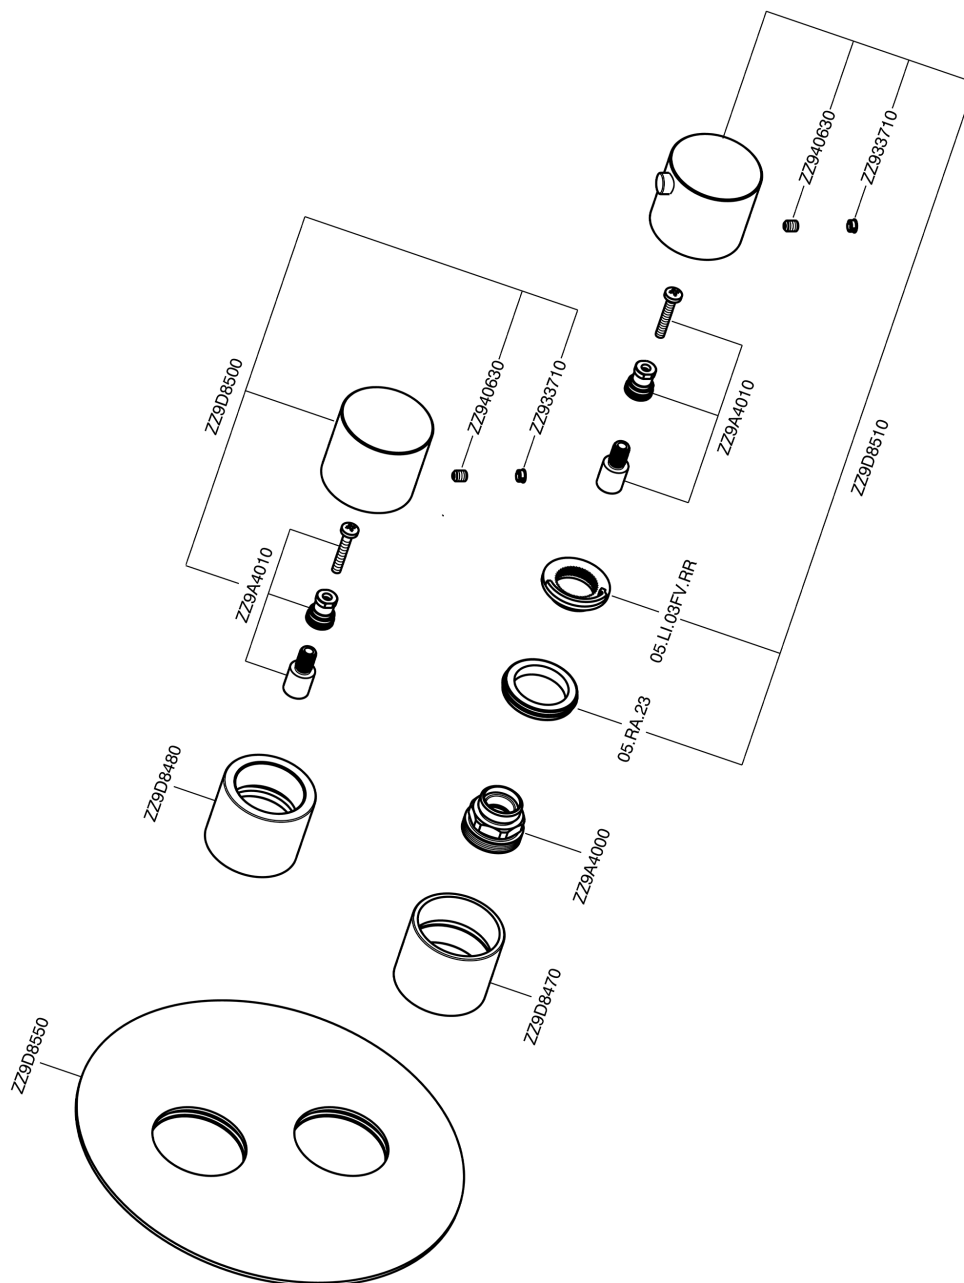

Exposed part for con.thermo.shower valve, 3-outlet SMOOTH X32_X3018200

X3018200

<https://en.cisal.it/exposed-part-for-con-thermo-shower-valve-3-outlet-smooth-x32x3018200>

Concealed thermostatic shower valve, 3-outlets CONCEALED_ZA018201

ZA018201

<https://en.cisal.it/concealed-thermostatic-shower-valve-3-outlets-concealedza018201>

2024-09-19