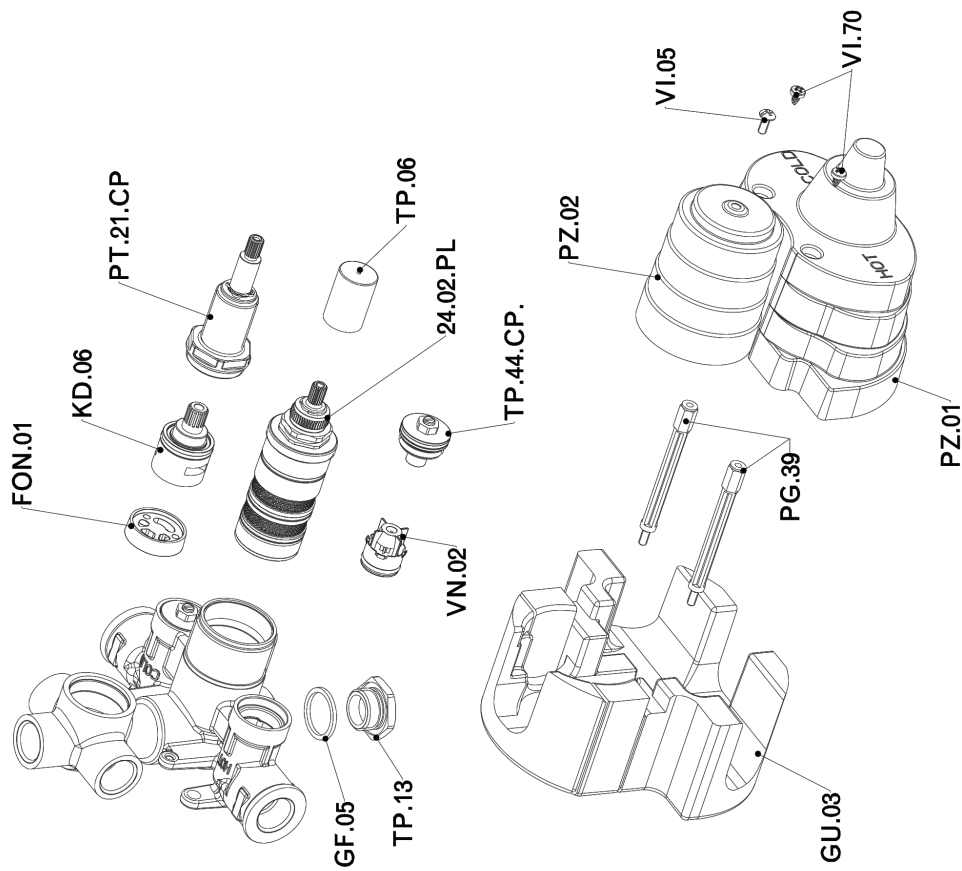

Exposed part for con.thermo.shower valve, 3-outlet SMOOTH X32_X3018200

X3018200

<https://en.cisal.it/exposed-part-for-con-thermo-shower-valve-3-outlet-smooth-x32x3018200>

Concealed thermostatic shower valve, 3-outlets CONCEALED_ZA018201

ZA018201

<https://en.cisal.it/concealed-thermostatic-shower-valve-3-outlets-concealedza018201>

2024-09-19