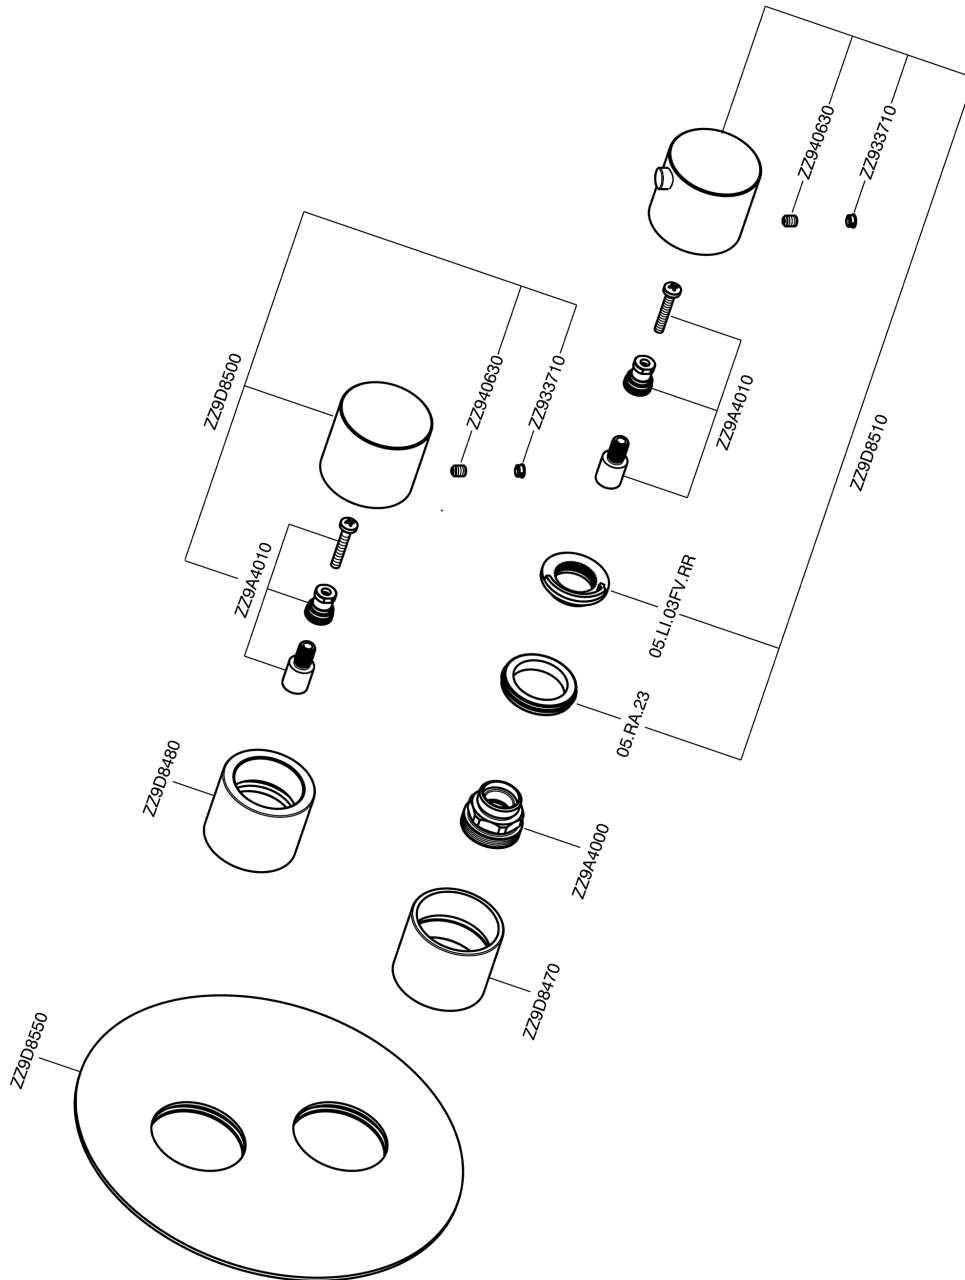

Exposed part for con.thermo.shower valve, 3-outlet SMOOTH X32_X3018200

X3018200

<https://en.cisal.it/exposed-part-for-con-thermo-shower-valve-3-outlet-smooth-x32x3018200>

Concealed thermostatic shower valve, 3-outlets CONCEALED_ZA018201

ZA018201

<https://en.cisal.it/concealed-thermostatic-shower-valve-3-outlets-concealedza018201>

2024-09-19