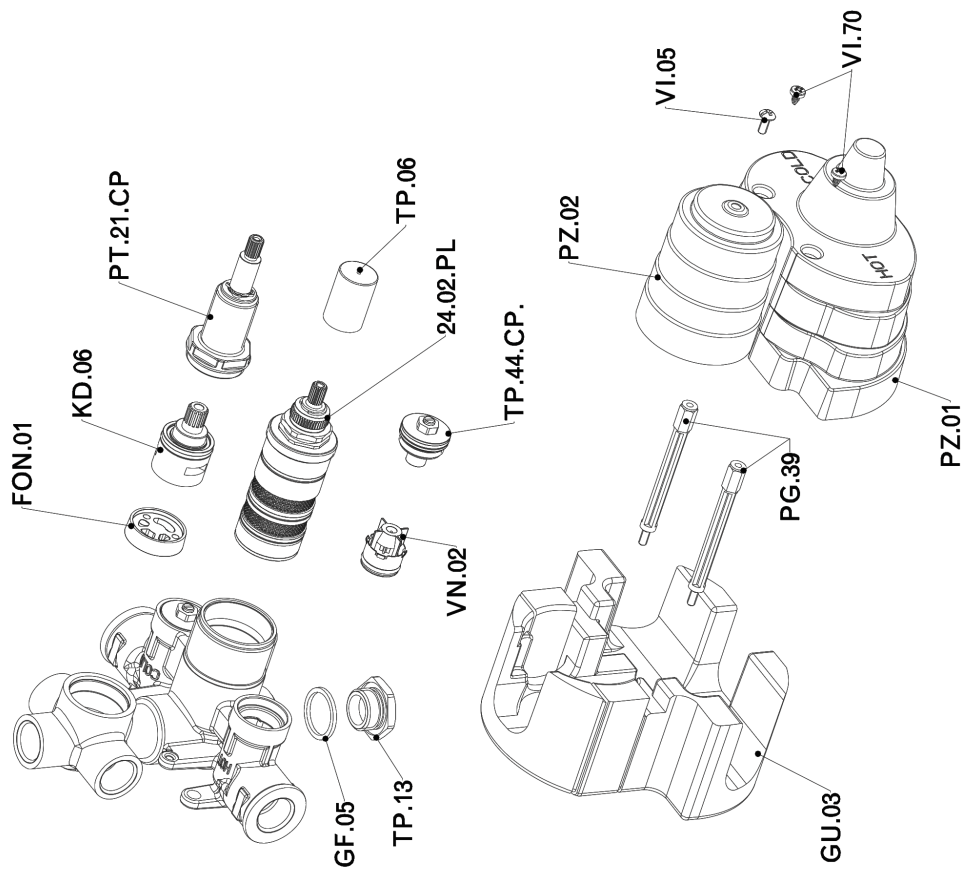

Exposed part for con.thermo.shower valve, 3-outlet SMOOTH X32_X3018200

X3018200

<https://en.cisal.it/exposed-part-for-con-thermo-shower-valve-3-outlet-smooth-x32x3018200>

Concealed thermostatic shower valve, 3-outlets CONCEALED_ZA018201

ZA018201

<https://en.cisal.it/concealed-thermostatic-shower-valve-3-outlets-concealedza018201>

2024-09-19