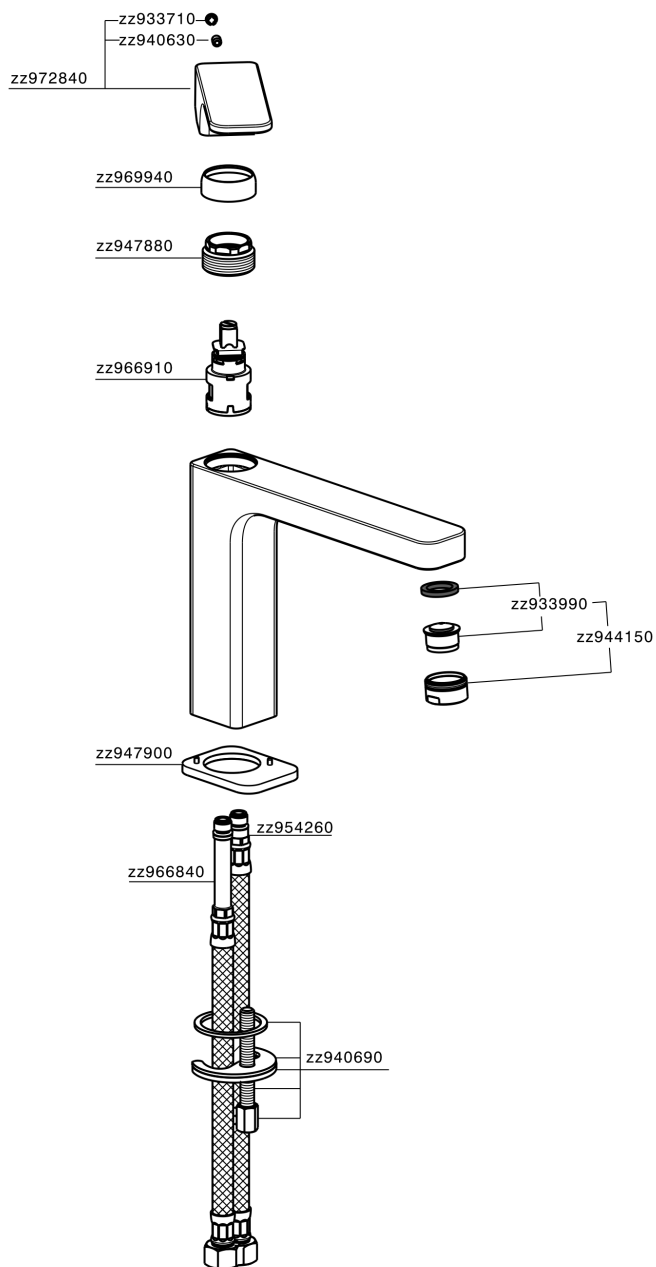

Single lever 'medium' basin mixer EnergySave CUBIC_CU001505

CU001505

<https://en.cisal.it/single-lever-medium-basin-mixer-energysave-cubic-cu001505>

2026-04-10