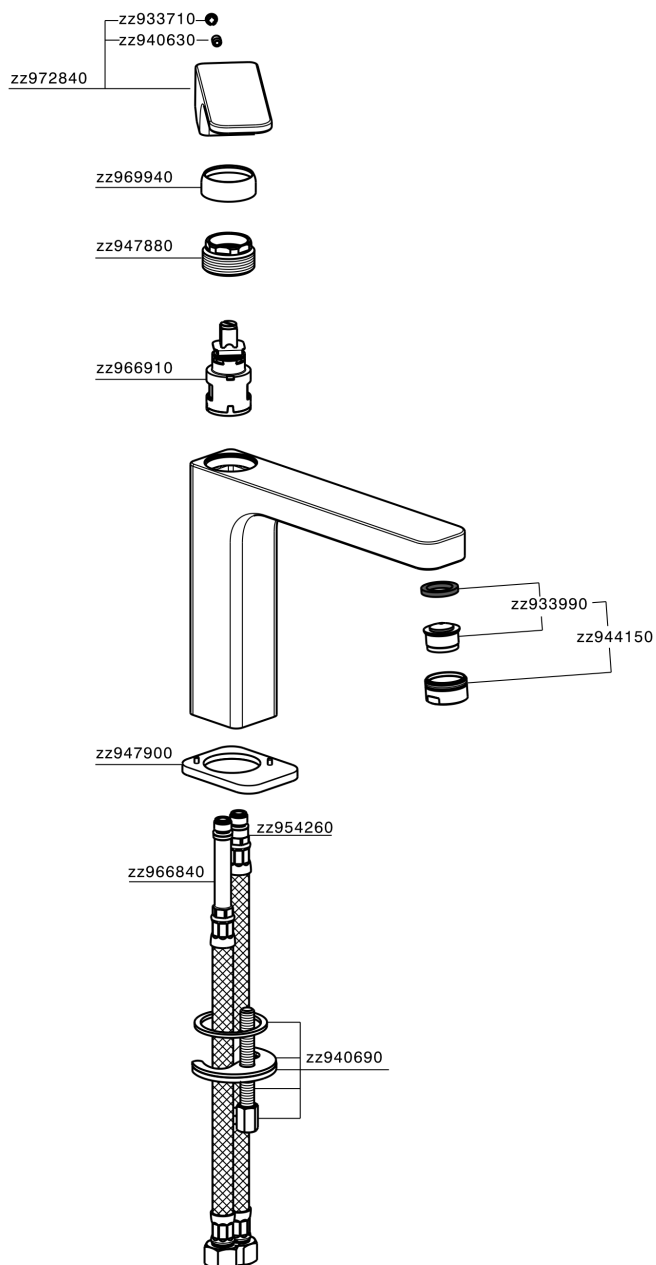

Single lever 'medium' basin mixer EnergySave CUBIC_CU001505

CU001505

<https://en.cisal.it/single-lever-medium-basin-mixer-energysave-cubic-cu001505>

2026-06-14