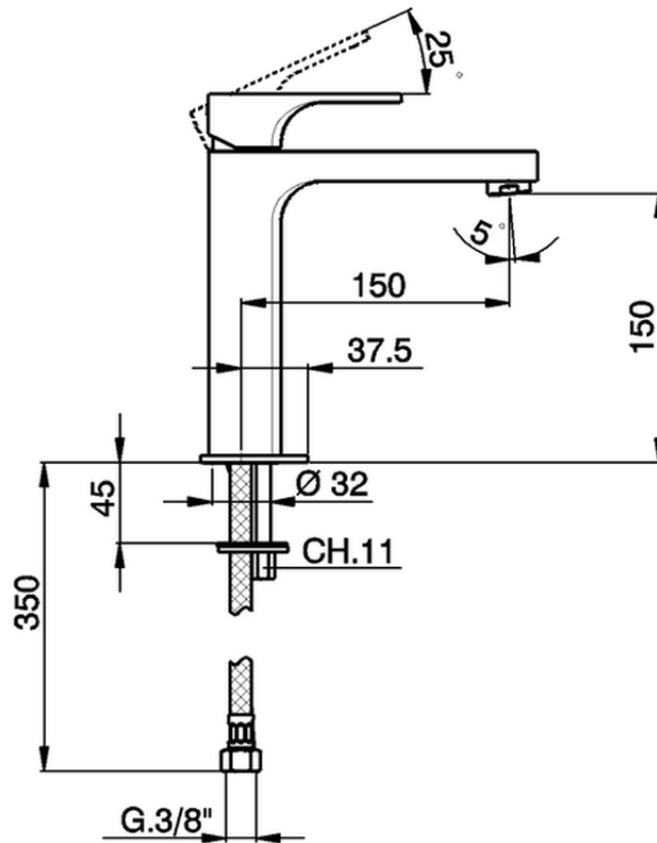

Single lever 'medium' basin mixer EnergySave CUBIC_CU001505

CU001505

<https://en.cisal.it/single-lever-medium-basin-mixer-energysave-cubic-cu001505>

2026-04-08