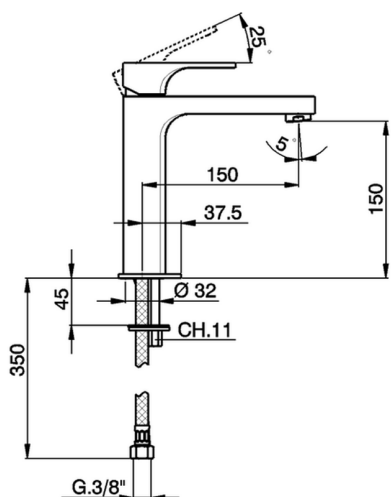

Single lever 'medium' basin mixer EnergySave CUBIC_CU001505

MODEL **CU001505**

Single lever 'medium' basin mixer
EnergySave, without automatic pop-up waste, G.3/8"
stainless steel flexible hose

AVAILABLE FINISHINGS

-  **21** 21 Chrome
-  **2B** 2B Polished Nickel
-  **2F** 2F Brushed Nickel
-  **40** 40 Matt Black

CHARACTERISTICS

Cartridge Spare Parts **ZZ96691000**

25 mm Cartridge

EcoStop

EcoStop feature limits water flow to approximately 50% of maximum output with one point of resistance on setting. Push slightly past the middle stop only when full water output is required. This will save water up to 50%.

EnergySave

Thanks to the EnergySave device, only cold water will be drawn if the lever is operated in the central position, so that the water heater will not be engaged and no hot water wasted, leading to considerable savings in energy and costs. The temperature can be adjusted by rotating the lever to the left, until the desired temperature is reached.