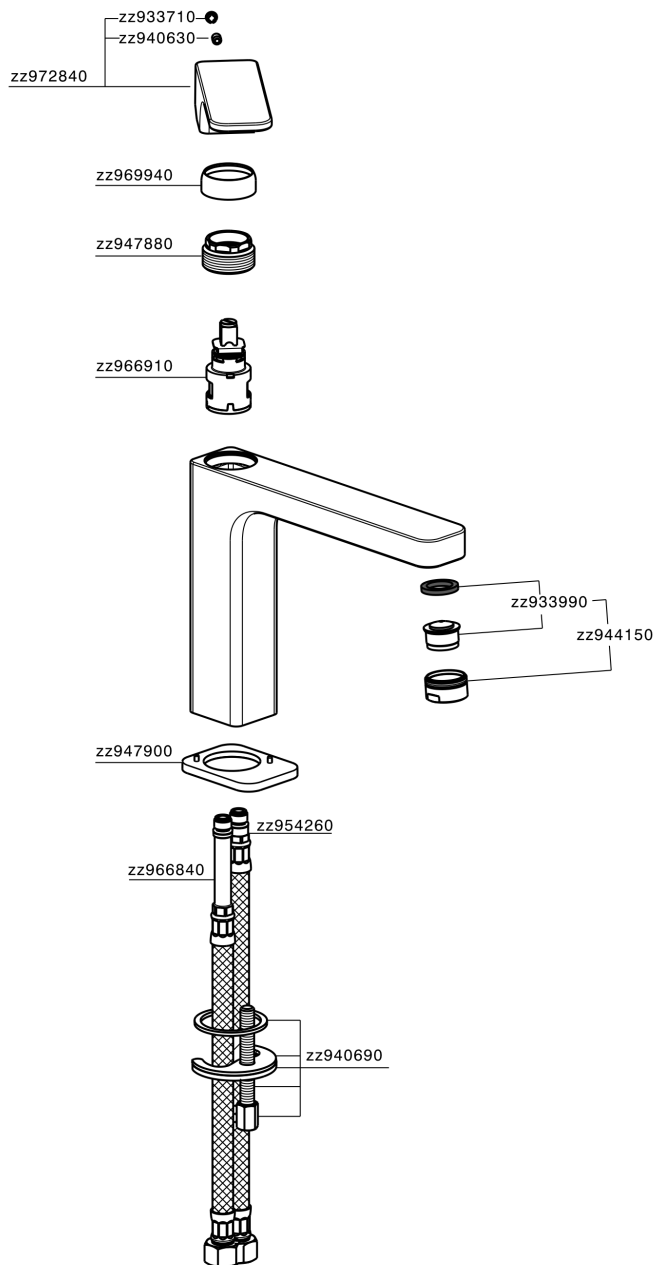

Single lever 'medium' basin mixer EnergySave CUBIC_CU001505

CU001505

<https://en.cisal.it/single-lever-medium-basin-mixer-energysave-cubic-cu001505>

2026-06-13