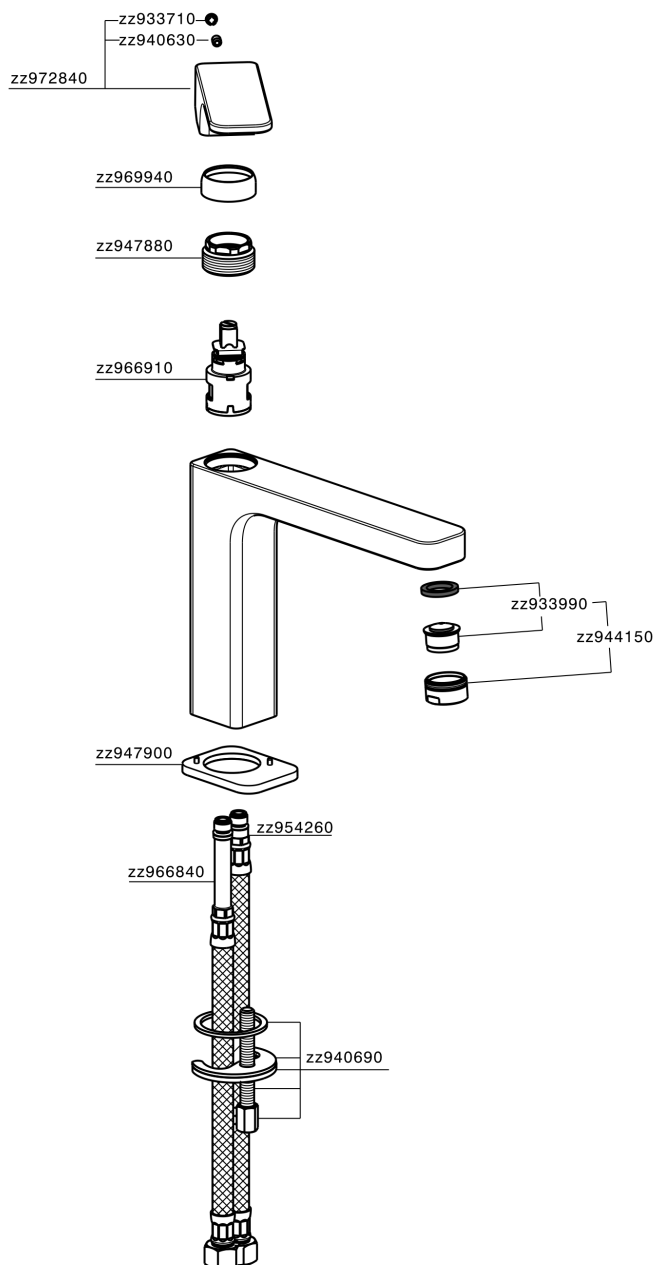

Single lever 'medium' basin mixer EnergySave CUBIC_CU001505

CU001505

<https://en.cisal.it/single-lever-medium-basin-mixer-energysave-cubic-cu001505>

2026-04-08