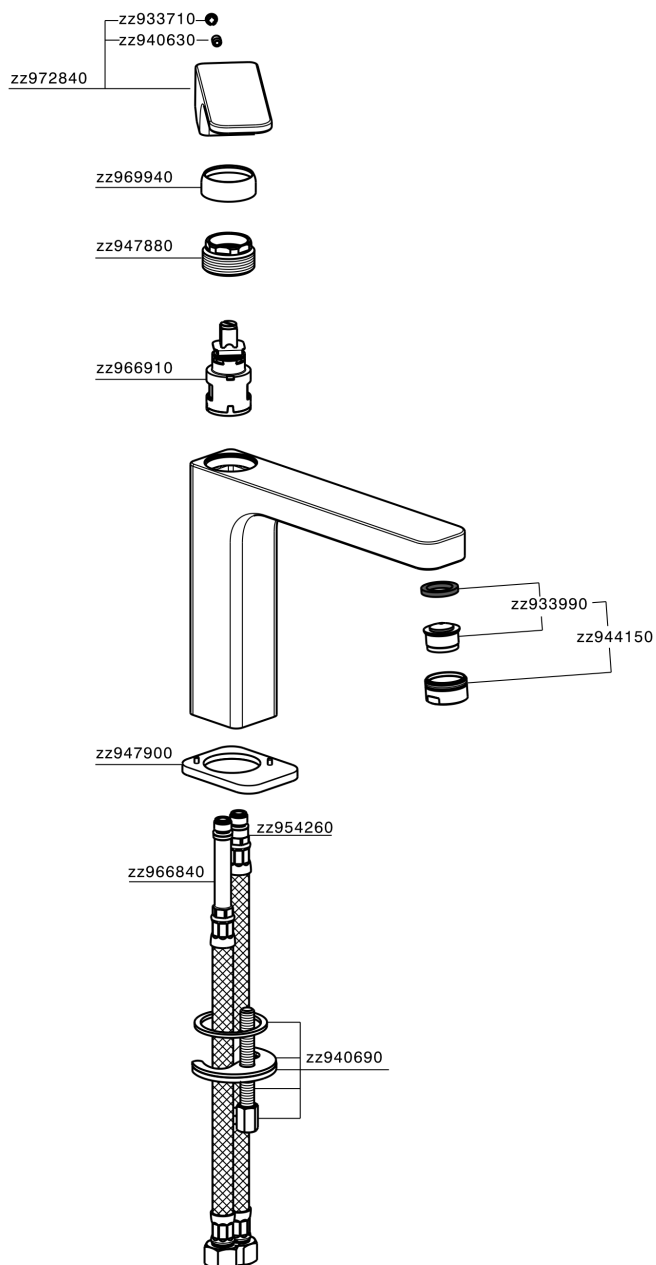

Single lever 'medium' basin mixer EnergySave CUBIC_CU001505

CU001505

<https://en.cisal.it/single-lever-medium-basin-mixer-energysave-cubic-cu001505>

2026-05-20