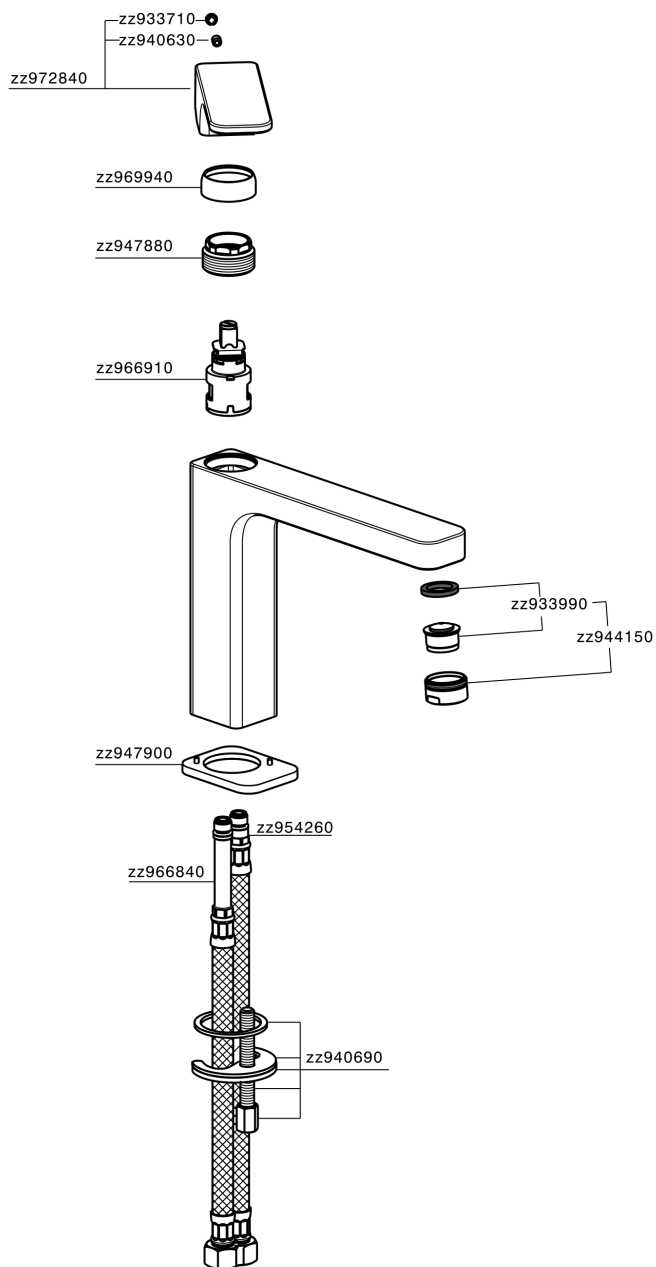

Single lever 'medium' basin mixer EnergySave CUBIC_CU001505

CU001505

<https://en.cisal.it/single-lever-medium-basin-mixer-energysave-cubic-cu001505>

2026-04-30