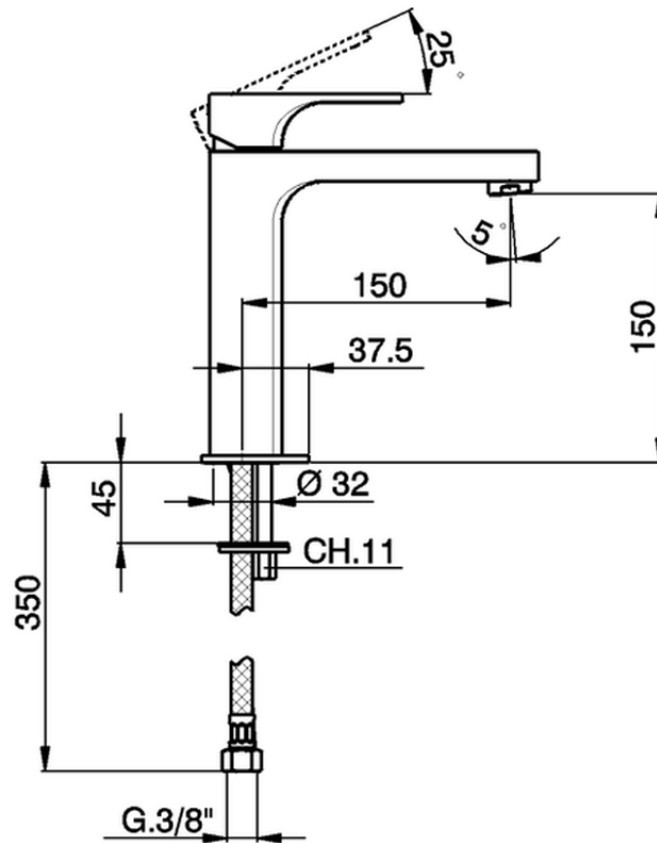

Single lever 'medium' basin mixer EnergySave CUBIC_CU001505

CU001505

<https://en.cisal.it/single-lever-medium-basin-mixer-energysave-cubic-cu001505>

2026-06-14