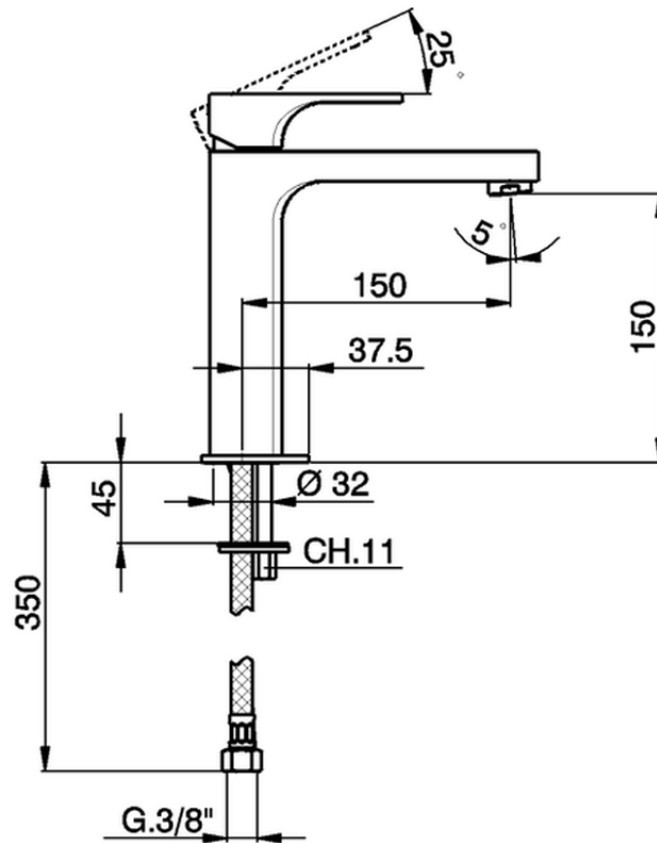

## Single lever 'medium' basin mixer EnergySave CUBIC\_CU001505

CU001505

<https://en.cisal.it/single-lever-medium-basin-mixer-energysave-cubic-cu001505>

2026-04-29