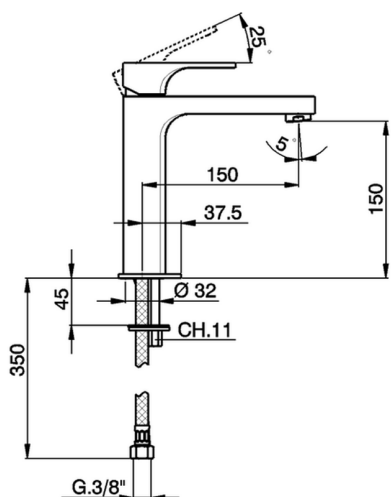

Single lever 'medium' basin mixer EnergySave CUBIC_CU001505

MODEL **CU001505**

Single lever 'medium' basin mixer
EnergySave, without automatic pop-up waste, G.3/8"
stainless steel flexible hose

AVAILABLE FINISHINGS

-  **21** 21 Chrome
-  **2B** 2B Polished Nickel
-  **2F** 2F Brushed Nickel
-  **40** 40 Matt Black

CHARACTERISTICS

Cartridge Spare Parts **ZZ96691000**
25 mm Cartridge

EcoStop

EcoStop feature limits water flow to approximately 50% of maximum output with one point of resistance on setting. Push slightly past the middle stop only when full water output is required. This will save water up to 50%.

EnergySave

Thanks to the EnergySave device, only cold water will be drawn if the lever is operated in the central position, so that the water heater will not be engaged and no hot water wasted, leading to considerable savings in energy and costs. The temperature can be adjusted by rotating the lever to the left, until the desired temperature is reached.