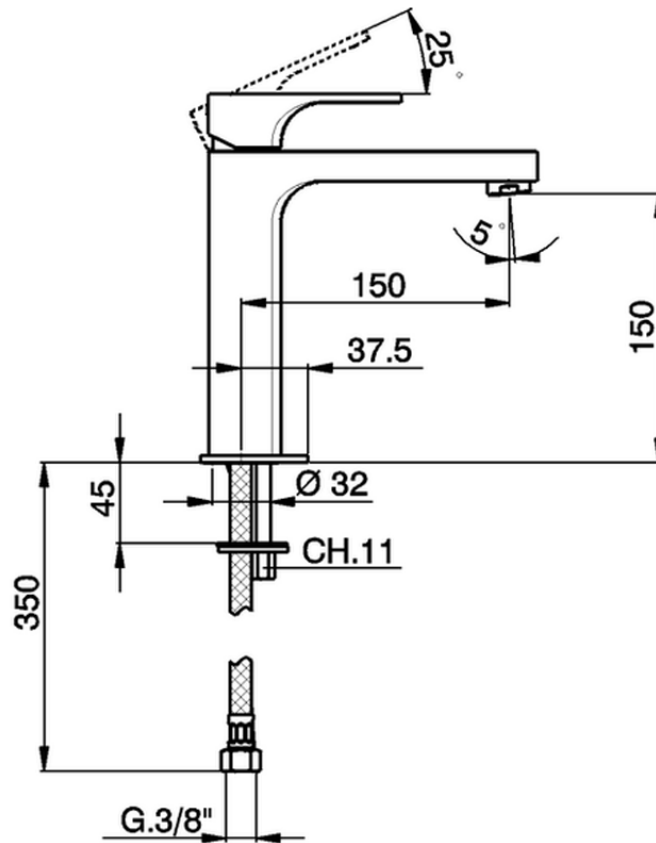

Single lever 'medium' basin mixer EnergySave CUBIC_CU001505

CU001505

<https://en.cisal.it/single-lever-medium-basin-mixer-energysave-cubic-cu001505>

2026-04-08