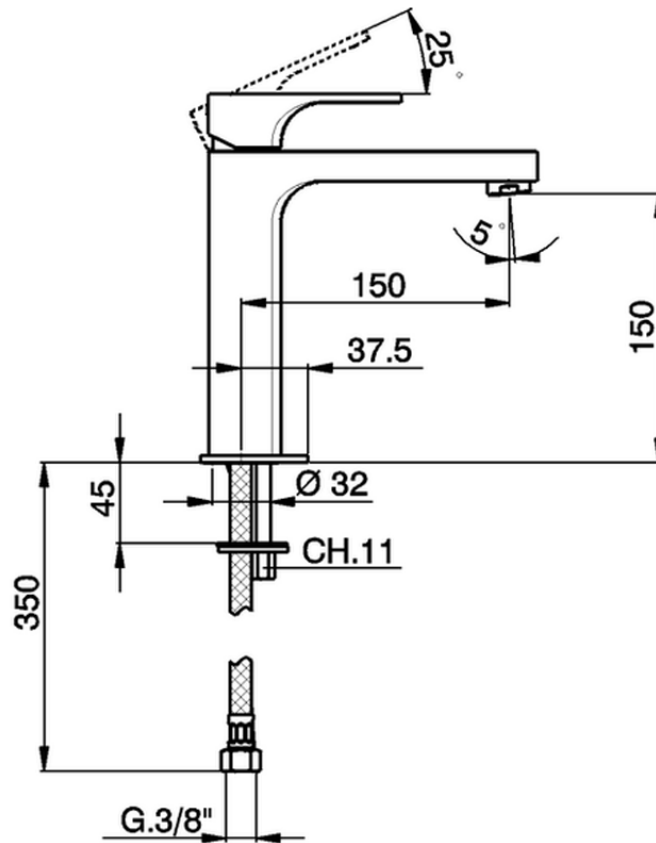

## Single lever 'medium' basin mixer EnergySave CUBIC\_CU001505

CU001505

<https://en.cisal.it/single-lever-medium-basin-mixer-energysave-cubic-cu001505>

2026-05-20