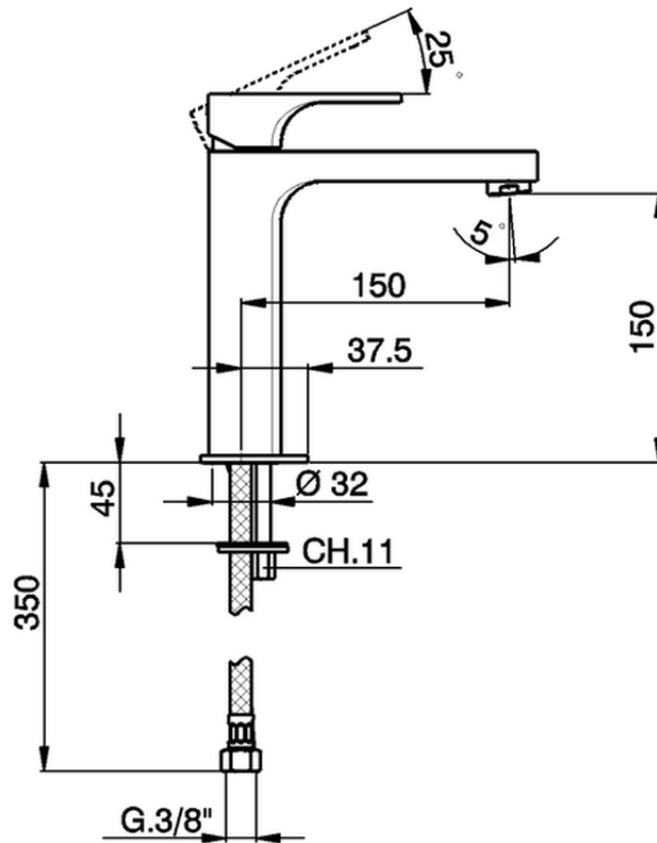

Single lever 'medium' basin mixer EnergySave CUBIC_CU001505

CU001505

<https://en.cisal.it/single-lever-medium-basin-mixer-energysave-cubic-cu001505>

2026-04-29