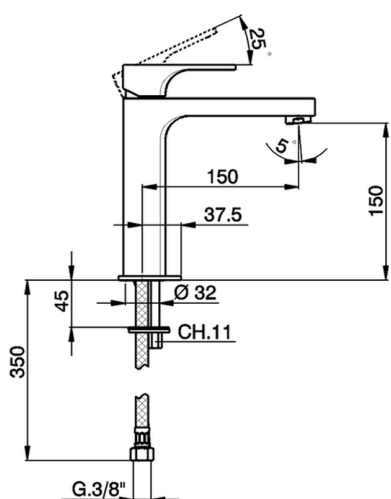

## Single lever 'medium' basin mixer EnergySave CUBIC\_CU001505

MODEL **CU001505**

Single lever 'medium' basin mixer  
EnergySave, without automatic pop-up waste, G.3/8"  
stainless steel flexible hose

### CHARACTERISTICS

Cartridge Spare Parts **ZZ96691000**  
**25 mm Cartridge**

#### EcoStop

EcoStop feature limits water flow to approximately 50% of maximum output with one point of resistance on setting. Push slightly past the middle stop only when full water output is required. This will save water up to 50%.