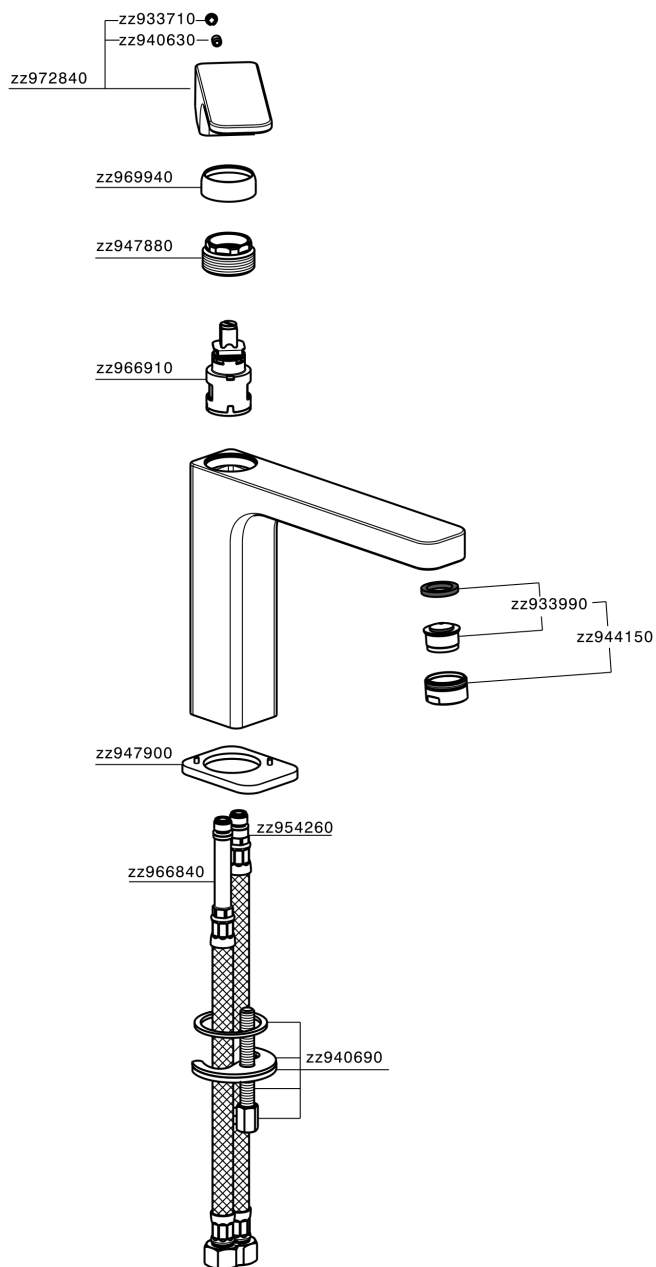

## Single lever 'medium' basin mixer EnergySave CUBIC\_CU001505

CU001505

<https://en.cisal.it/single-lever-medium-basin-mixer-energysave-cubic-cu001505>

2026-05-01