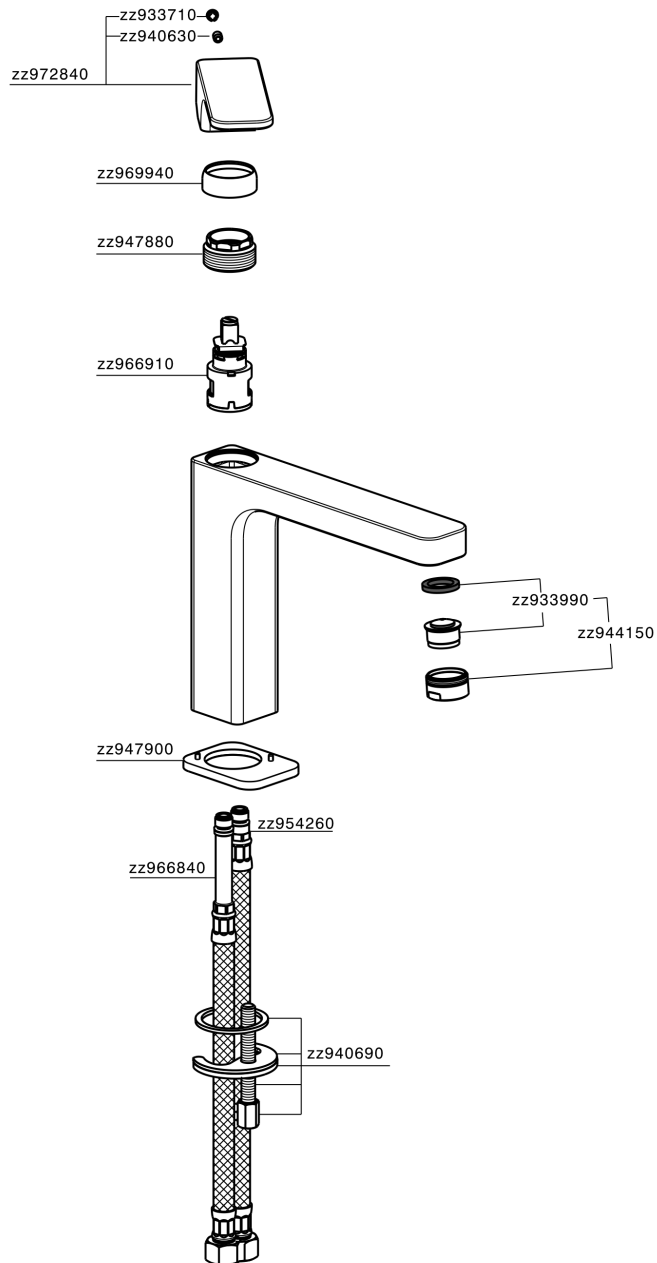

Single lever 'medium' basin mixer EnergySave CUBIC_CU001505

CU001505

<https://en.cisal.it/single-lever-medium-basin-mixer-energysave-cubic-cu001505>

2026-06-13