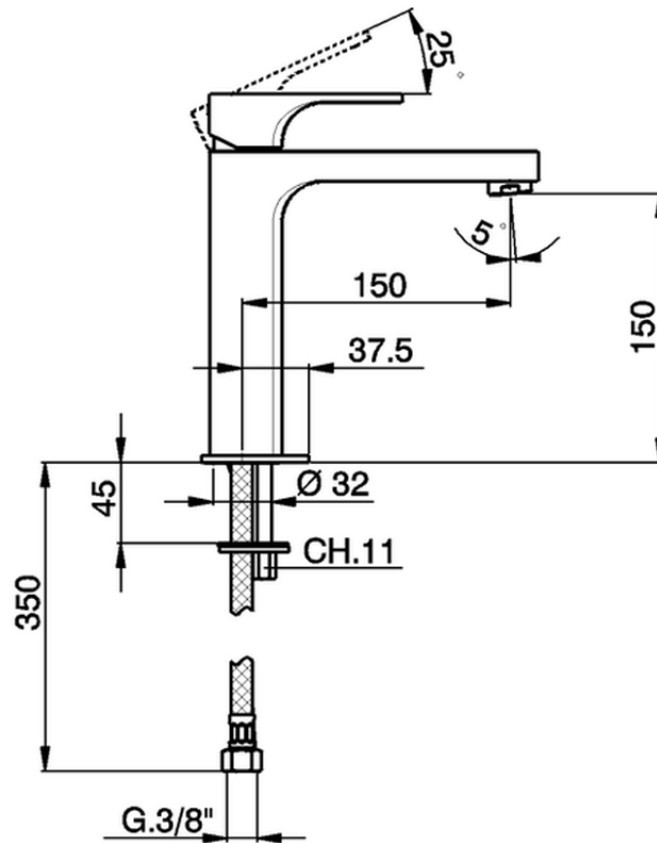

Single lever 'medium' basin mixer EnergySave CUBIC_CU001505

CU001505

<https://en.cisal.it/single-lever-medium-basin-mixer-energysave-cubic-cu001505>

2026-04-30