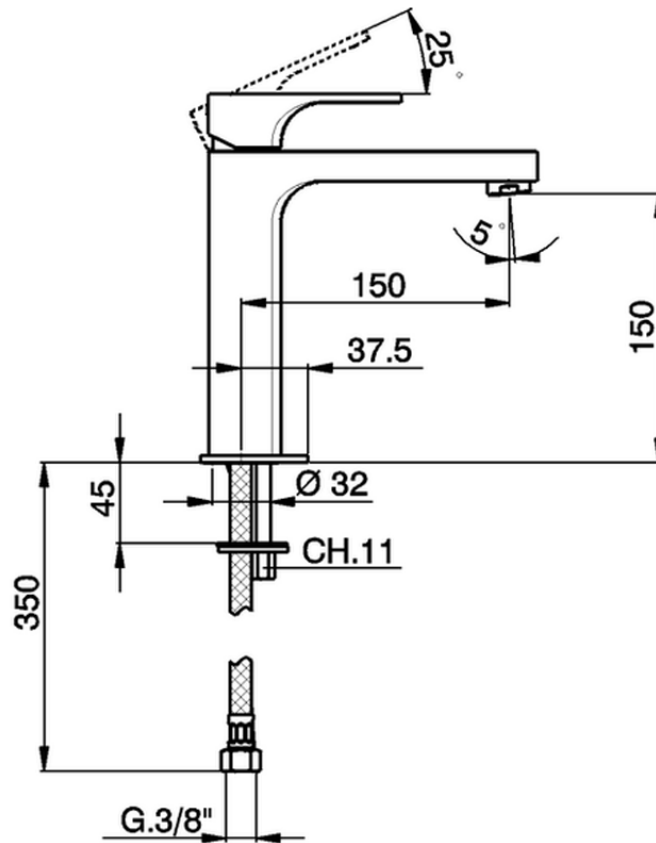

## Single lever 'medium' basin mixer EnergySave CUBIC\_CU001505

CU001505

<https://en.cisal.it/single-lever-medium-basin-mixer-energysave-cubic-cu001505>

2026-06-13