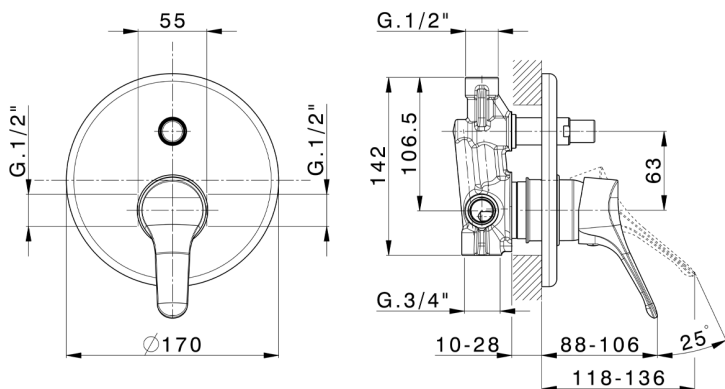

## Concealed single lever bath-shower valve MITO3\_M3000210

MODEL **M3000210**

Concealed single lever bath-shower valve, with concealed part, 2 outlet automatic diverter

AVAILABLE FINISHINGS

CHARACTERISTICS

Cartridge Spare Parts **ZZ95274000**

**40 mm Cartridge**

## Concealed single lever bath-shower valve MITO3\_M3000210

M3000210

<https://en.cisal.it/concealed-single-lever-bath-shower-valve-mito3-m3000210>

2026-04-04