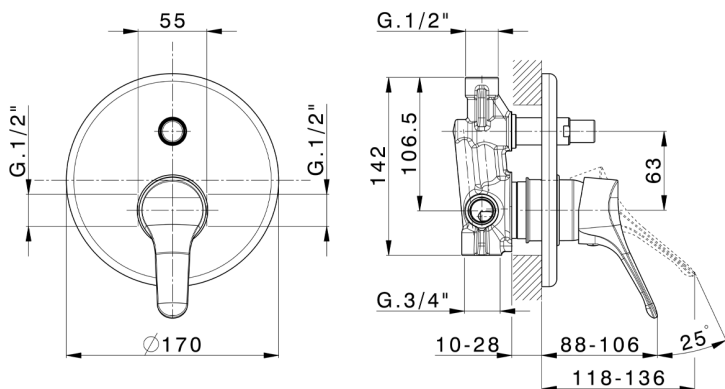

Concealed single lever bath-shower valve MITO3_M3000210

MODEL **M3000210**

Concealed single lever bath-shower valve, with concealed part, 2 outlet automatic diverter

AVAILABLE FINISHINGS

CHARACTERISTICS

Cartridge Spare Parts **ZZ95274000**

40 mm Cartridge

Concealed single lever bath-shower valve MITO3_M3000210

M3000210

<https://en.cisal.it/concealed-single-lever-bath-shower-valve-mito3-m3000210>

2026-04-26