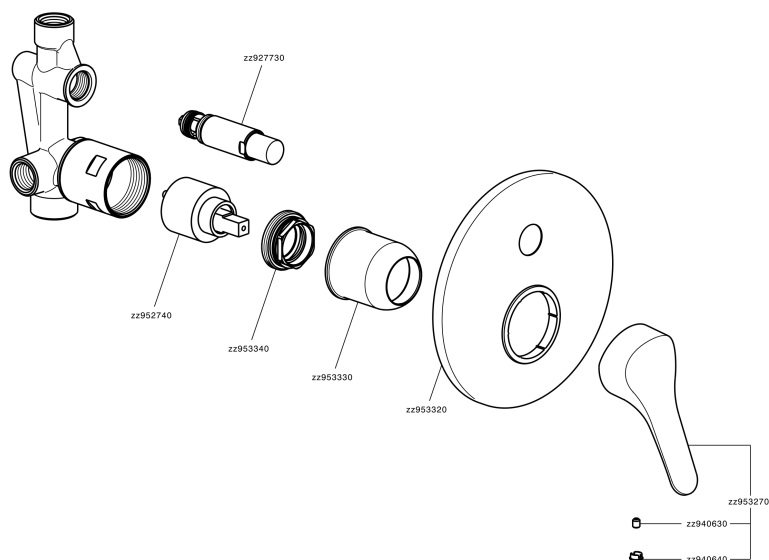

## Concealed single lever bath-shower valve MITO3\_M3000210

MODEL **M3000210**

Concealed single lever bath-shower valve, with concealed part, 2 outlet automatic diverter

AVAILABLE FINISHINGS

CHARACTERISTICS

Cartridge Spare Parts **ZZ95274000**

**40 mm Cartridge**

## Concealed single lever bath-shower valve MITO3\_M3000210

M3000210

<https://en.cisal.it/concealed-single-lever-bath-shower-valve-mito3-m3000210>

2026-04-04