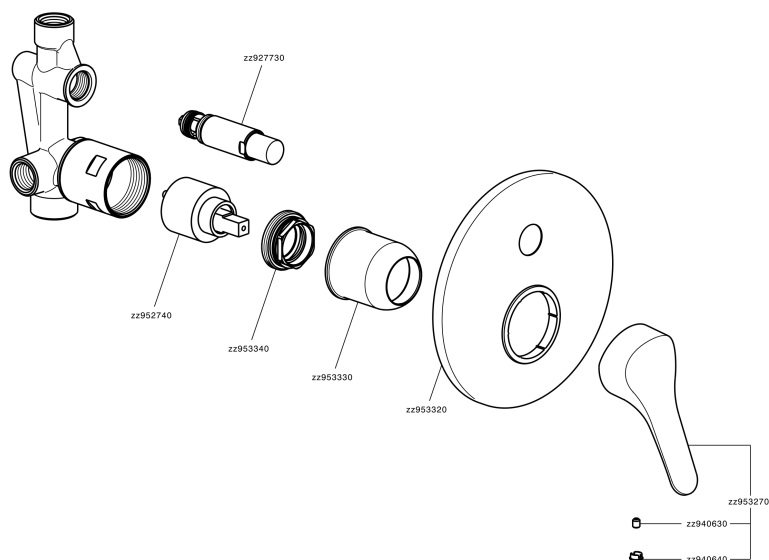

Concealed single lever bath-shower valve MITO3_M3000210

M3000210

<https://en.cisal.it/concealed-single-lever-bath-shower-valve-mito3-m3000210>

2026-04-04