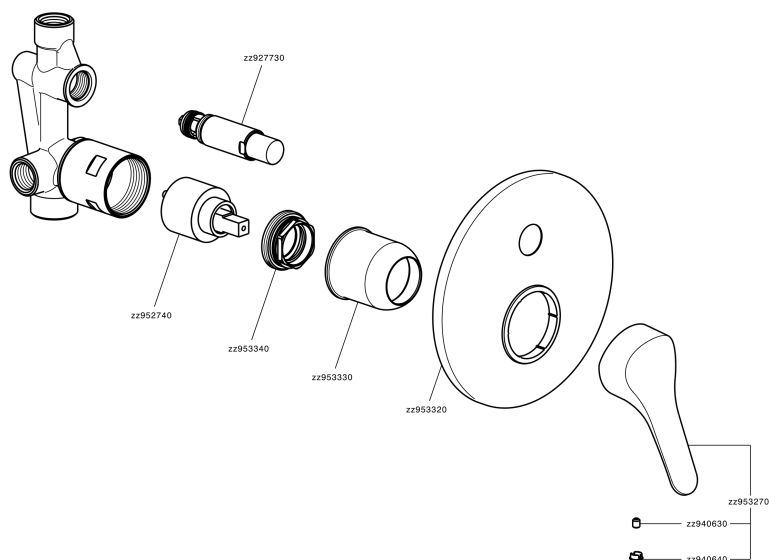

Concealed single lever bath-shower valve MITO3_M3000210

M3000210

<https://en.cisal.it/concealed-single-lever-bath-shower-valve-mito3-m3000210>

2026-06-05