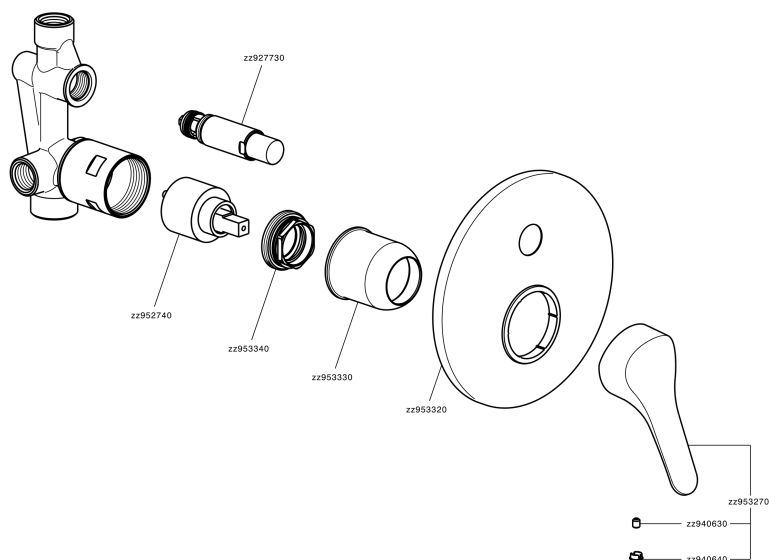

## Concealed single lever bath-shower valve MITO3\_M3000210

M3000210

<https://en.cisal.it/concealed-single-lever-bath-shower-valve-mito3-m3000210>

2026-04-24