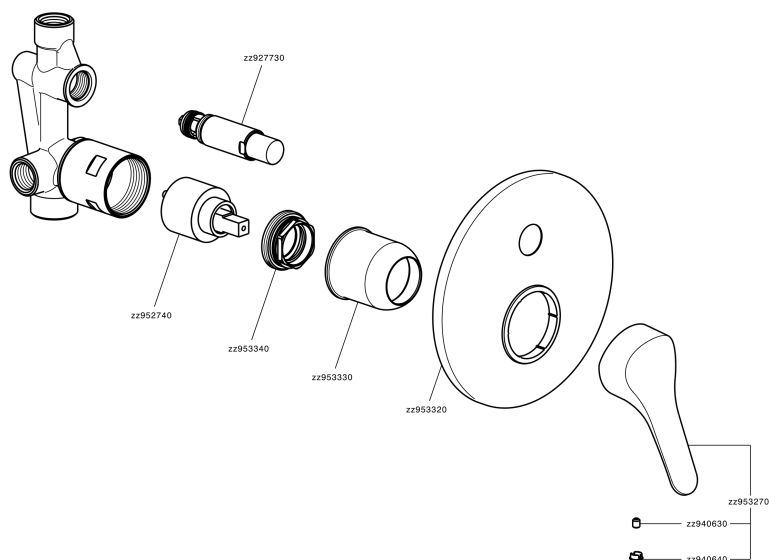

## Concealed single lever bath-shower valve MITO3\_M3000210

M3000210

<https://en.cisal.it/concealed-single-lever-bath-shower-valve-mito3-m3000210>

2026-04-04