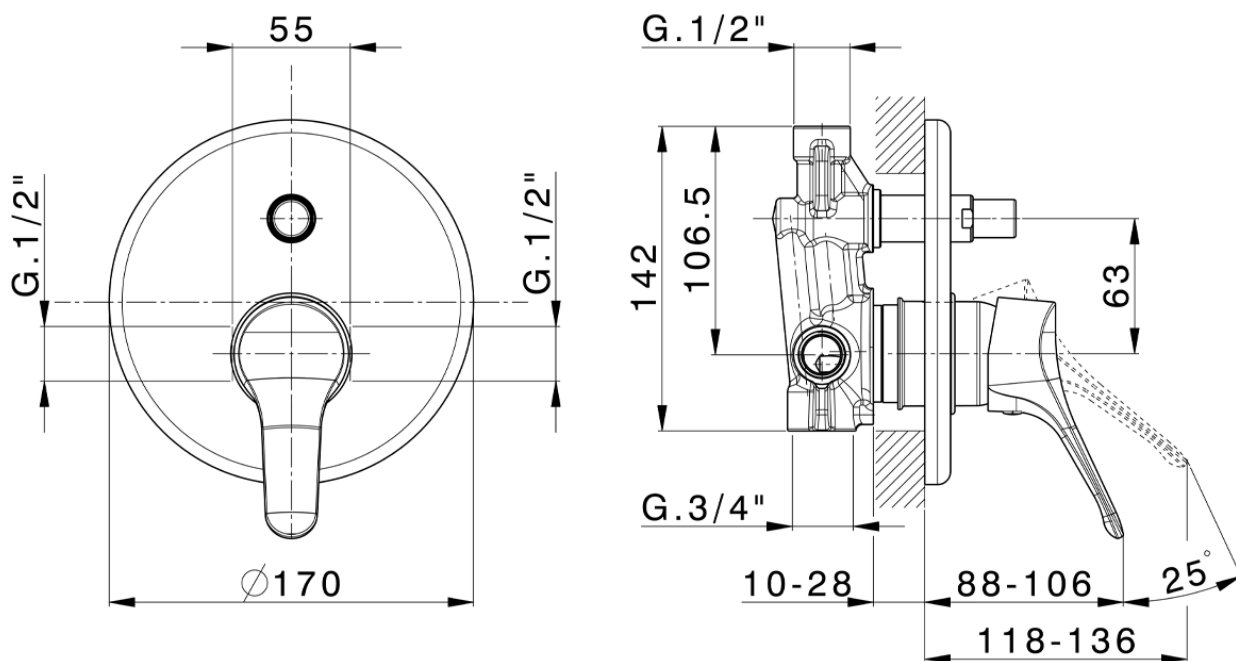

Concealed single lever bath-shower valve MITO3_M3000210

M3000210

<https://en.cisal.it/concealed-single-lever-bath-shower-valve-mito3-m3000210>

2026-06-04