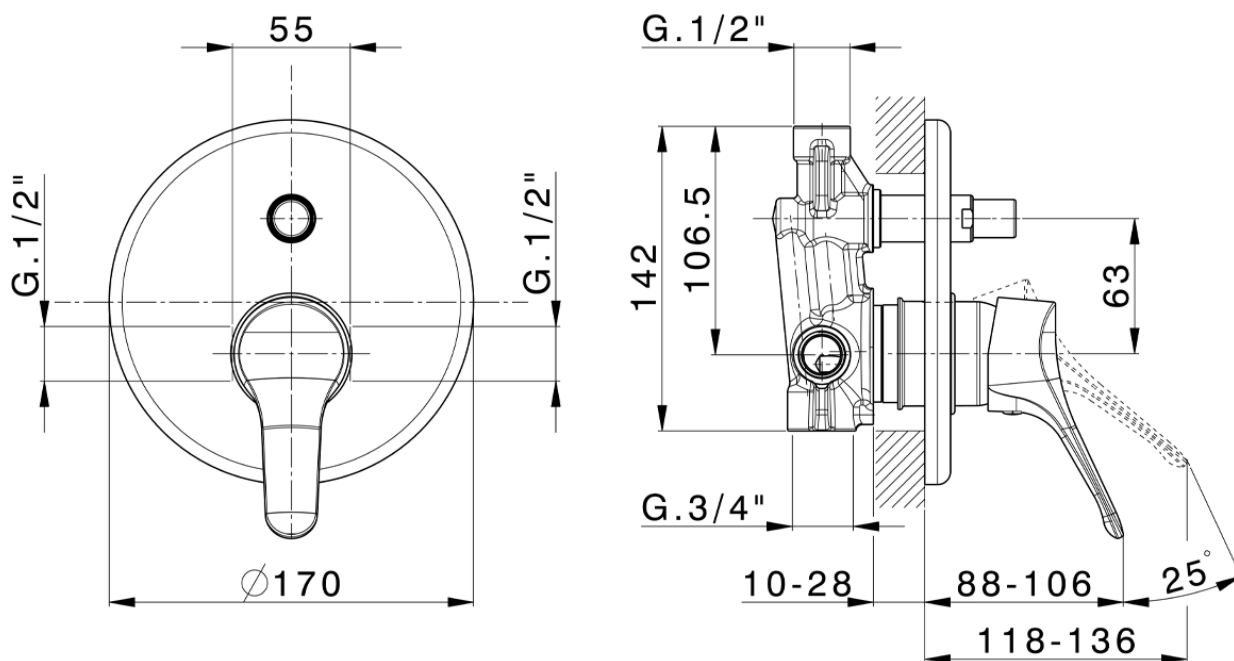

## Concealed single lever bath-shower valve MITO3\_M3000210

M3000210

<https://en.cisal.it/concealed-single-lever-bath-shower-valve-mito3-m3000210>

2026-04-24