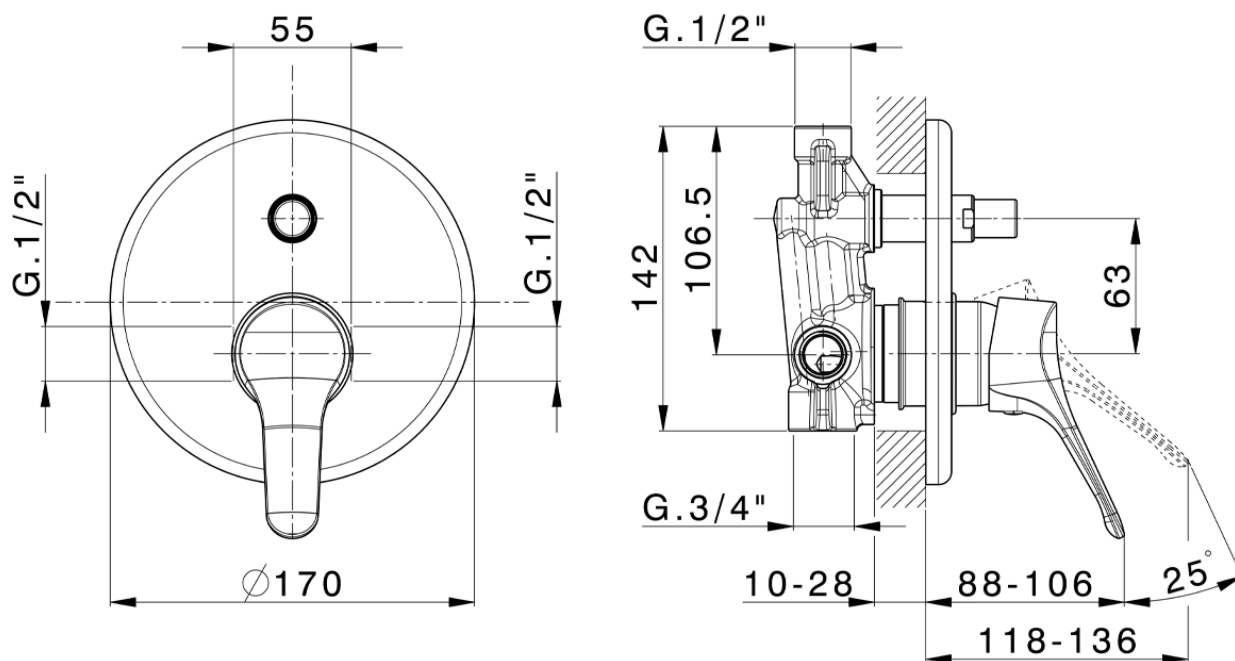

Concealed single lever bath-shower valve MITO3_M3000210

M3000210

<https://en.cisal.it/concealed-single-lever-bath-shower-valve-mito3-m3000210>

2026-04-04