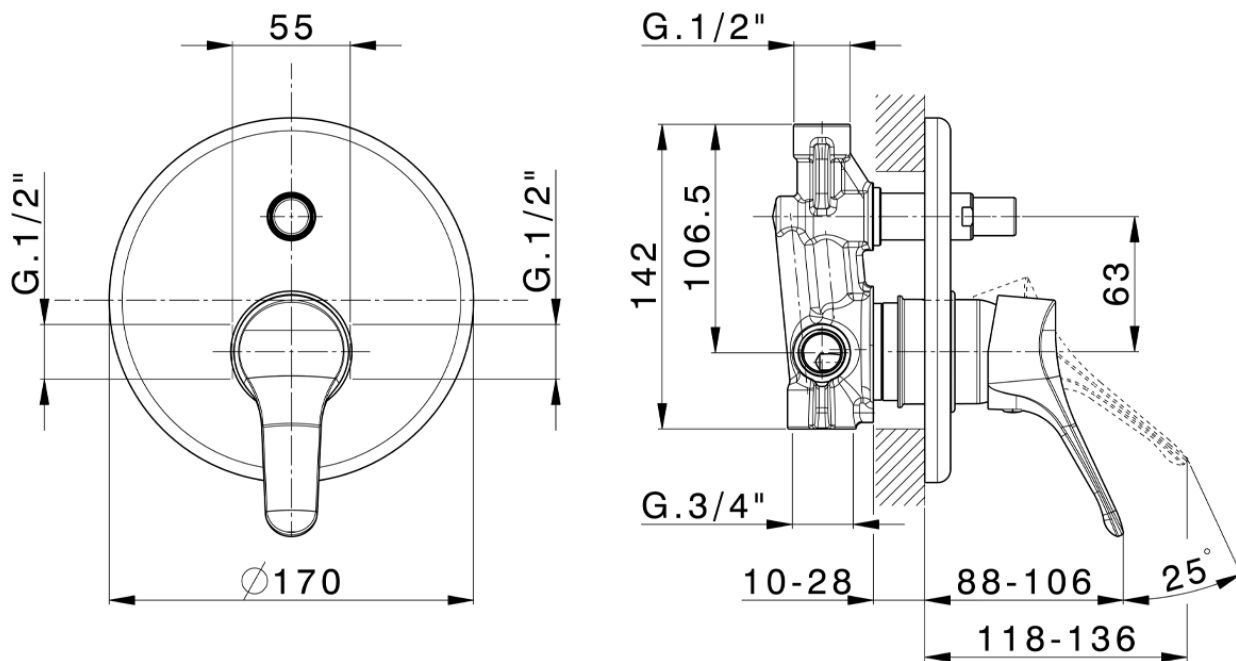

Concealed single lever bath-shower valve MITO3_M3000210

M3000210

<https://en.cisal.it/concealed-single-lever-bath-shower-valve-mito3-m3000210>

2026-05-15