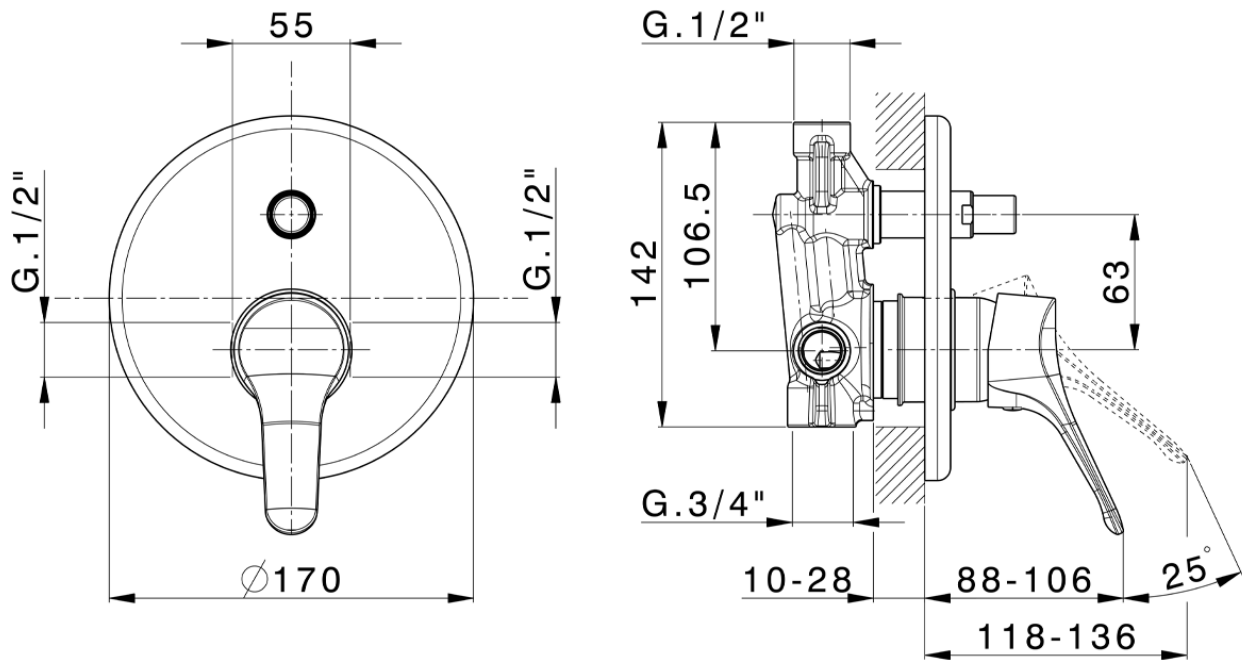

Concealed single lever bath-shower valve MITO3_M3000210

M3000210

<https://en.cisal.it/concealed-single-lever-bath-shower-valve-mito3-m3000210>

2026-06-24