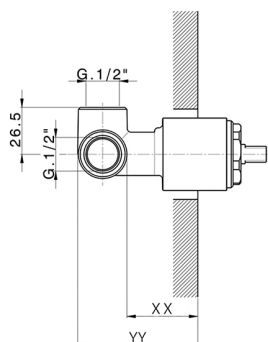

Concealed single lever shower mixer CONCEALED_ZA005300

MODEL **ZA005300**

Concealed single lever shower mixer, 1/2" concealed shower, without trim kit

AVAILABLE FINISHINGS

CHARACTERISTICS

Concealed **1**
 Cartridge Spare Parts **ZZ94035000**
35 mm Cartridge

Piastra/Plate/Plaque/Platte/Placa
 2-3mm: XX 27-47 YY 54-74
 10mm: XX 16-40 YY 43-68

2026-05-19