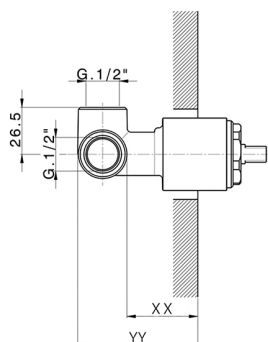

## Concealed single lever shower mixer CONCEALED\_ZA005300

MODEL **ZA005300**

Concealed single lever shower mixer, 1/2" concealed shower, without trim kit

AVAILABLE FINISHINGS

CHARACTERISTICS

Concealed **1**  
 Cartridge Spare Parts **ZZ94035000**  
**35 mm Cartridge**

Piastra/Plate/Plaque/Platte/Placa  
 2-3mm: XX 27-47 YY 54-74  
 10mm: XX 16-40 YY 43-68

2026-06-13