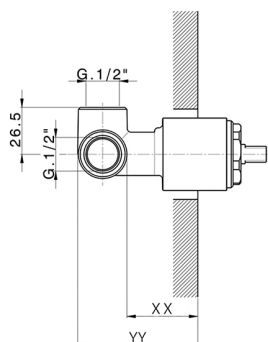

## Concealed single lever shower mixer CONCEALED\_ZA005300

MODEL **ZA005300**

Concealed single lever shower mixer, 1/2" concealed shower, without trim kit

AVAILABLE FINISHINGS

CHARACTERISTICS

Concealed **1**  
 Cartridge Spare Parts **ZZ94035000**  
**35 mm Cartridge**

Piastra/Plate/Plaque/Platte/Placa  
 2-3mm: XX 27-47 YY 54-74  
 10mm: XX 16-40 YY 43-68

2026-04-06