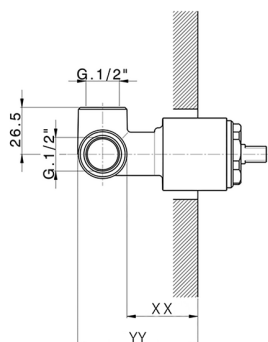

Concealed single lever shower mixer CONCEALED_ZA005300

MODEL **ZA005300**

Concealed single lever shower mixer, 1/2" concealed shower, without trim kit

AVAILABLE FINISHINGS

 **04** 04 Without finishing

CHARACTERISTICS

Concealed **1**
 Cartridge Spare Parts **ZZ94035000**
35 mm Cartridge

Piastra/Plate/Plaque/Platte/Placa
 2-3mm: XX 27-47 YY 54-74
 10mm: XX 16-40 YY 43-68

2026-04-26