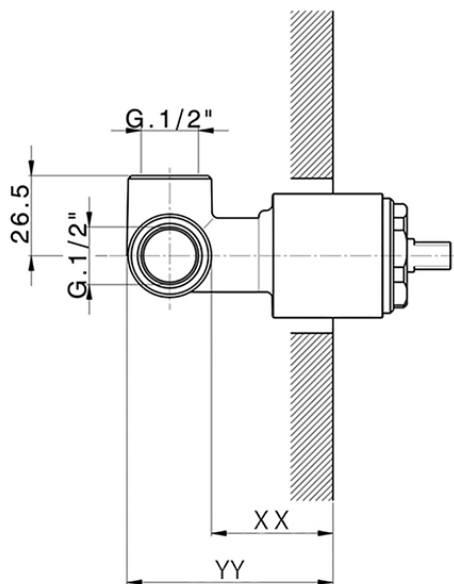

Concealed single lever shower mixer CONCEALED_ZA005300

Piastra/Plate/Plaque/Platte/Placa
 2-3mm: XX 27-47 YY 54-74
 10mm: XX 16-40 YY 43-68

ZA005300

<https://en.cisal.it/concealed-single-lever-shower-mixer-concealed-za005300>