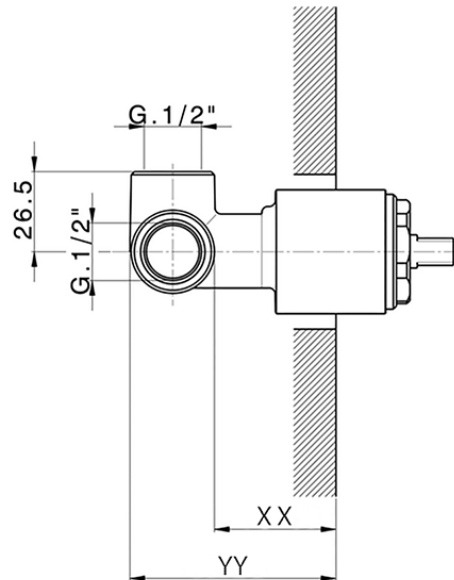

Concealed single lever shower mixer CONCEALED_ZA005300

Piastra/Plate/Plaque/Platte/Placa

2-3mm: XX 27-47 YY 54-74

10mm: XX 16-40 YY 43-68

ZA005300

<https://en.cisal.it/concealed-single-lever-shower-mixer-concealed-za005300>