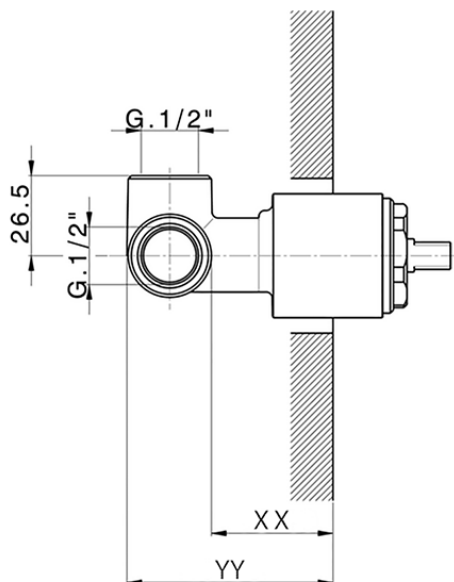

**Concealed single lever shower mixer CONCEALED\_ZA005300**

Piastra/Plate/Plaque/Platte/Placa  
2-3mm: XX 27-47 YY 54-74  
10mm: XX 16-40 YY 43-68

ZA005300

<https://en.cisal.it/concealed-single-lever-shower-mixer-concealed-za005300>