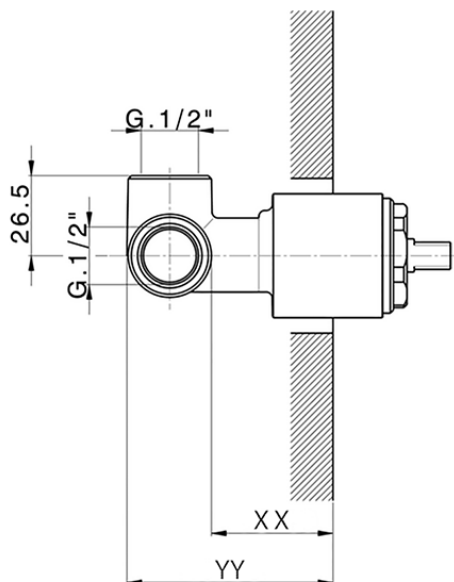

Concealed single lever shower mixer CONCEALED_ZA005300

Piastra/Plate/Plaque/Platte/Placa
 2-3mm: XX 27-47 YY 54-74
 10mm: XX 16-40 YY 43-68

ZA005300

<https://en.cisal.it/concealed-single-lever-shower-mixer-concealed-za005300>