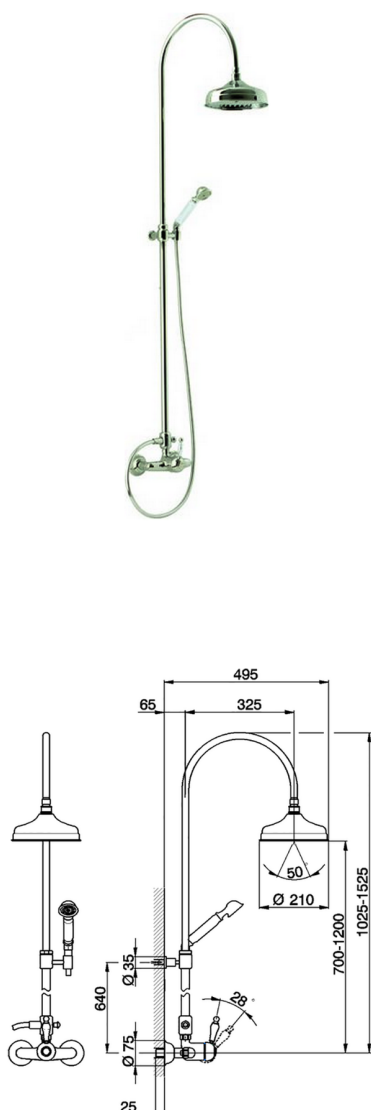

2-functions Single lever shower set ARCANA EMPRESS_EM004050

MODEL **EM004050**

2-functions Single lever shower set, 2 outlet diverter, adjustable riser column, with not sliding handshower bracket, Toscana one spray head shower, D.200 mm Brass round showerhead, 150 cm Brass Flexible Hose

AVAILABLE FINISHINGS

-  **21** 21 Chrome
-  **24** 24 Gold
-  **26** 26 Old Copper
-  **27** 27 Old Bronze
-  **2A** 2A Satin Brushed Nickel
-  **74** 74 Chrome/Gold

CHARACTERISTICS

Cartridge Spare Parts **ZZ92909000**

43 mm Cartridge

2-functions Single lever shower set ARCANA EMPRESS_EM004050

EM004050

<https://en.cisal.it/2-functions-single-lever-shower-set-arcana-empress-em004050>

2025-01-06