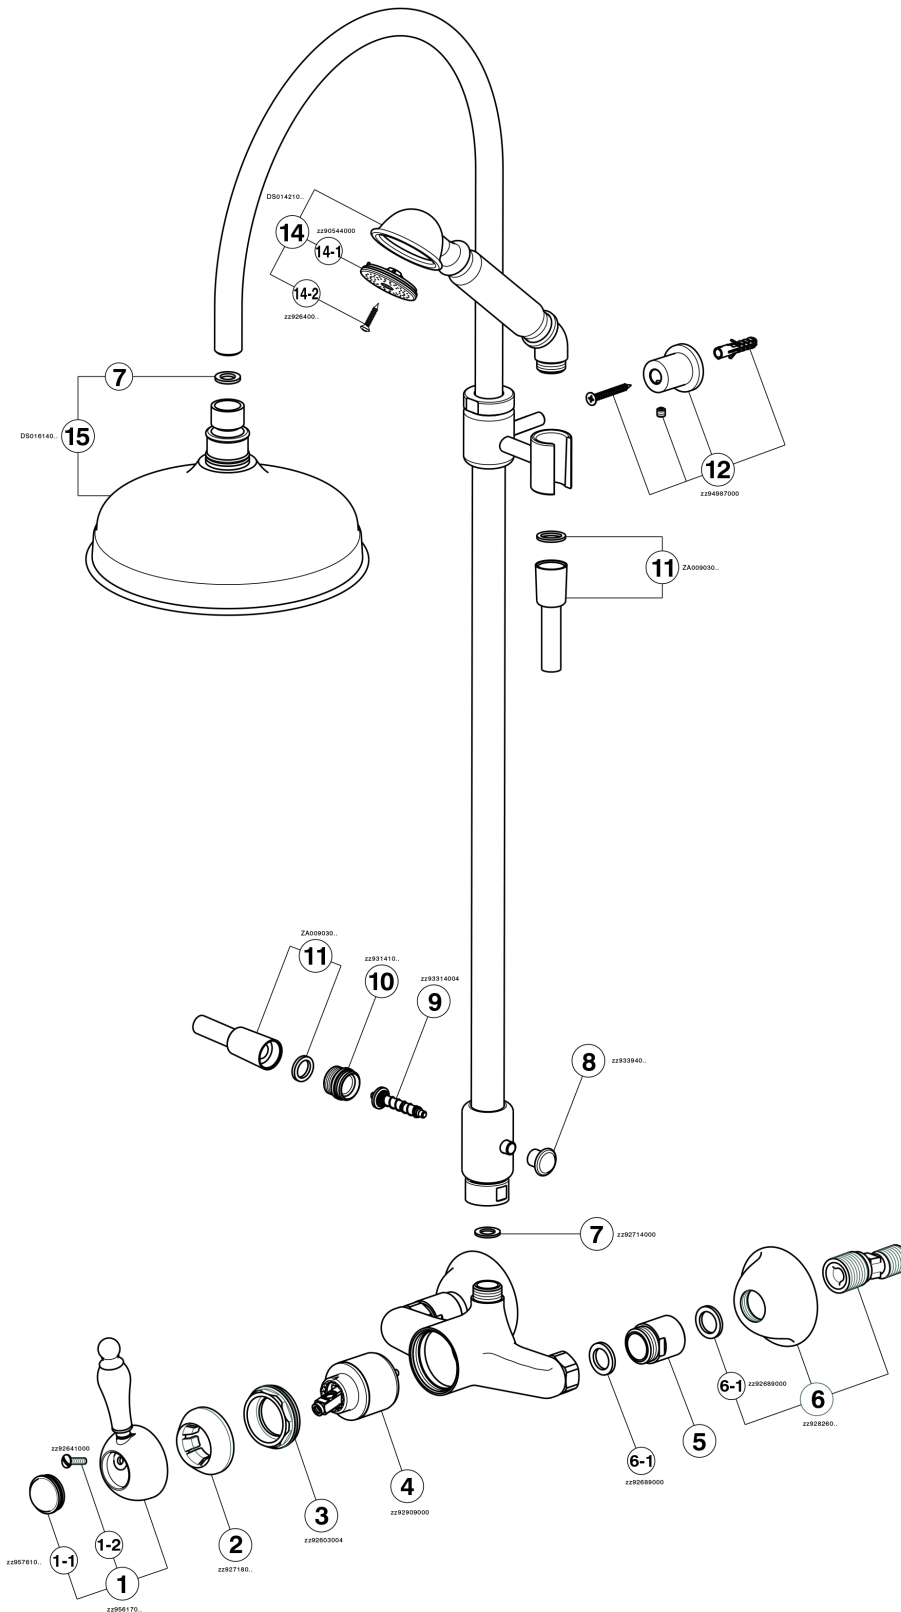

2-functions Single lever shower set ARCANA EMPRESS_EM004050

MODEL **EM004050**

2-functions Single lever shower set, 2 outlet diverter, adjustable riser column, with not sliding handshower bracket, Toscana one spray head shower, D.200 mm Brass round showerhead, 150 cm Brass Flexible Hose

AVAILABLE FINISHINGS

-  **21** 21 Chrome
-  **24** 24 Gold
-  **26** 26 Old Copper
-  **27** 27 Old Bronze
-  **2A** 2A Satin Brushed Nickel
-  **74** 74 Chrome/Gold

CHARACTERISTICS

Cartridge Spare Parts **ZZ92909000**

43 mm Cartridge

2-functions Single lever shower set ARCANA EMPRESS_EM004050

EM004050

<https://en.cisal.it/2-functions-single-lever-shower-set-arcana-empress-em004050>

2025-01-06