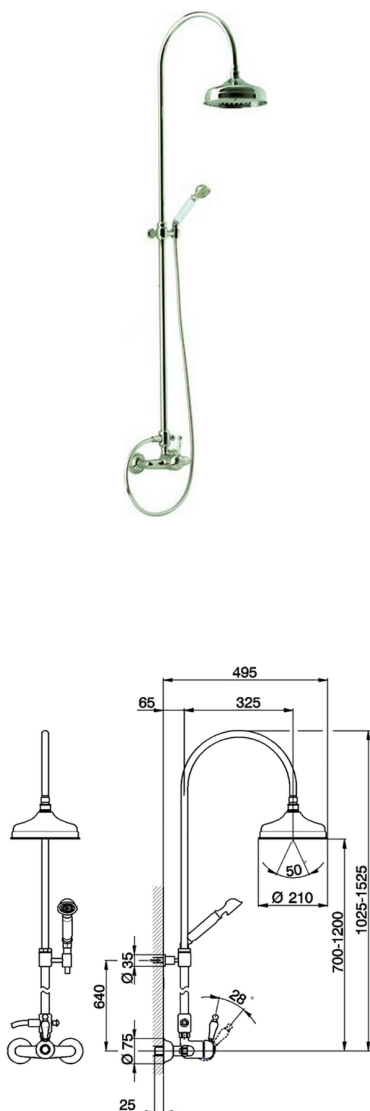

2-functions Single lever shower set ARCANA EMPRESS_EM004050

MODEL **EM004050**

2-functions Single lever shower set, 2 outlet diverter, adjustable riser column, with not sliding handshower bracket, Toscana one spray head shower, D.200 mm Brass round showerhead, 150 cm Brass Flexible Hose

AVAILABLE FINISHINGS

-  **21** 21 Chrome
-  **24** 24 Gold
-  **26** 26 Old Copper
-  **27** 27 Old Bronze
-  **2A** 2A Satin Brushed Nickel
-  **74** 74 Chrome/Gold

CHARACTERISTICS

Cartridge Spare Parts **ZZ92909000**

43 mm Cartridge

2-functions Single lever shower set ARCANA EMPRESS_EM004050

EM004050

<https://en.cisal.it/2-functions-single-lever-shower-set-arcana-empress-em004050>

2025-01-06