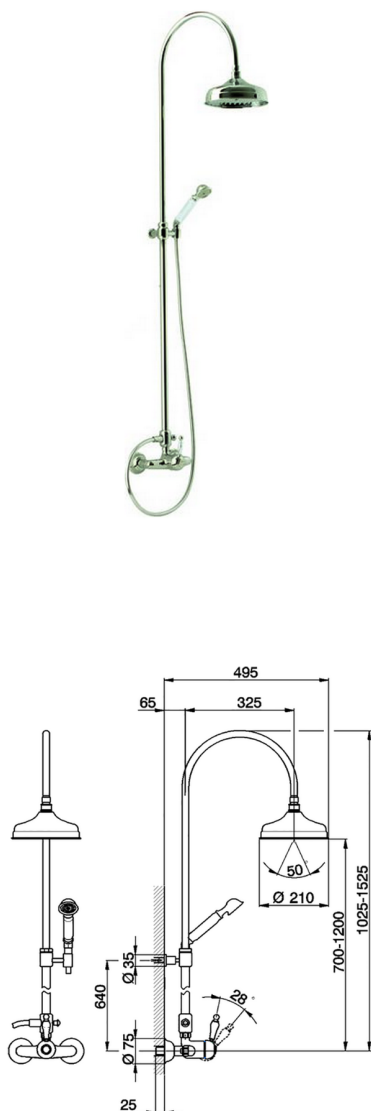

## 2-functions Single lever shower set ARCANA EMPRESS\_EM004050

MODEL **EM004050**

2-functions Single lever shower set, 2 outlet diverter, adjustable riser column, with not sliding handshower bracket, Toscana one spray head shower, D.200 mm Brass round showerhead, 150 cm Brass Flexible Hose

### AVAILABLE FINISHINGS

-  **21** 21 Chrome
-  **24** 24 Gold
-  **26** 26 Old Copper
-  **27** 27 Old Bronze
-  **2A** 2A Satin Brushed Nickel
-  **74** 74 Chrome/Gold

### CHARACTERISTICS

Cartridge Spare Parts **ZZ92909000**

**43 mm Cartridge**

## 2-functions Single lever shower set ARCANA EMPRESS\_EM004050

EM004050

<https://en.cisal.it/2-functions-single-lever-shower-set-arcana-empress-em004050>

2025-01-06