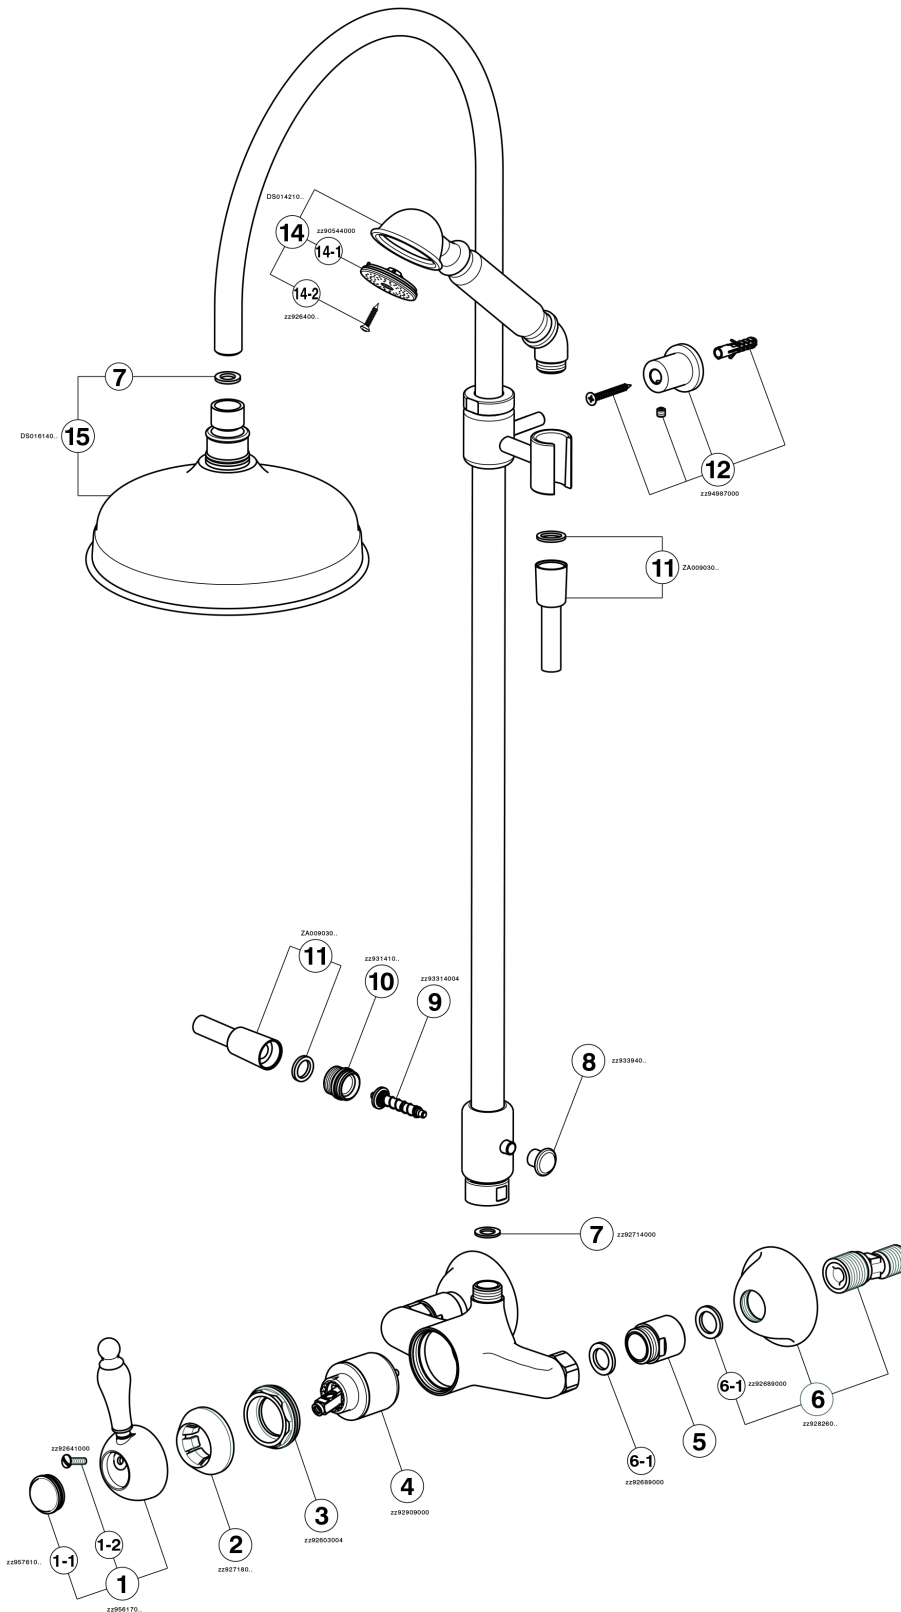

## 2-functions Single lever shower set ARCANA EMPRESS\_EM004050

MODEL **EM004050**

2-functions Single lever shower set, 2 outlet diverter, adjustable riser column, with not sliding handshower bracket, Toscana one spray head shower, D.200 mm Brass round showerhead, 150 cm Brass Flexible Hose

### CHARACTERISTICS

Cartridge Spare Parts **ZZ92909000**

**43 mm Cartridge**

## 2-functions Single lever shower set ARCANA EMPRESS\_EM004050

EM004050

<https://en.cisal.it/2-functions-single-lever-shower-set-arcana-empress-em004050>

2025-01-06