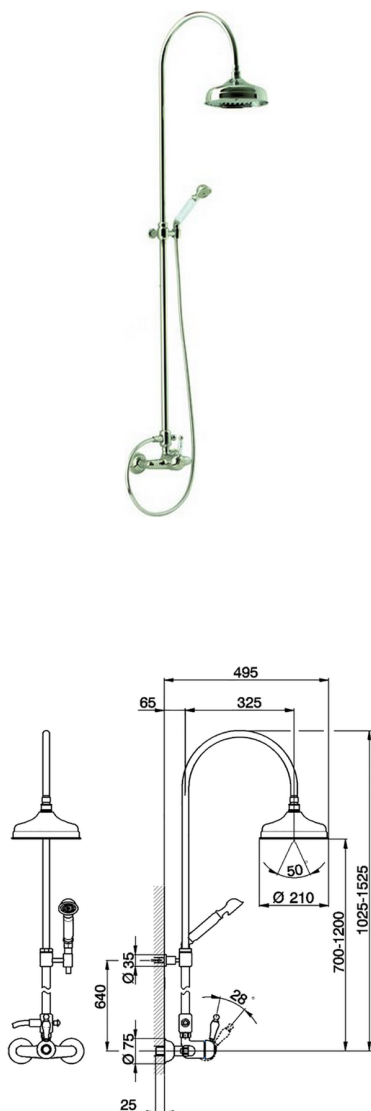

2-functions Single lever shower set ARCANA EMPRESS_EM004050

MODEL **EM004050**

2-functions Single lever shower set, 2 outlet diverter, adjustable riser column, with not sliding handshower bracket, Toscana one spray head shower, D.200 mm Brass round showerhead, 150 cm Brass Flexible Hose

AVAILABLE FINISHINGS

-  **21** 21 Chrome
-  **24** 24 Gold
-  **26** 26 Old Copper
-  **27** 27 Old Bronze
-  **2A** 2A Satin Brushed Nickel
-  **74** 74 Chrome/Gold

CHARACTERISTICS

Cartridge Spare Parts **ZZ92909000**

43 mm Cartridge

2-functions Single lever shower set ARCANA EMPRESS_EM004050

EM004050

<https://en.cisal.it/2-functions-single-lever-shower-set-arcana-empress-em004050>

2025-01-06