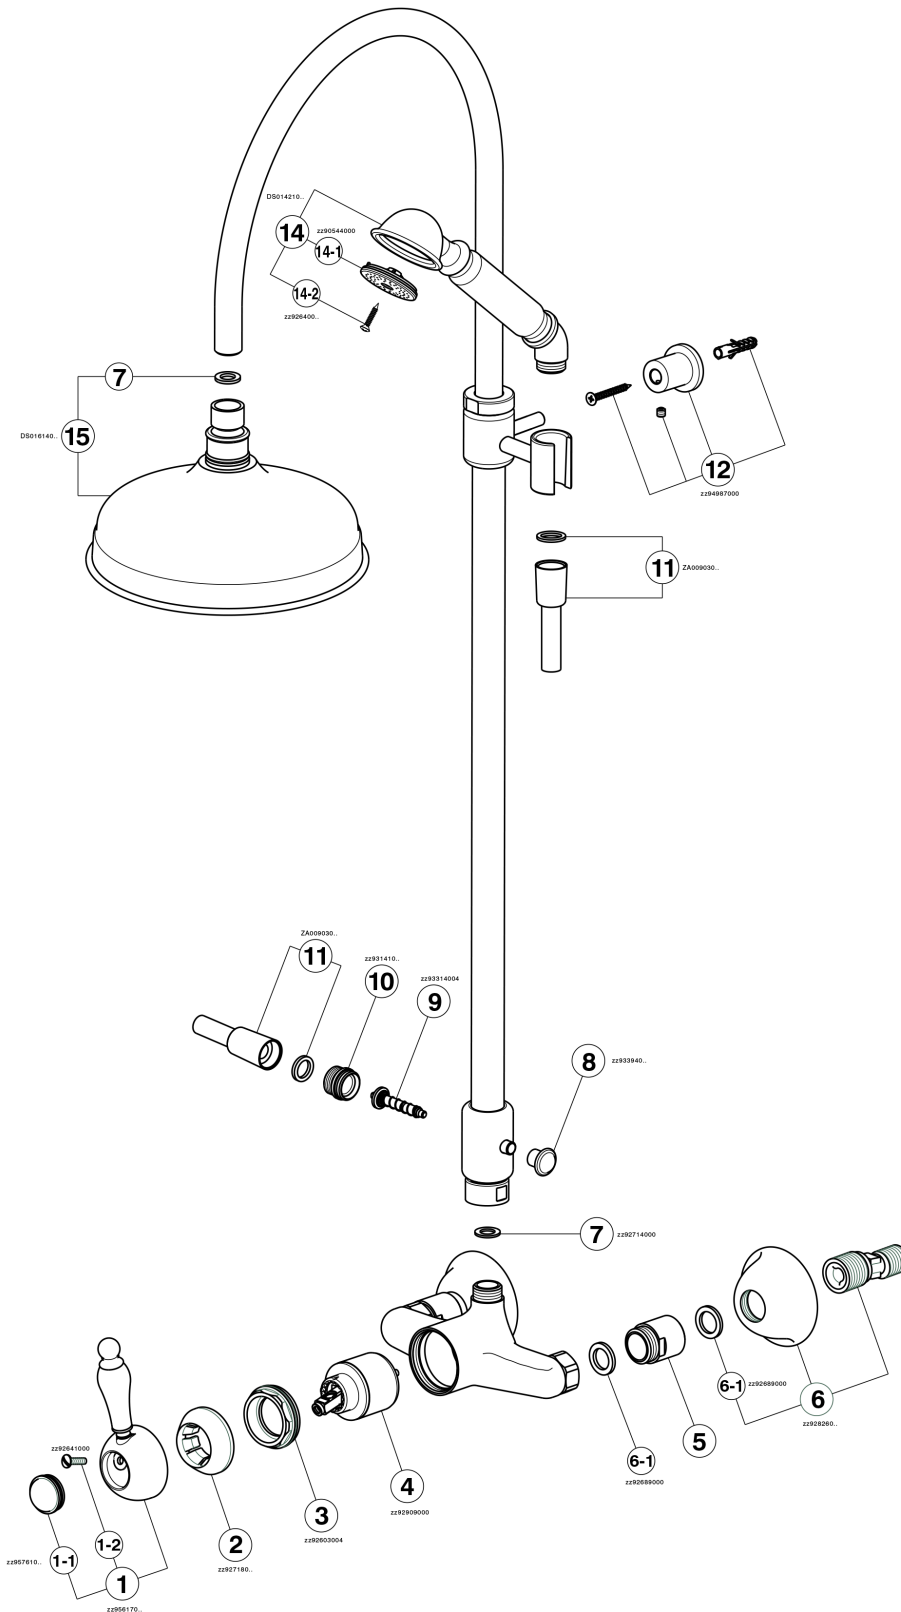

2-functions Single lever shower set ARCANA EMPRESS_EM004050

MODEL **EM004050**

2-functions Single lever shower set, 2 outlet diverter, adjustable riser column, with not sliding handshower bracket, Toscana one spray head shower, D.200 mm Brass round showerhead, 150 cm Brass Flexible Hose

AVAILABLE FINISHINGS

-  **21** 21 Chrome
-  **24** 24 Gold
-  **26** 26 Old Copper
-  **27** 27 Old Bronze
-  **2A** 2A Satin Brushed Nickel
-  **74** 74 Chrome/Gold

CHARACTERISTICS

Cartridge Spare Parts **ZZ92909000**

43 mm Cartridge

2-functions Single lever shower set ARCANA EMPRESS_EM004050

EM004050

<https://en.cisal.it/2-functions-single-lever-shower-set-arcana-empress-em004050>

2025-01-04