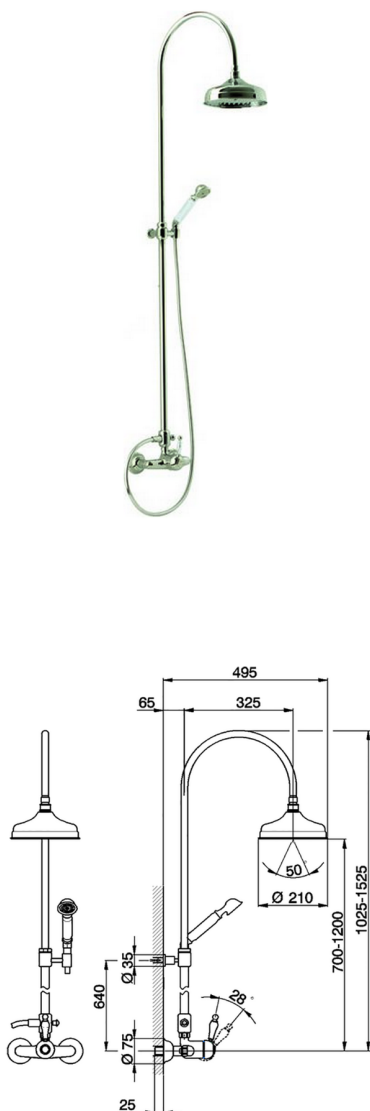

2-functions Single lever shower set ARCANA EMPRESS_EM004050

MODEL **EM004050**

2-functions Single lever shower set, 2 outlet diverter, adjustable riser column, with not sliding handshower bracket, Toscana one spray head shower, D.200 mm Brass round showerhead, 150 cm Brass Flexible Hose

AVAILABLE FINISHINGS

-  **21** 21 Chrome
-  **24** 24 Gold
-  **26** 26 Old Copper
-  **27** 27 Old Bronze
-  **2A** 2A Satin Brushed Nickel
-  **74** 74 Chrome/Gold

CHARACTERISTICS

Cartridge Spare Parts **ZZ92909000**

43 mm Cartridge

2-functions Single lever shower set ARCANA EMPRESS_EM004050

EM004050

<https://en.cisal.it/2-functions-single-lever-shower-set-arcana-empress-em004050>

2025-01-04