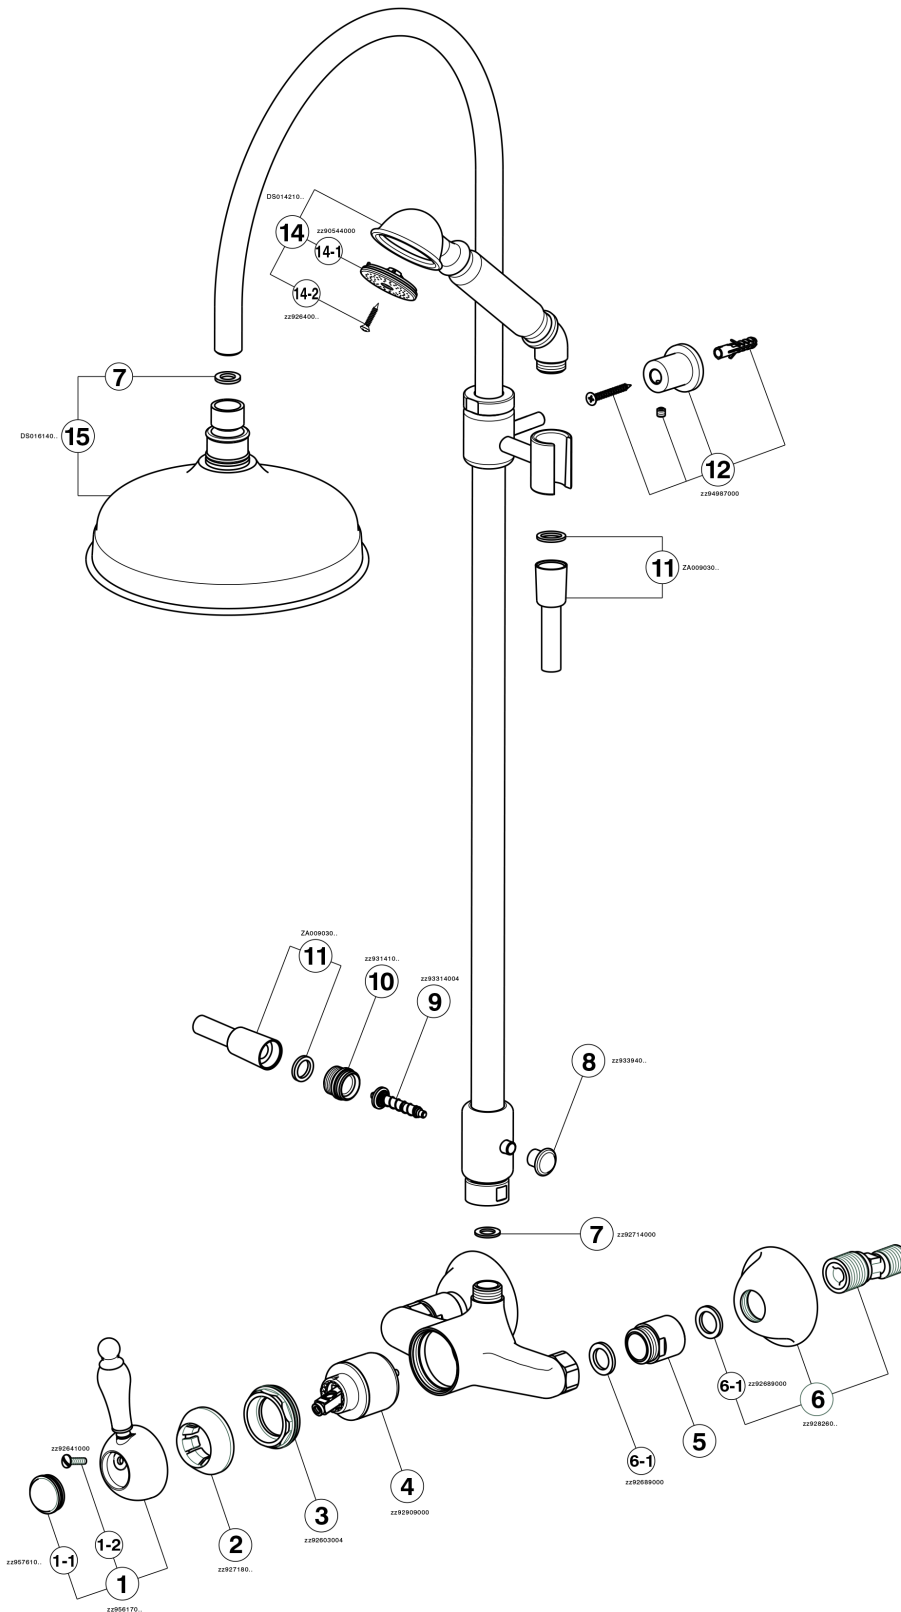

2-functions Single lever shower set ARCANA EMPRESS_EM004050

EM004050

<https://en.cisal.it/2-functions-single-lever-shower-set-arcana-empress-em004050>

2025-01-04